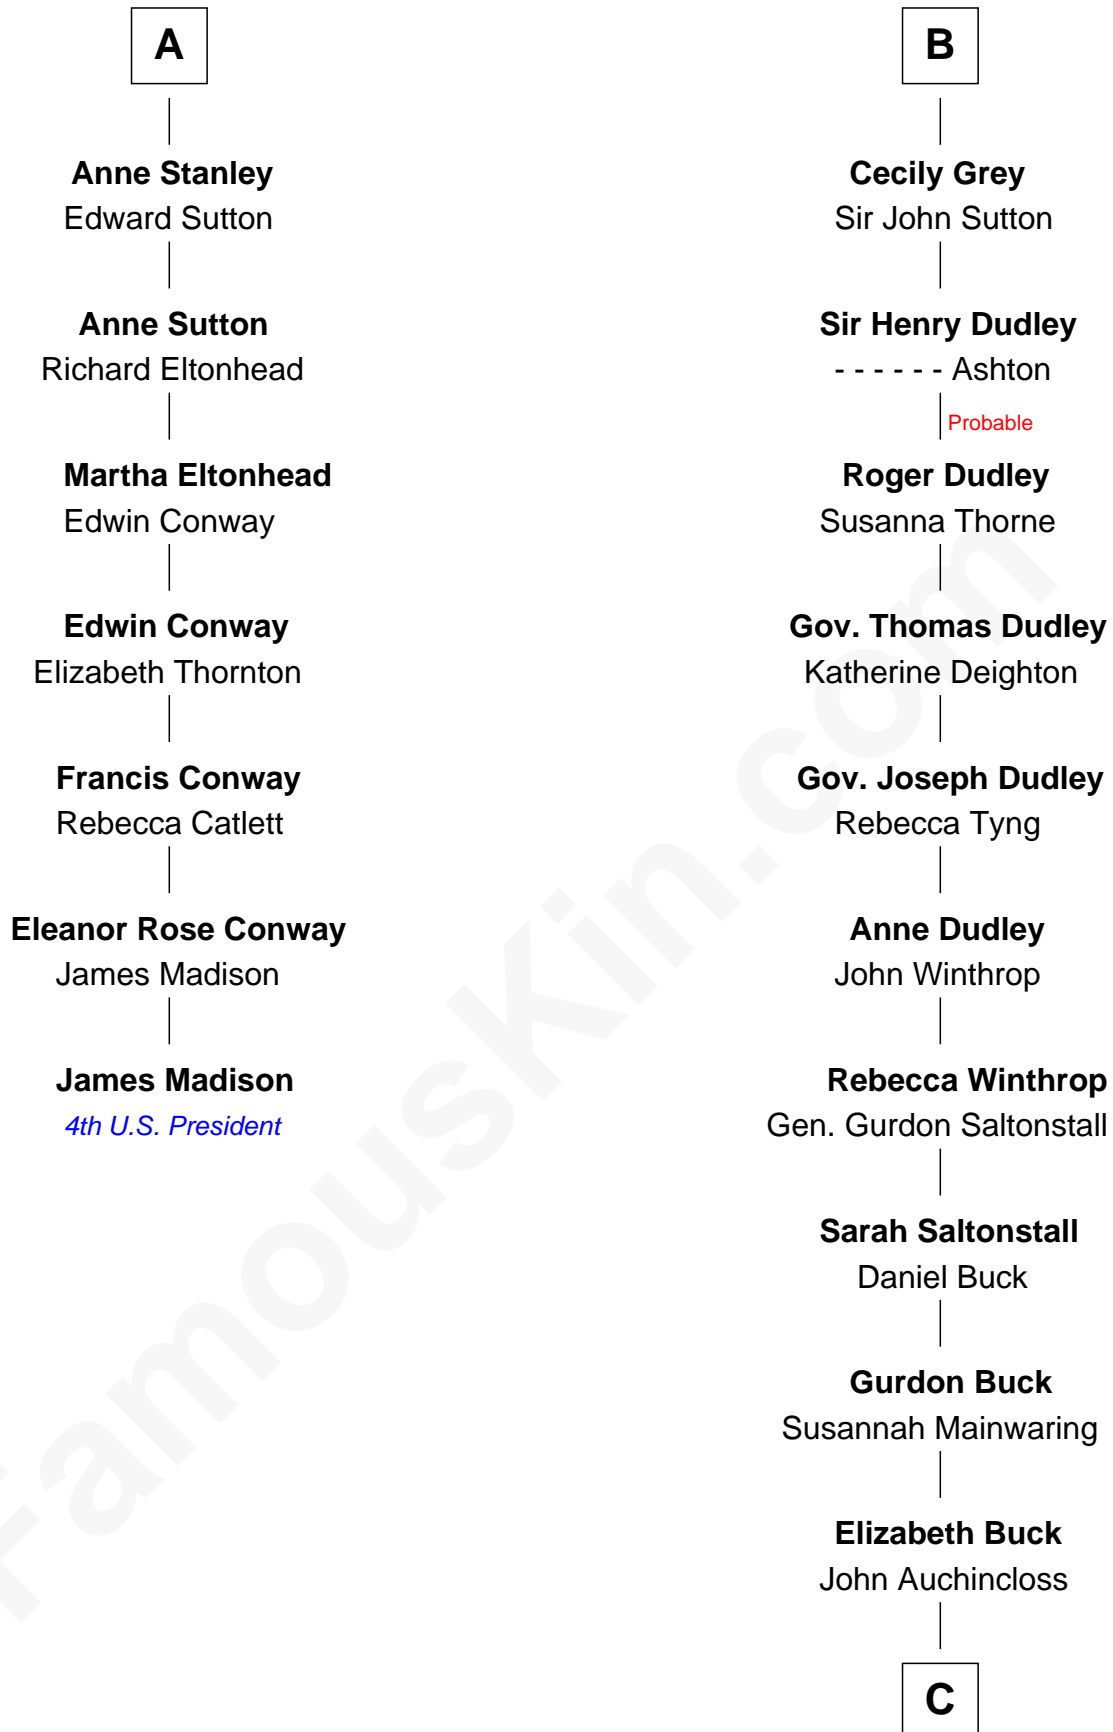

FamousKin.com Relationship Chart of

James Madison

4th U.S. President

13th cousin 6 times removed of

Louis Auchincloss

Author

Sir John de Harington

Joan - - - - -

C

John Winthrop Auchincloss

Joanna Hone Russell

Joseph Howland Auchincloss

Priscilla Dixon Stanton

Louis Auchincloss

Author

FamousKin.com