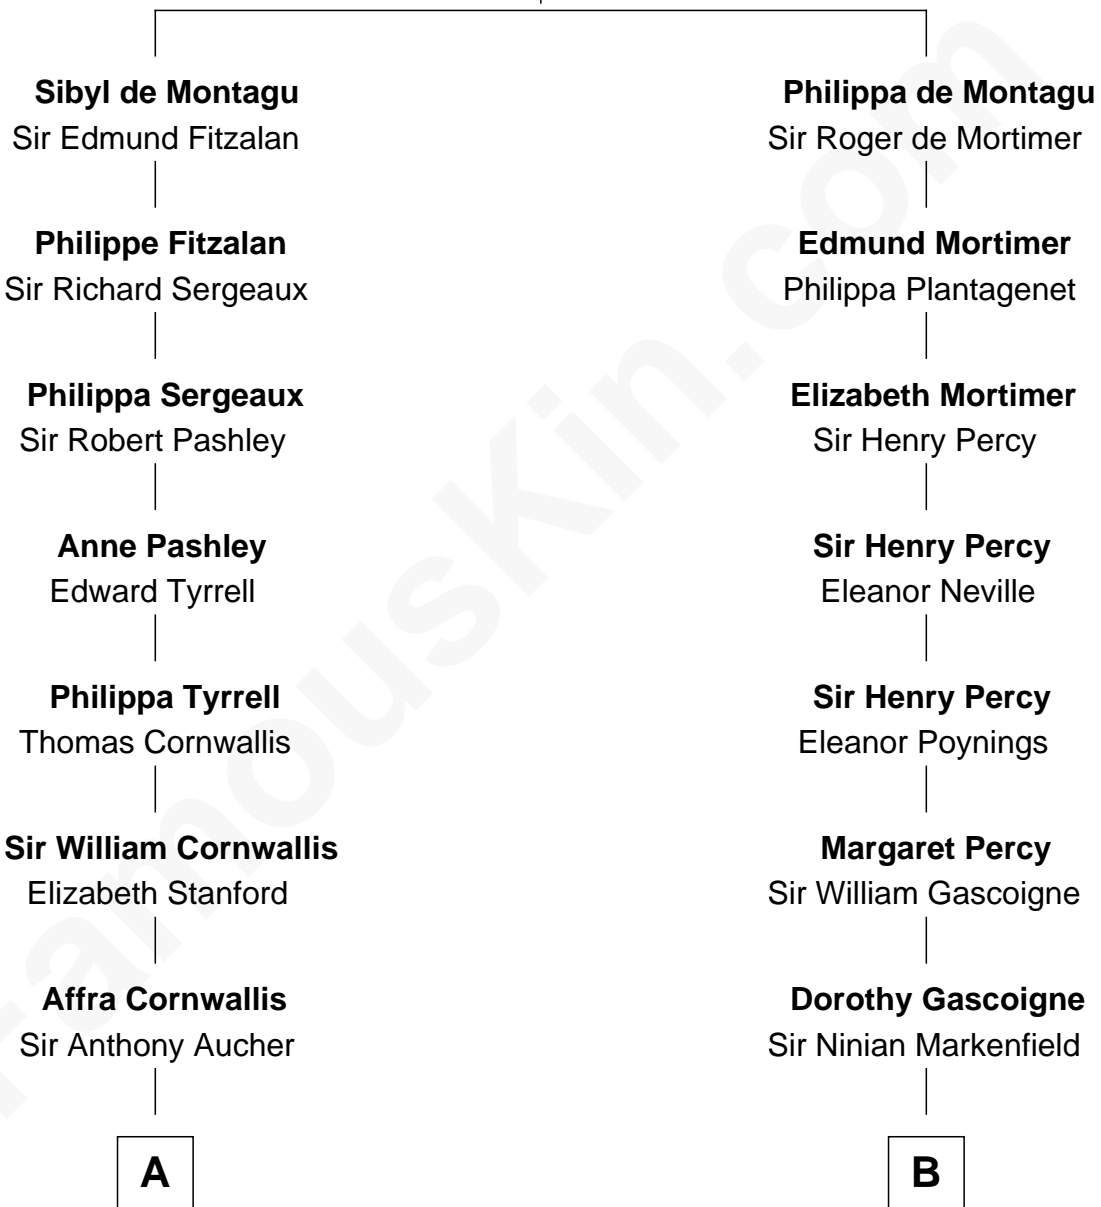

FamousKin.com Relationship Chart of

James Madison

4th U.S. President

15th cousin 5 times removed of

Louis Auchincloss

Author

William de Montagu
Katherine de Grandison

C

Elizabeth Buck
John Auchincloss

John Winthrop Auchincloss
Joanna Hone Russell

Joseph Howland Auchincloss
Priscilla Dixon Stanton

Louis Auchincloss
Author

FamousKin.com