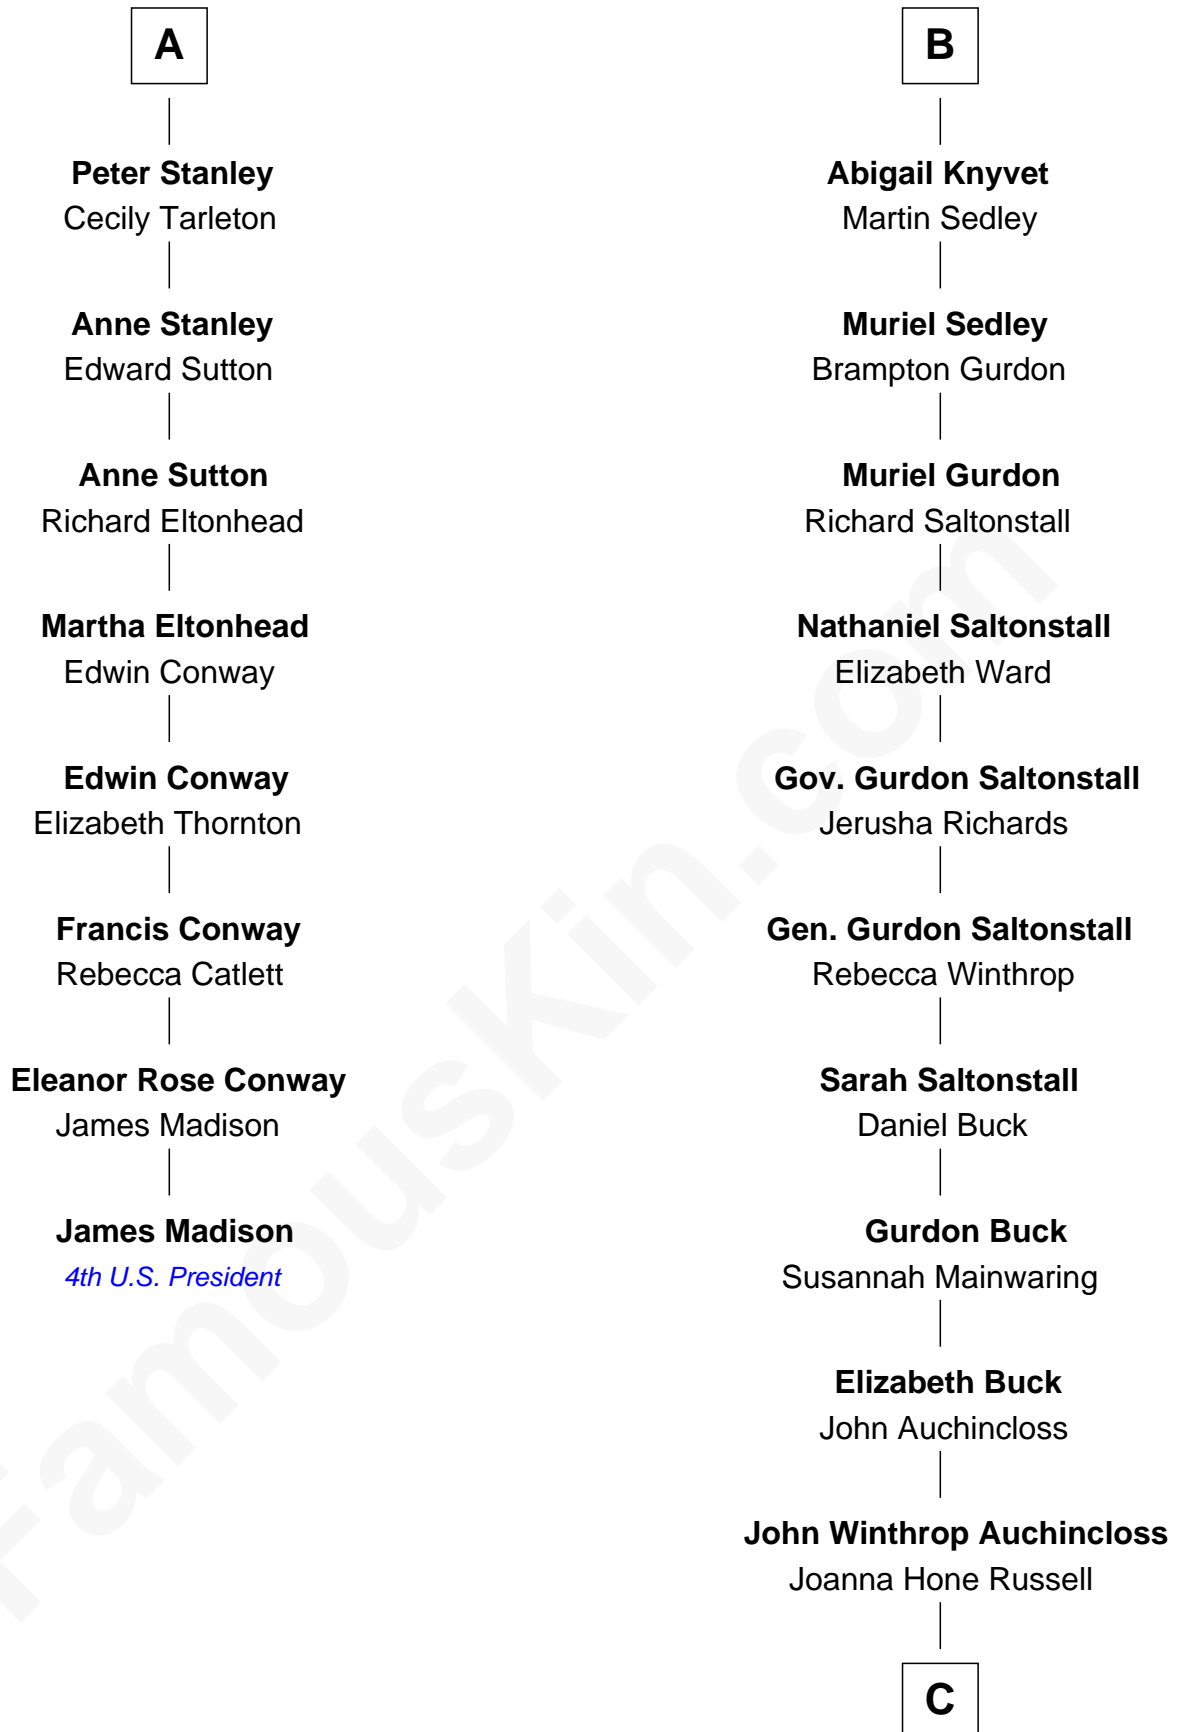

FamousKin.com Relationship Chart of

James Madison

4th U.S. President

14th cousin 4 times removed of

Louis Auchincloss

Author

Sir Robert de Holland

Maude la Zouche

C

|
Joseph Howland Auchincloss

Priscilla Dixon Stanton

|
Louis Auchincloss

Author

FamousKin.com