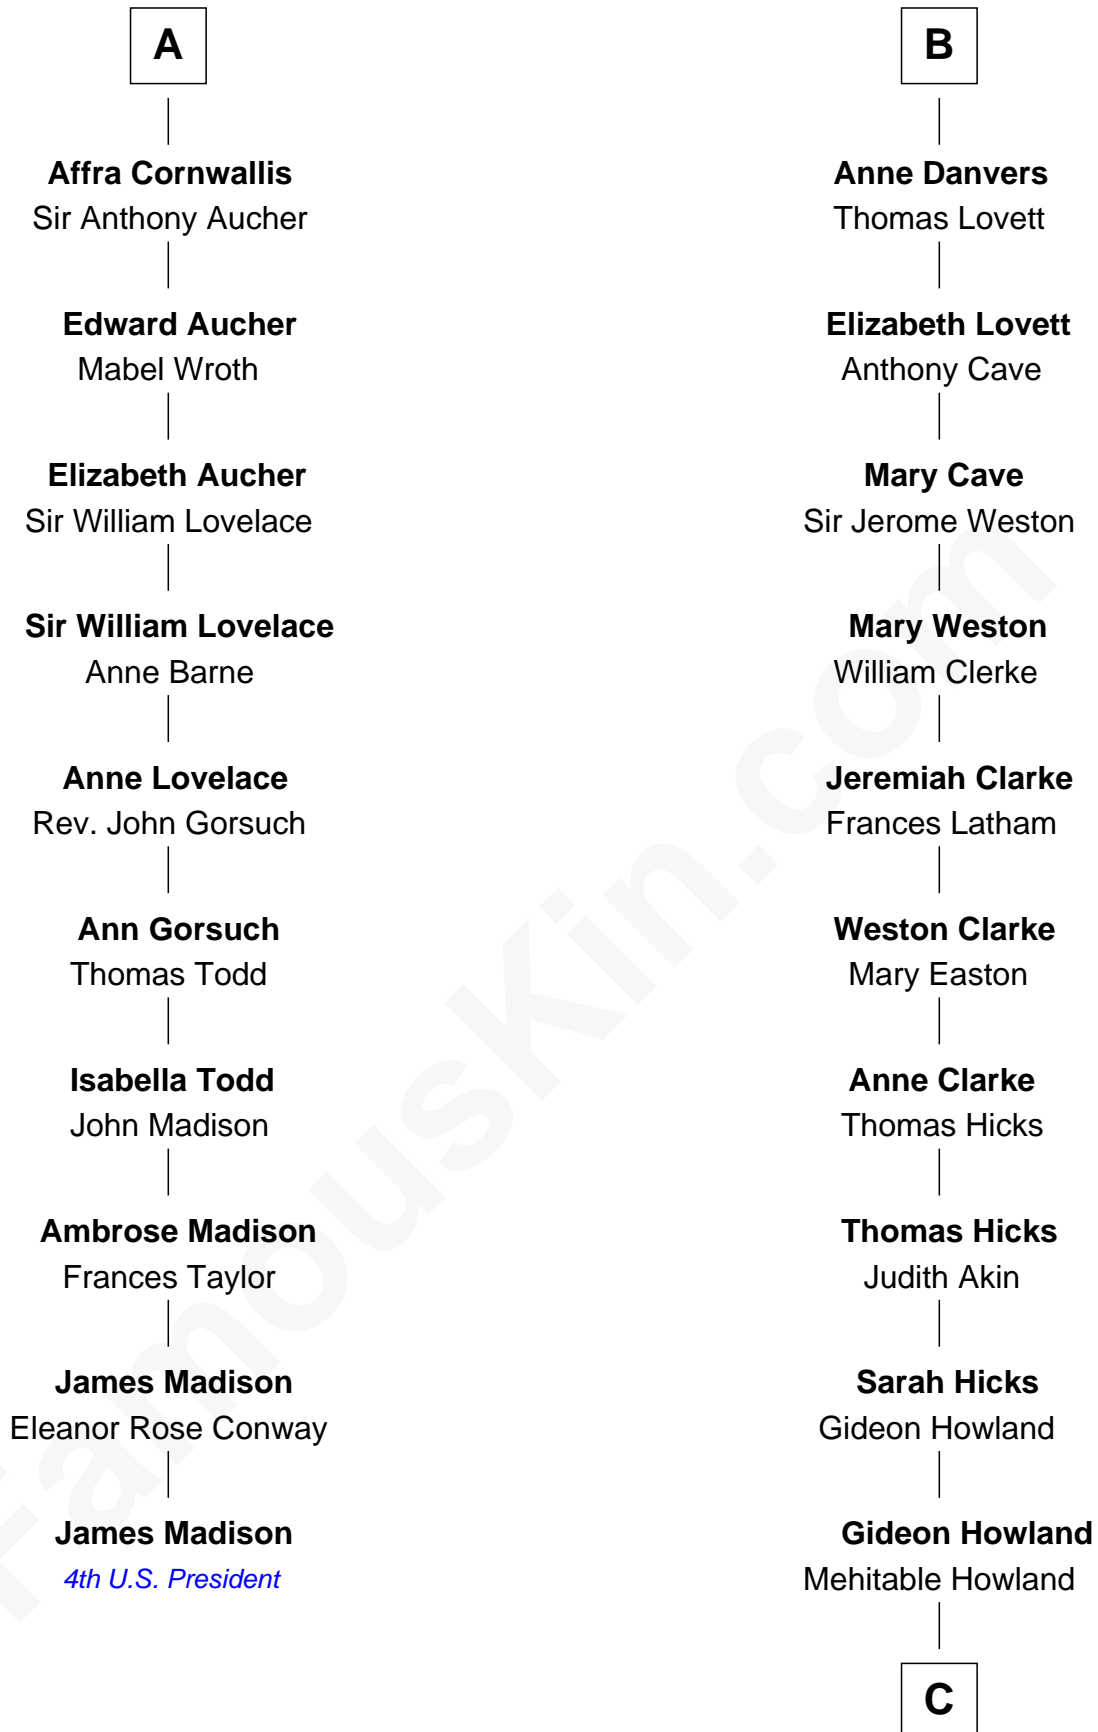

FamousKin.com Relationship Chart of

James Madison

4th U.S. President

16th cousin 2 times removed of

Hetty Green

"The Witch of Wall Street"

Sir William de Montagu

Elizabeth de Montfort

William de Montagu
Katherine de Grandison

Sibyl de Montagu
Sir Edmund Fitzalan

Philippe Fitzalan
Sir Richard Sergeaux

Philippa Sergeaux
Sir Robert Pashley

Anne Pashley
Edward Tyrrell

Philippa Tyrrell
Thomas Cornwallis

Sir William Cornwallis
Elizabeth Stanford

A

Hawise de Montagu
Sir Roger de Bavent

Joan de Bavent
Sir John Dauntsey

John Dauntsey
Elizabeth Beverley

Joan Dauntsey
Sir John Stradling

Edmund Stradling
Elizabeth Arundell

John Stradling
Alice Langford

Anne Stradling
Sir John Danvers

B

C

Abby Slocum Howland

Edward Mott Robinson

Hetty Green

"The Witch of Wall Street"