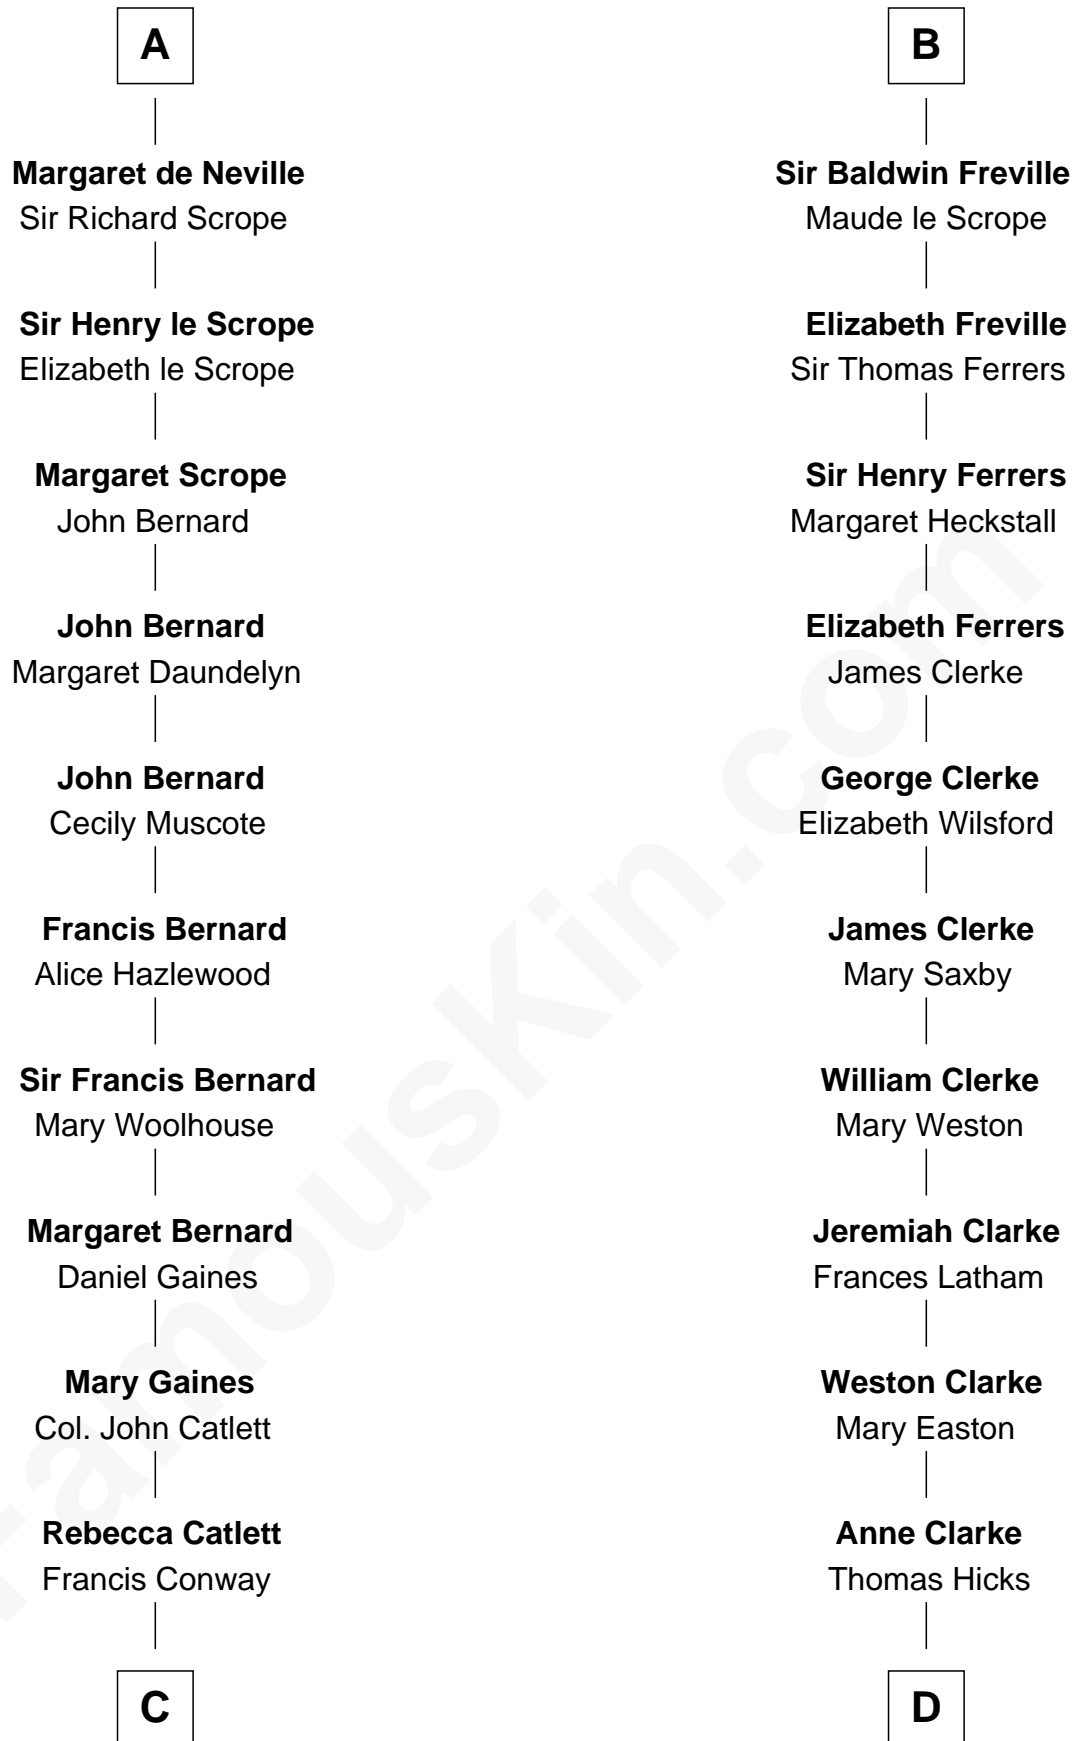

# FamousKin.com Relationship Chart of

**James Madison**

*4th U.S. President*

18th cousin 3 times removed of

**Hetty Green**

*"The Witch of Wall Street"*

**William FitzPatrick**

Eleonore de Vitre

**C**

**Eleanor Rose Conway**

James Madison

**James Madison**

*4th U.S. President*

**D**

**Thomas Hicks**

Judith Akin

**Sarah Hicks**

Gideon Howland

**Gideon Howland**

Mehitable Howland

**Abby Slocum Howland**

Edward Mott Robinson

**Hetty Green**

*"The Witch of Wall Street"*