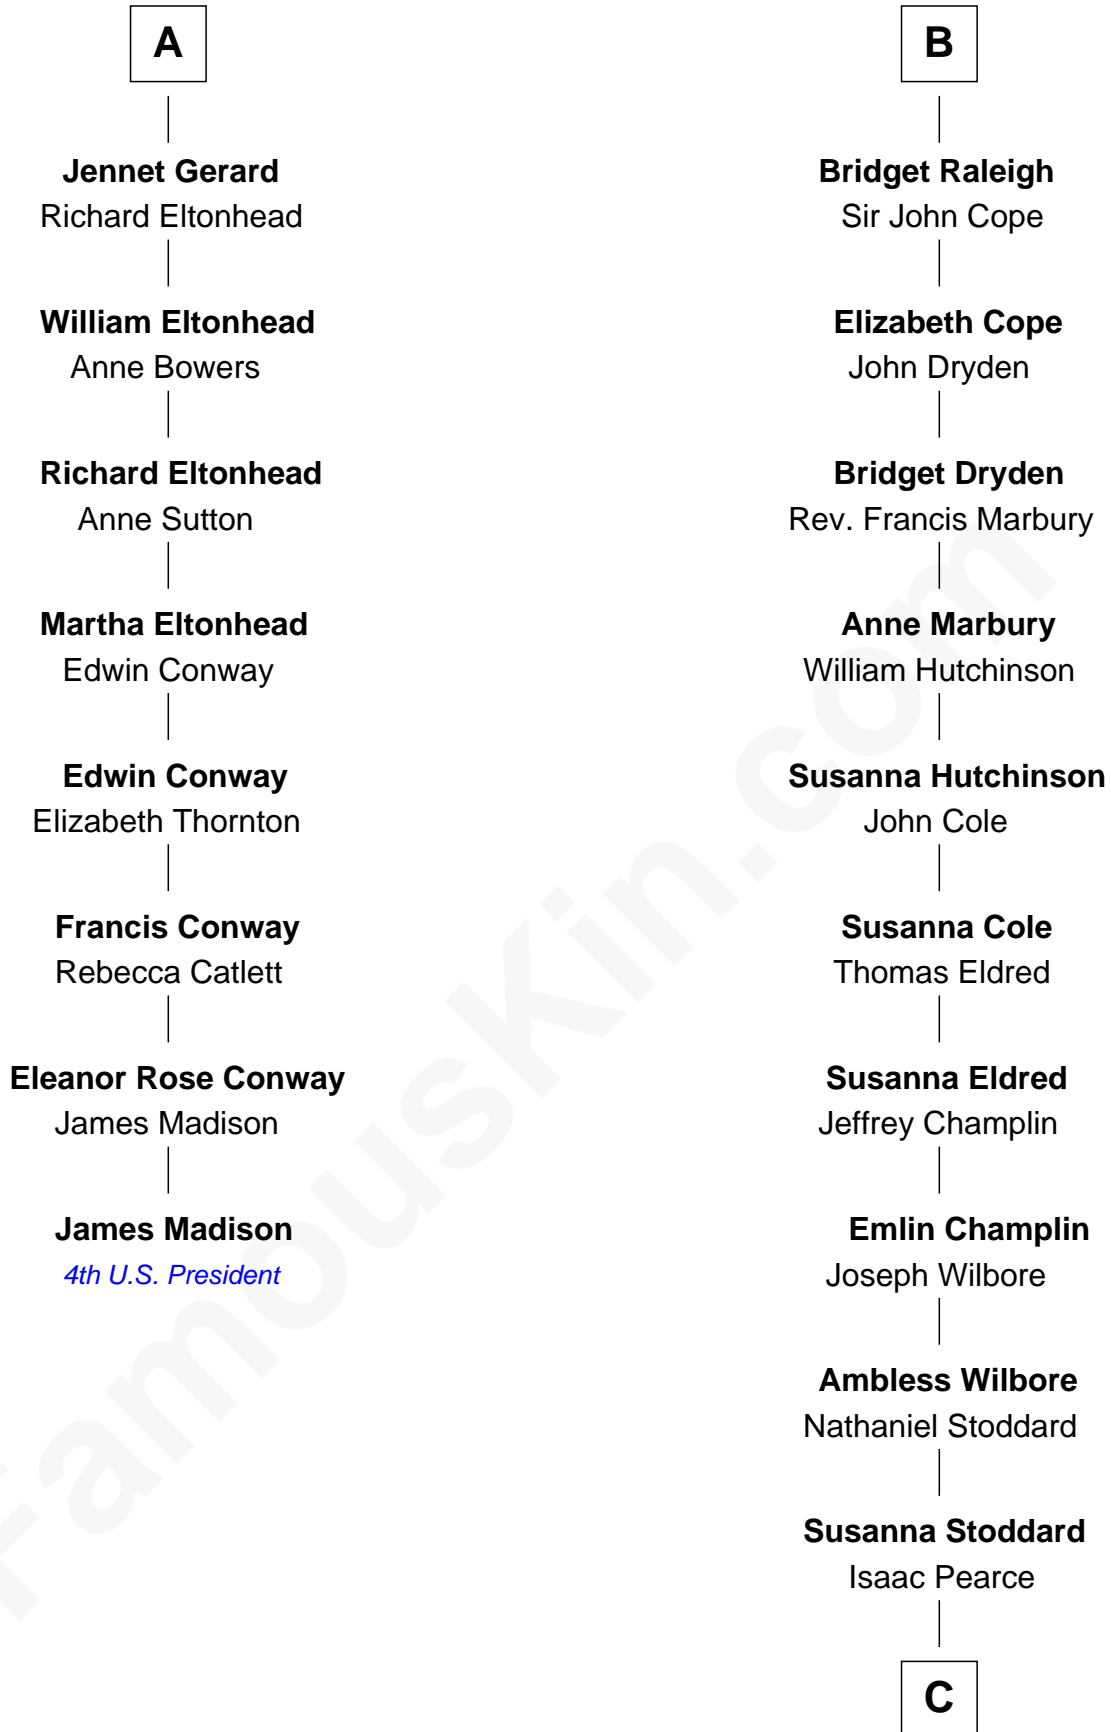

# FamousKin.com Relationship Chart of

**James Madison**  
4th U.S. President

14th cousin 4 times removed of

**Shanghai Pierce**  
Texas Cattleman

**Edmund Fitzalan**  
Alice de Warenne

**Richard Fitzalan**  
Eleanor Plantagenet

**Sir Richard Fitzalan**  
Elizabeth de Bohun

**Elizabeth Fitzalan**  
Sir Robert Goushill

**Joan Goushill**  
Sir Thomas Stanley

**Katherine Stanley**  
Sir John Savage

**Dulcia Savage**  
Sir Henry Bold

**Maud Bold**  
Thomas Gerard

**A**

**Mary Fitzalan**  
John le Strange

**Ankaret le Strange**  
Sir Richard Talbot

**Mary Talbot**  
Sir Thomas Greene

**Sir Thomas Greene**  
Phillippa Ferrers

**Elizabeth Greene**  
William Raleigh

**Sir Edward Raleigh**  
Margaret Verney

**Sir Edward Raleigh**  
Anne Chamberlayne

**B**

C

Jonathan D. Pearce  
Hanna Phillips Head

Shanghai Pierce  
*Texas Cattleman*

FamousKin.com