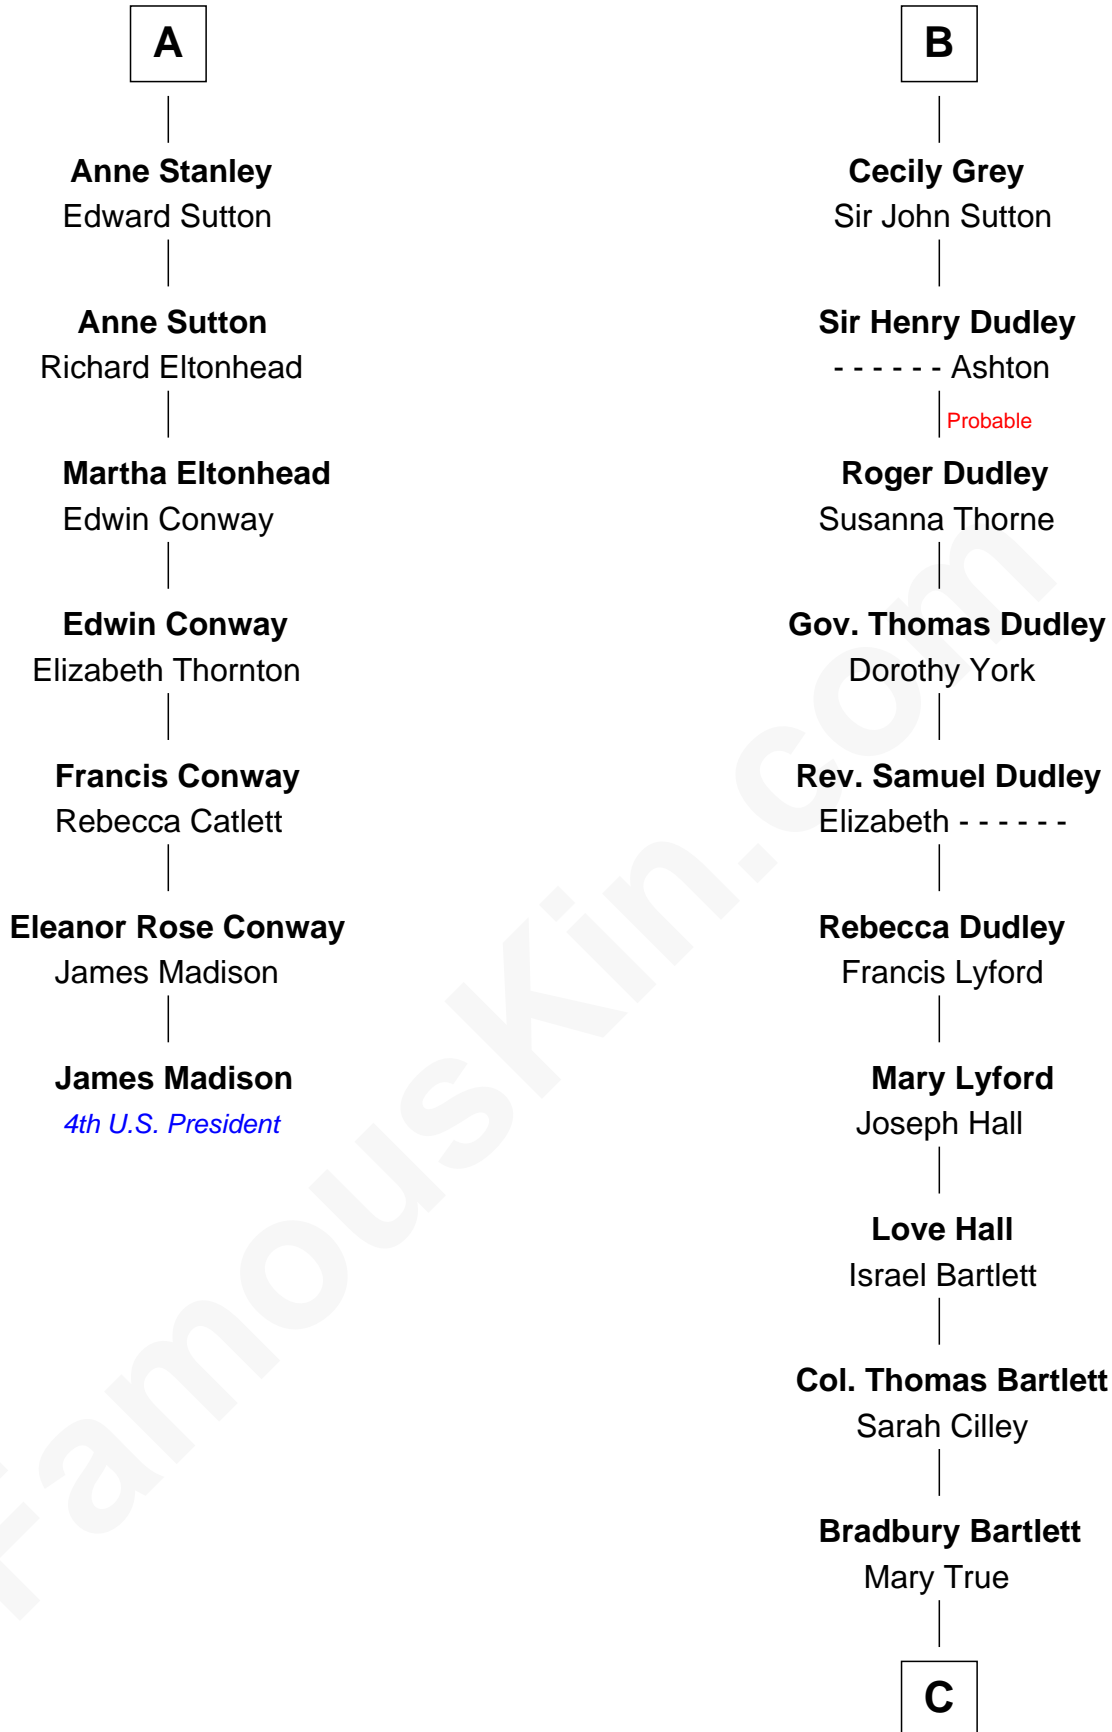

# FamousKin.com Relationship Chart of

**James Madison**

*4th U.S. President*

13th cousin 7 times removed of

**Alan Shepard**

*Mercury and Apollo Astronaut*

**Sir John de Harington**

Joan - - - - -

Elizabeth de Multon

**Sir John Harington**

- - - - -

**Sir Robert Harington**

Isabel Loring

**Sir William Harington**

Margaret Hill

**Elizabeth Harington**

William Bonville

**William Bonville**

Katherine Neville

**Cecily Bonville**

Thomas Grey

**B**

**C**

**Thomas Bradbury Bartlett**  
Victoria Elizabeth Williams Cilley

**Annie Elizabeth Bartlett**  
Frederick Johnson Shepard

**Alan Bartlett Shepard**  
Pauline Renza Emerson

**Alan Shepard**  
*Mercury and Apollo Astronaut*

FamousKin.com