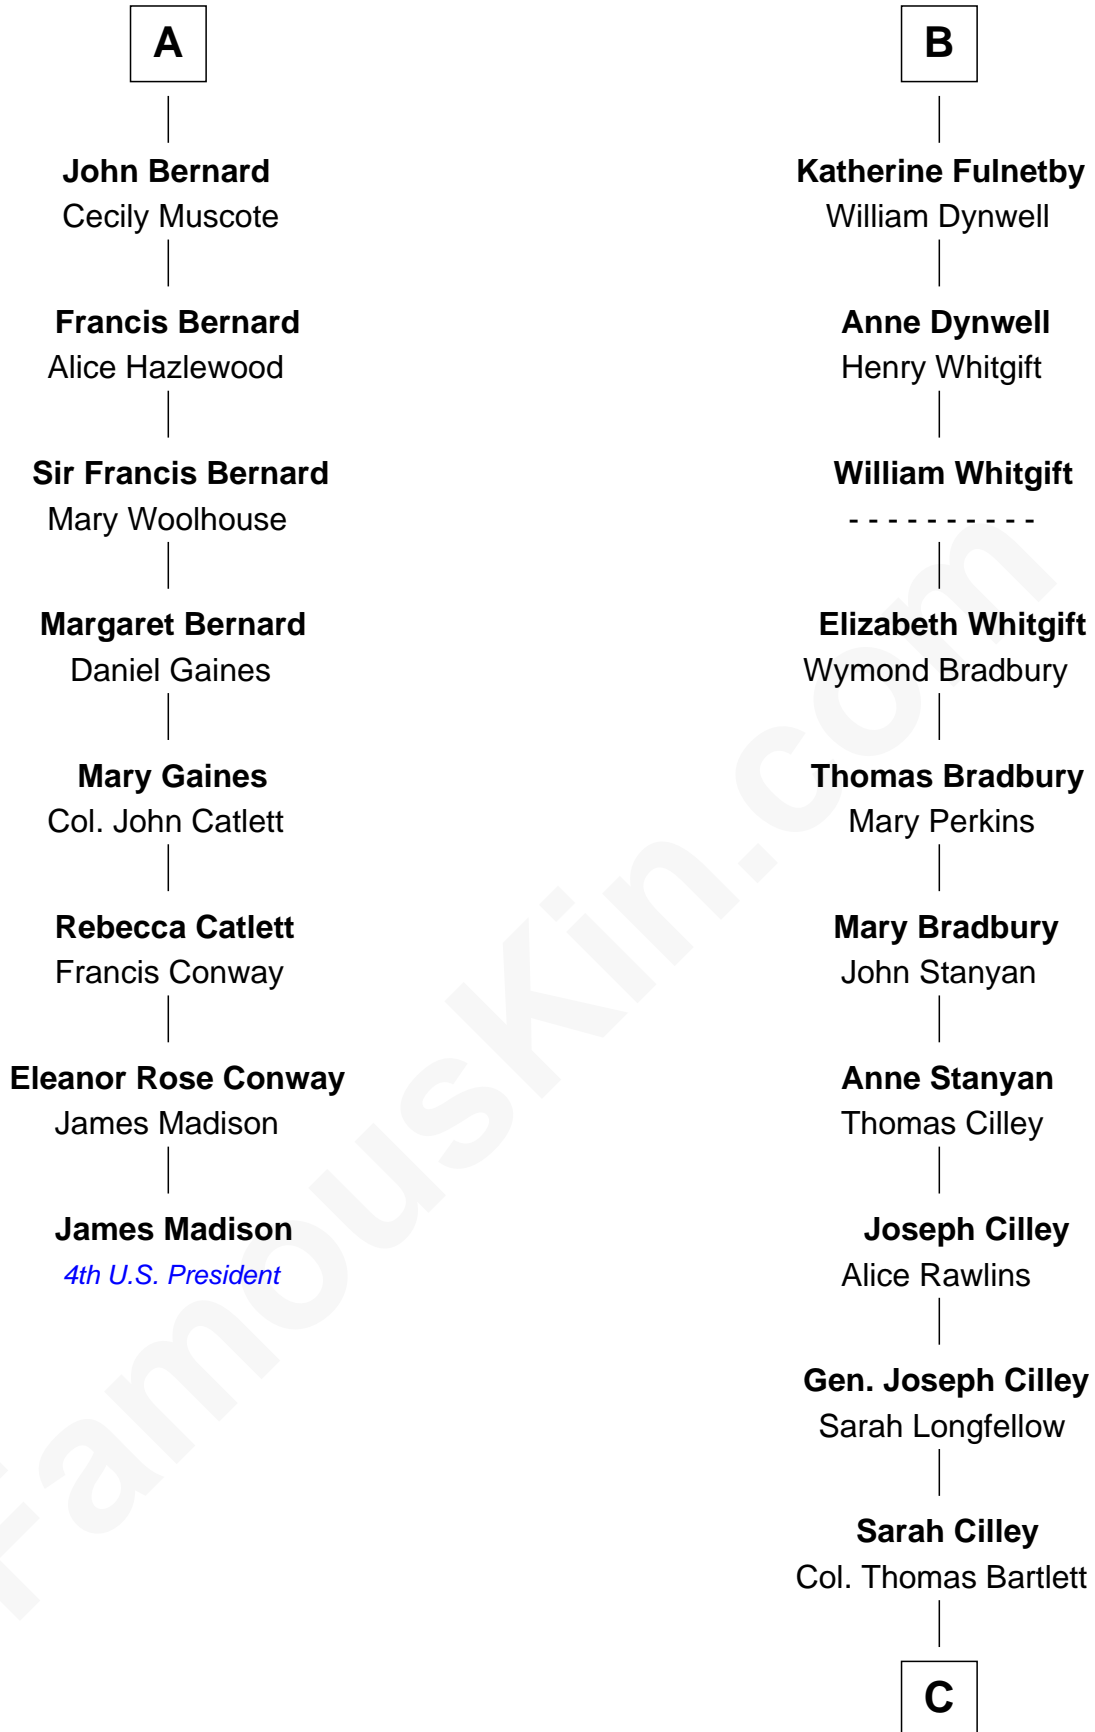

# FamousKin.com Relationship Chart of

**James Madison**

*4th U.S. President*

14th cousin 7 times removed of

**Alan Shepard**

*Mercury and Apollo Astronaut*

**Sir William le Scrope**  
Constance of Newsham

**Sir Henry le Scrope**

**Sir Stephen le Scrope**

Isabel - - - - -

**Joan le Scrope**

William Pert

**Isabel Pert**

Robert Conyers

**Joan Conyers**

Sir Philip Dymoke

**Sir Thomas Dymoke**

Margaret de Welles

**Jane Dymoke**

John Fulnetby

**B**

**C**

**Bradbury Bartlett**

Mary True

**Thomas Bradbury Bartlett**

Victoria Elizabeth Williams Cilley

**Annie Elizabeth Bartlett**

Frederick Johnson Shepard

**Alan Bartlett Shepard**

Pauline Renza Emerson

**Alan Shepard**

*Mercury and Apollo Astronaut*