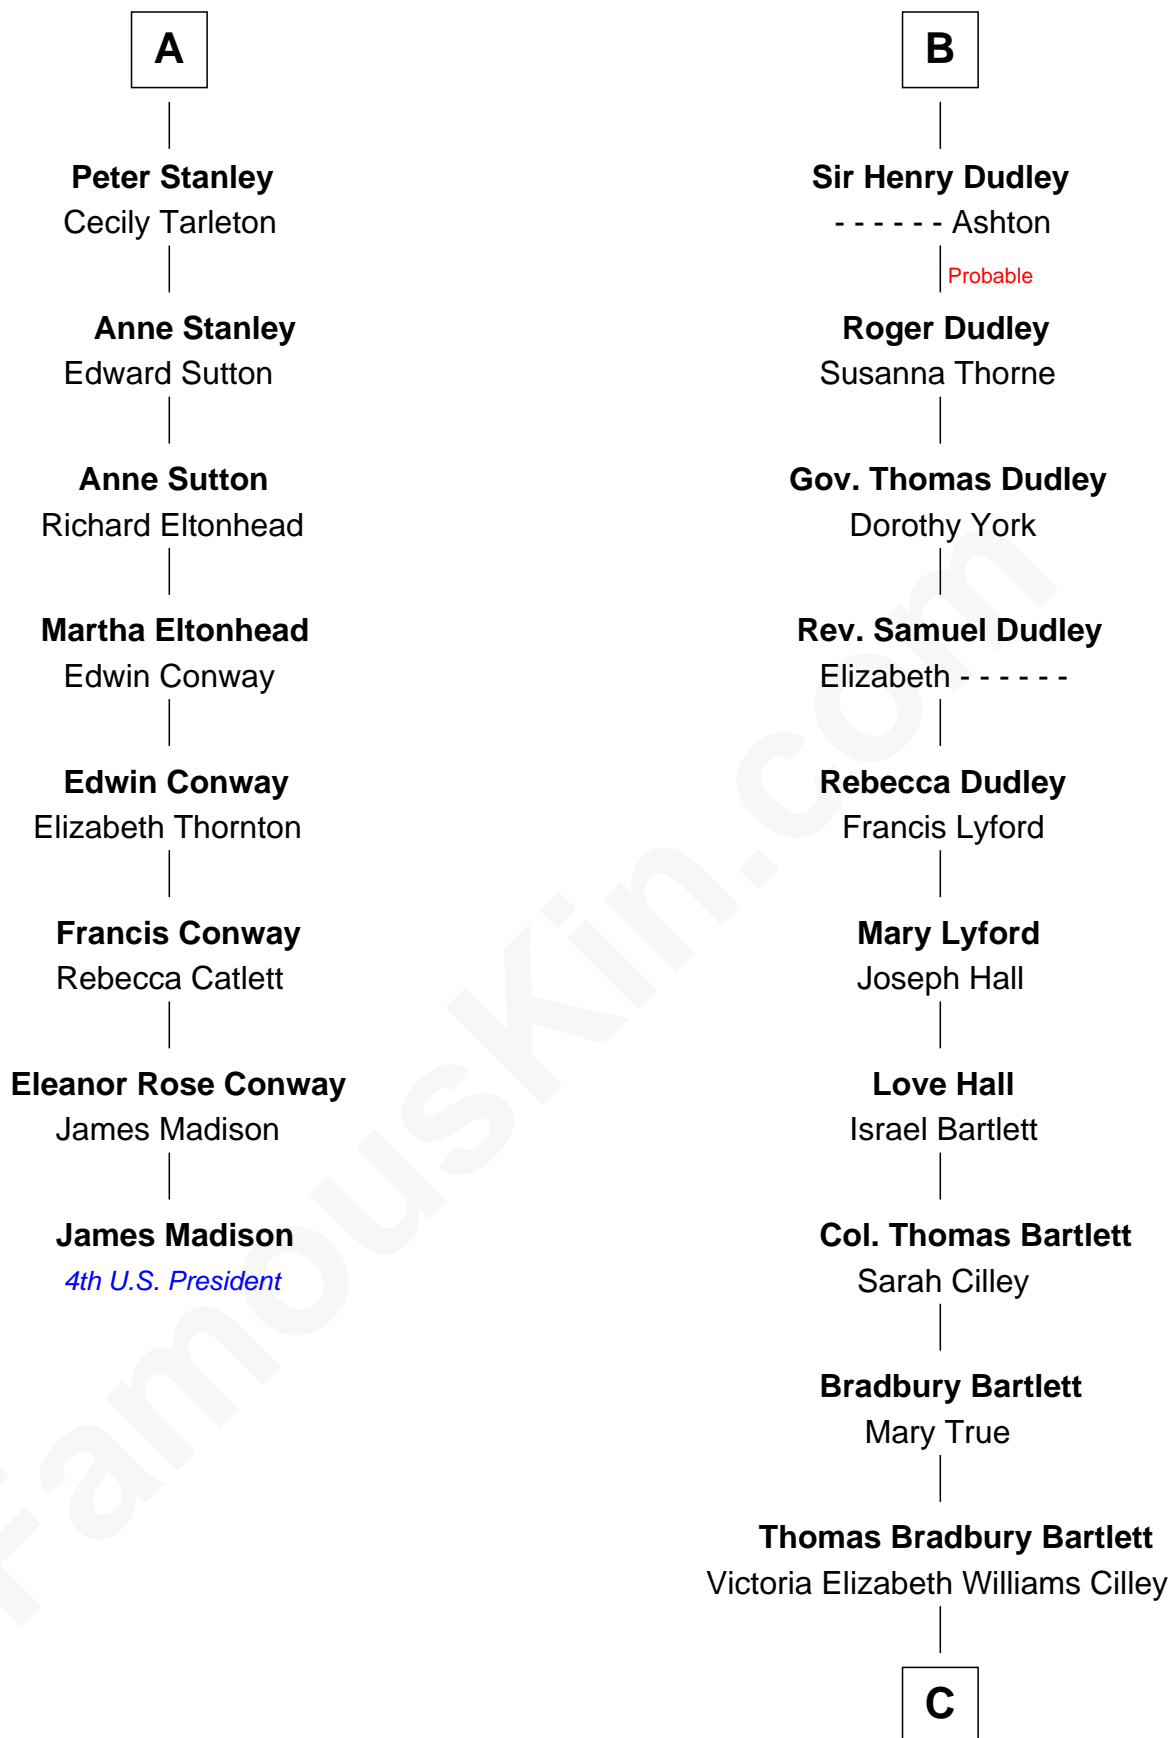

# FamousKin.com Relationship Chart of

**James Madison**

*4th U.S. President*

14th cousin 5 times removed of

**Alan Shepard**

*Mercury and Apollo Astronaut*

**Sir Robert de Holland**

Maude la Zouche

C

**Annie Elizabeth Bartlett**  
Frederick Johnson Shepard

**Alan Bartlett Shepard**  
Pauline Renza Emerson

**Alan Shepard**  
*Mercury and Apollo Astronaut*

FamousKin.com