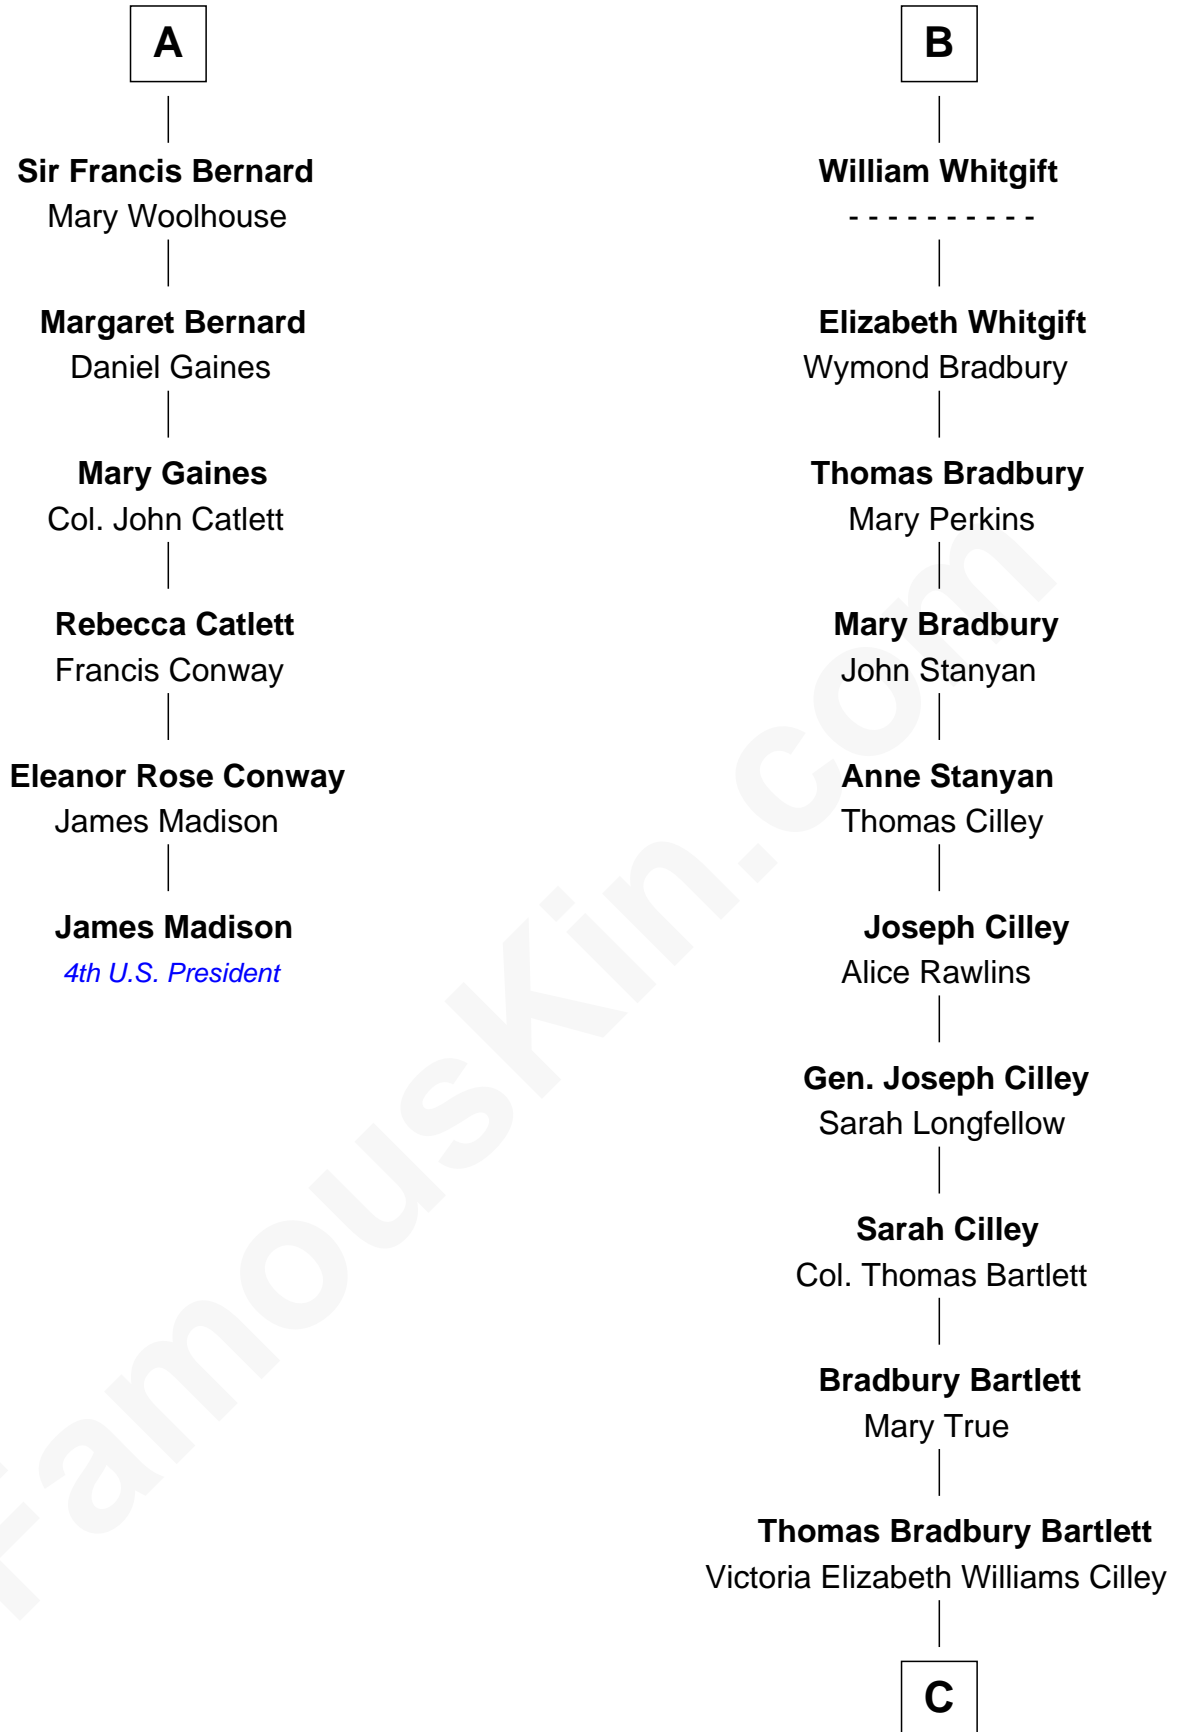

FamousKin.com Relationship Chart of

James Madison

4th U.S. President

12th cousin 7 times removed of

Alan Shepard

Mercury and Apollo Astronaut

John de Welles

Maud de Roos

Margery de Welles

Stephen le Scrope

John le Scrope

Elizabeth Chaworth

Elizabeth le Scrope

Sir Henry le Scrope

Margaret Scrope

John Bernard

Eleanor de Mowbray

Eudo de Welles

Maud de Greystoke

Sir Lionel de Welles

Joan de Waterton

Margaret de Welles

Sir Thomas Dymoke

Jane Dymoke

John Fulnetby

Katherine Fulnetby

William Dynwell

Anne Dynwell

Henry Whitgift

B

C

Annie Elizabeth Bartlett
Frederick Johnson Shepard