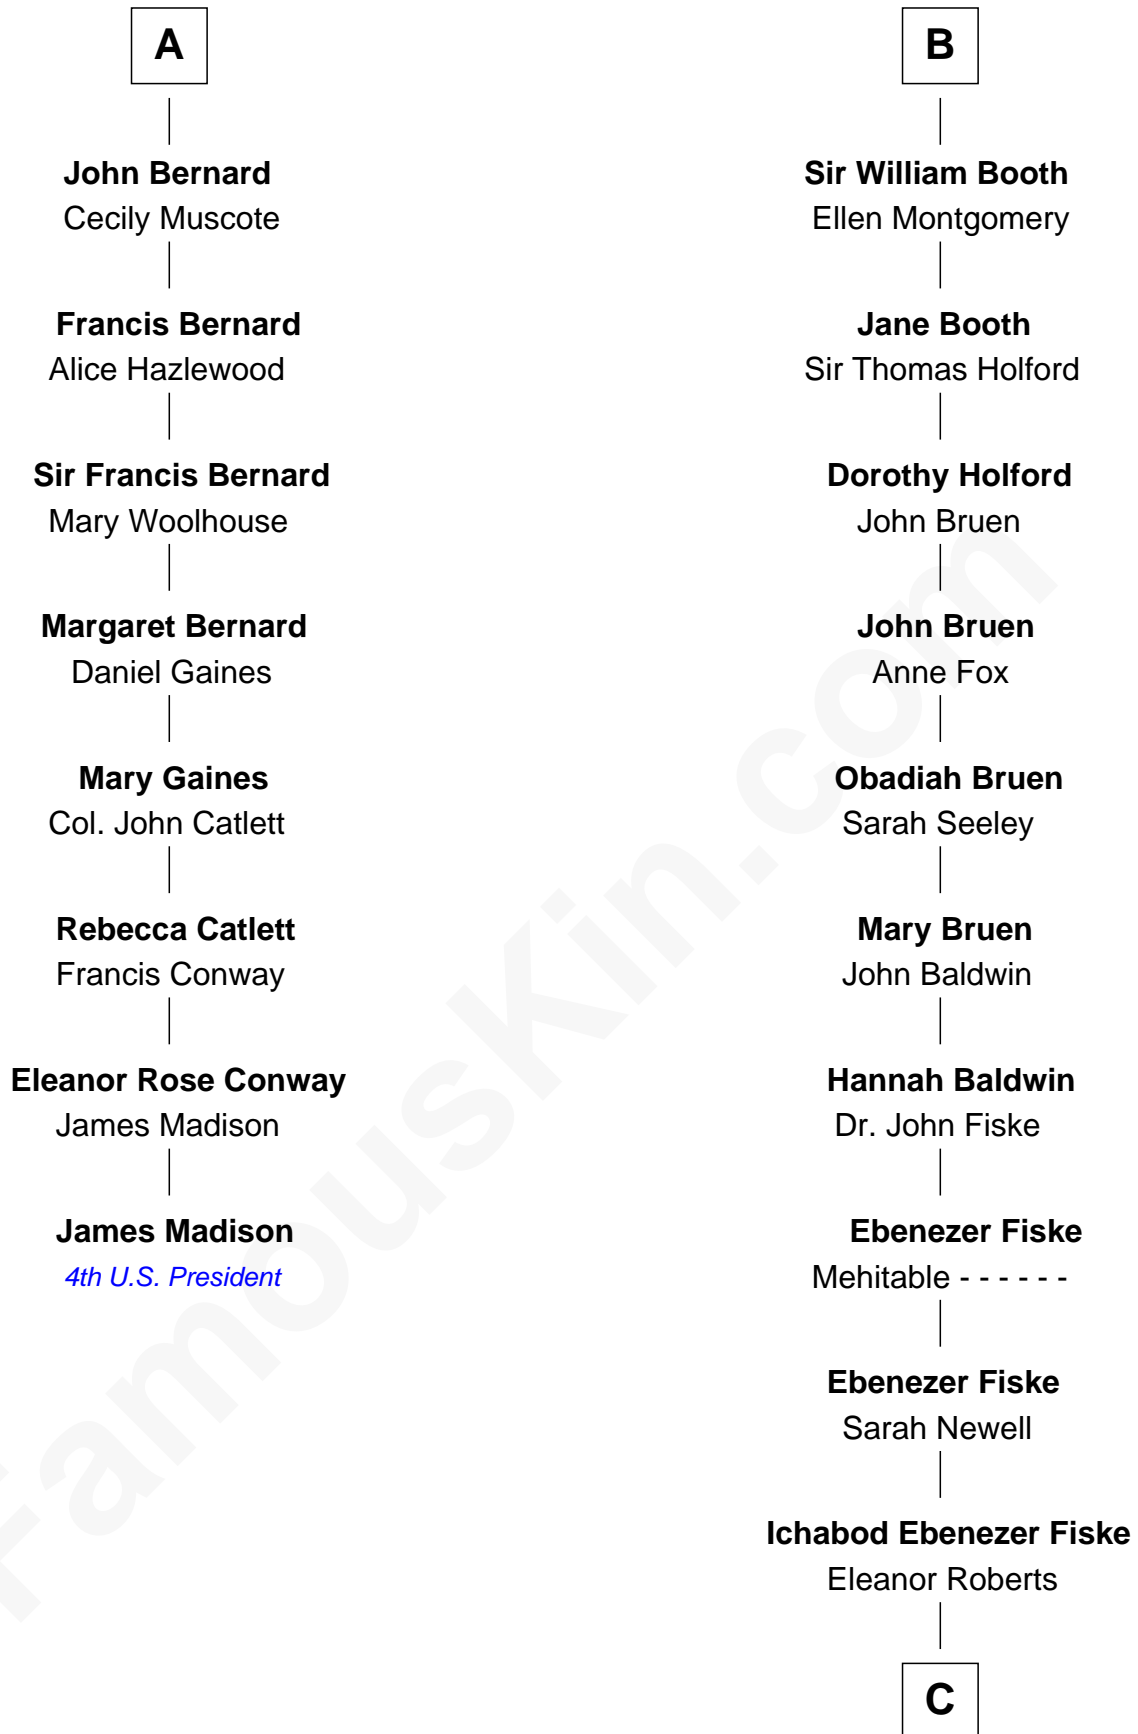

FamousKin.com Relationship Chart of

James Madison

4th U.S. President

14th cousin 7 times removed of

Christian Herter

59th Governor of Massachusetts

Guy de Beauchamp

Alice de Toeni

Sir Henry le Scrope

Elizabeth le Scrope

Margaret Scrope

John Bernard

John Bernard

Margaret Daundelyn

A

Maud de Beauchamp

Sir Geoffrey de Say

Idonea de Say

Sir John de Clinton

Margaret de Clinton

Sir Baldwin de Montfort

Sir William Montfort

Margaret Pecche

Sir Baldwin Montfort

Joan Vernon

Robert Montfort

Mary Stapleton

Katherine Montfort

Sir George Booth

B

C

—
Sarah Fiske
Erastus Miles