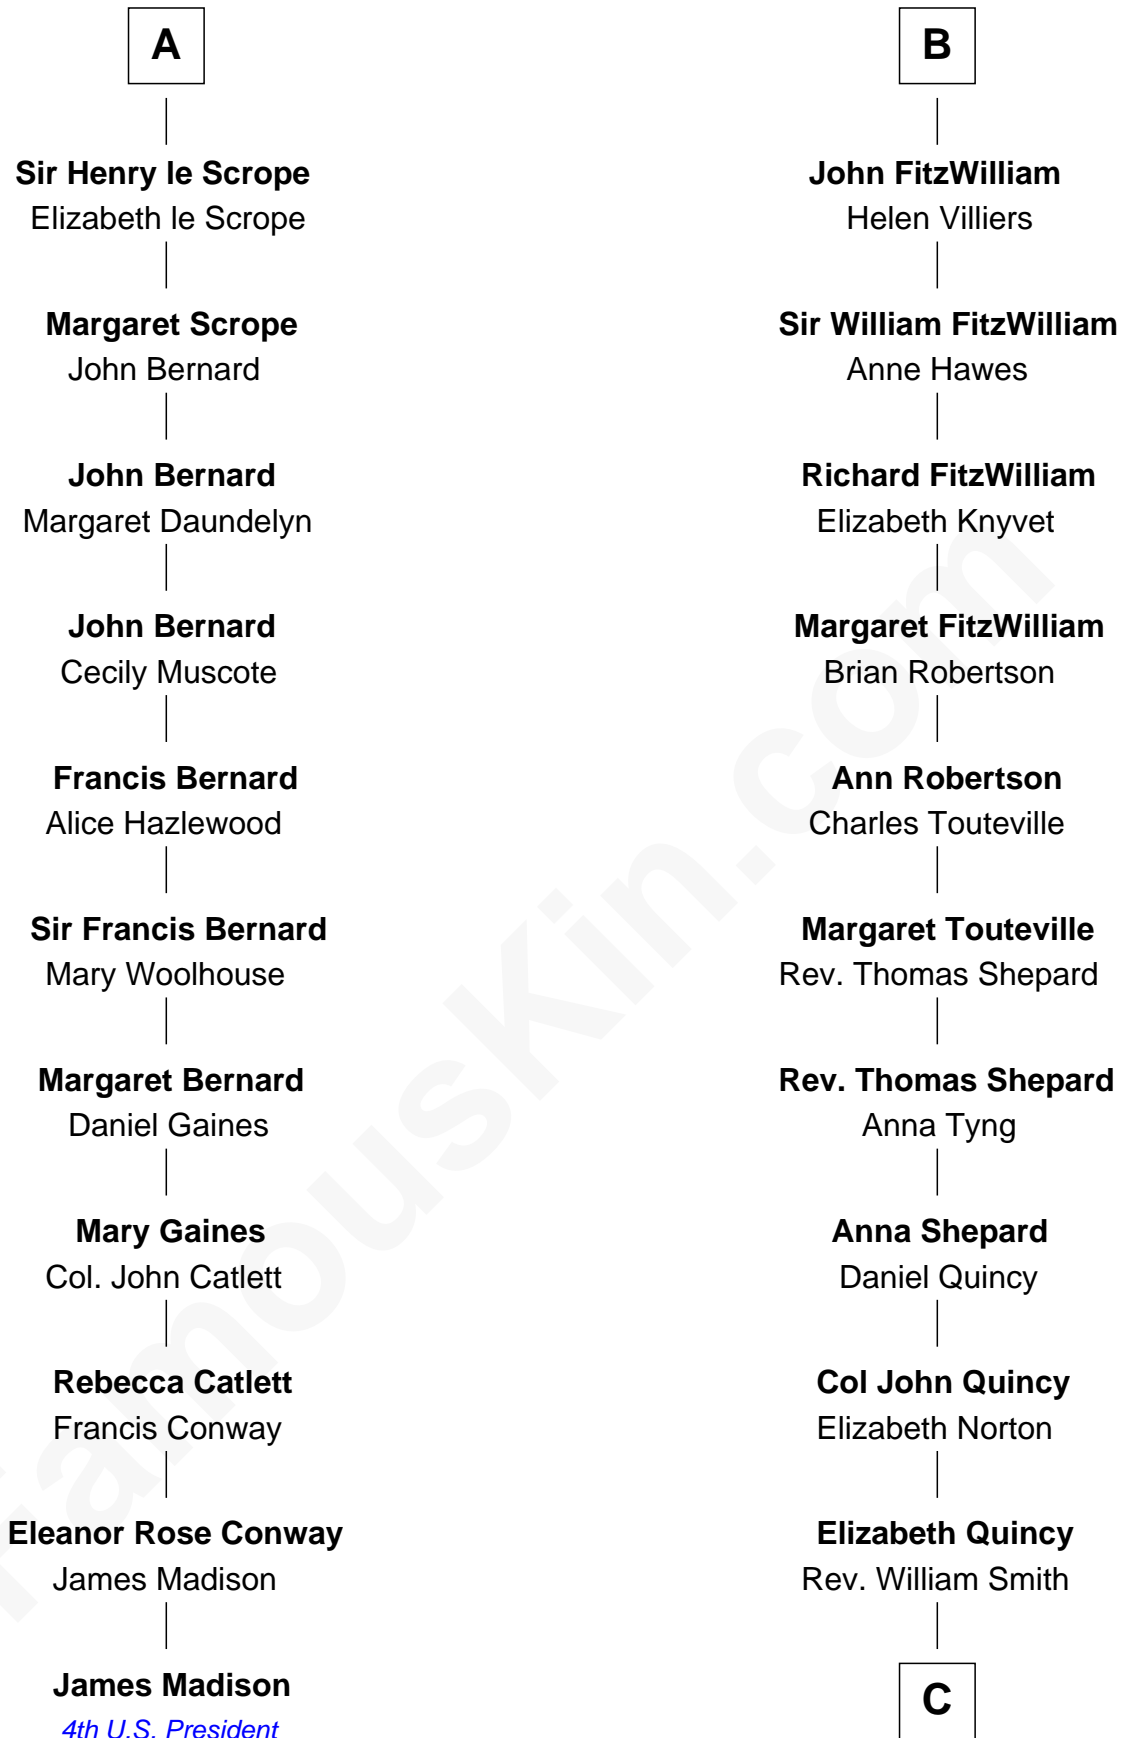

FamousKin.com Relationship Chart of

James Madison

4th U.S. President

17th cousin 1 time removed of

John Quincy Adams

6th U.S. President

Sir William Longespee

Ela of Salisbury

Sir Walter FitzRobert

Ela FitzWalter

William de Odingsells

Ida de Odingsells

John de Clinton

William de Clinton

Julian de Leybourne

Elizabeth de Clinton

Sir John FitzWilliam

Sir William FitzWilliam

Maude de Cromwell

Sir John FitzWilliam

Eleanor Greene

B

C

Abigail Quincy Smith