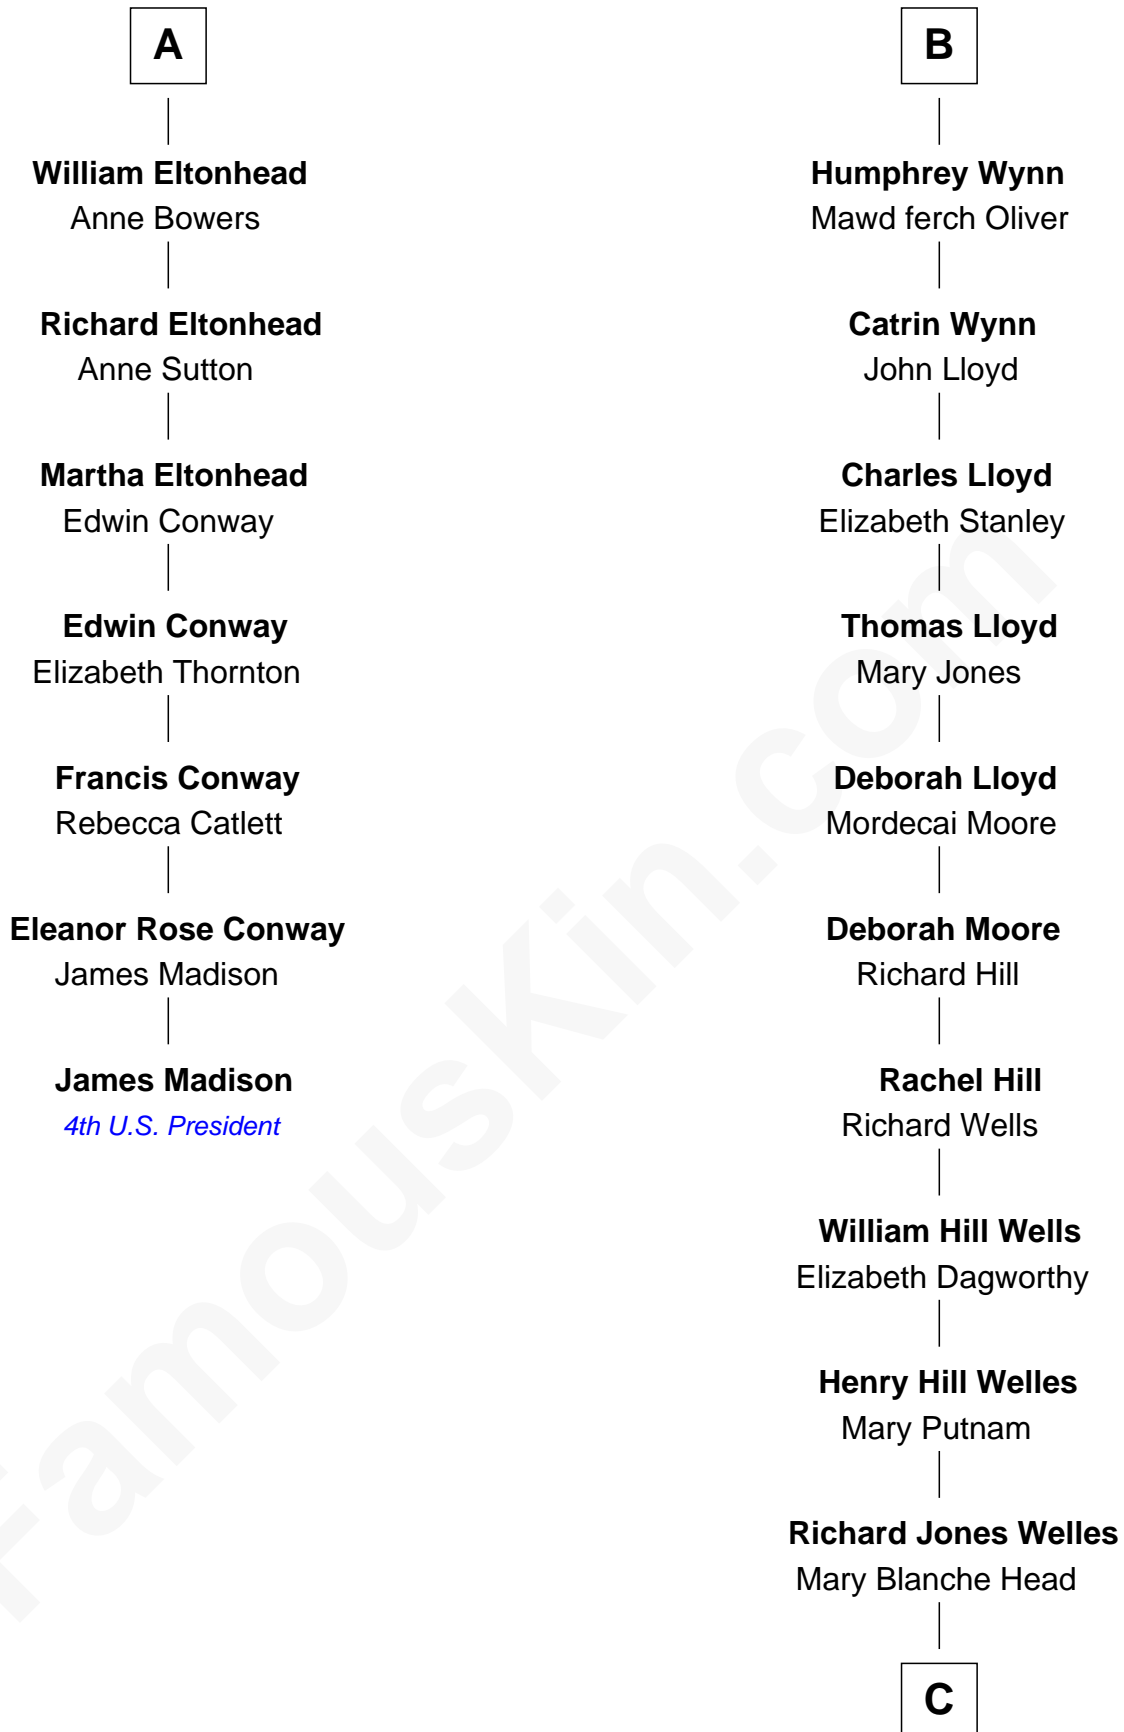

FamousKin.com Relationship Chart of

James Madison

4th U.S. President

13th cousin 5 times removed of

Orson Welles

Radio, Stage, and Movie Actor

Sir William de Bohun
Elizabeth de Badlesmere

C