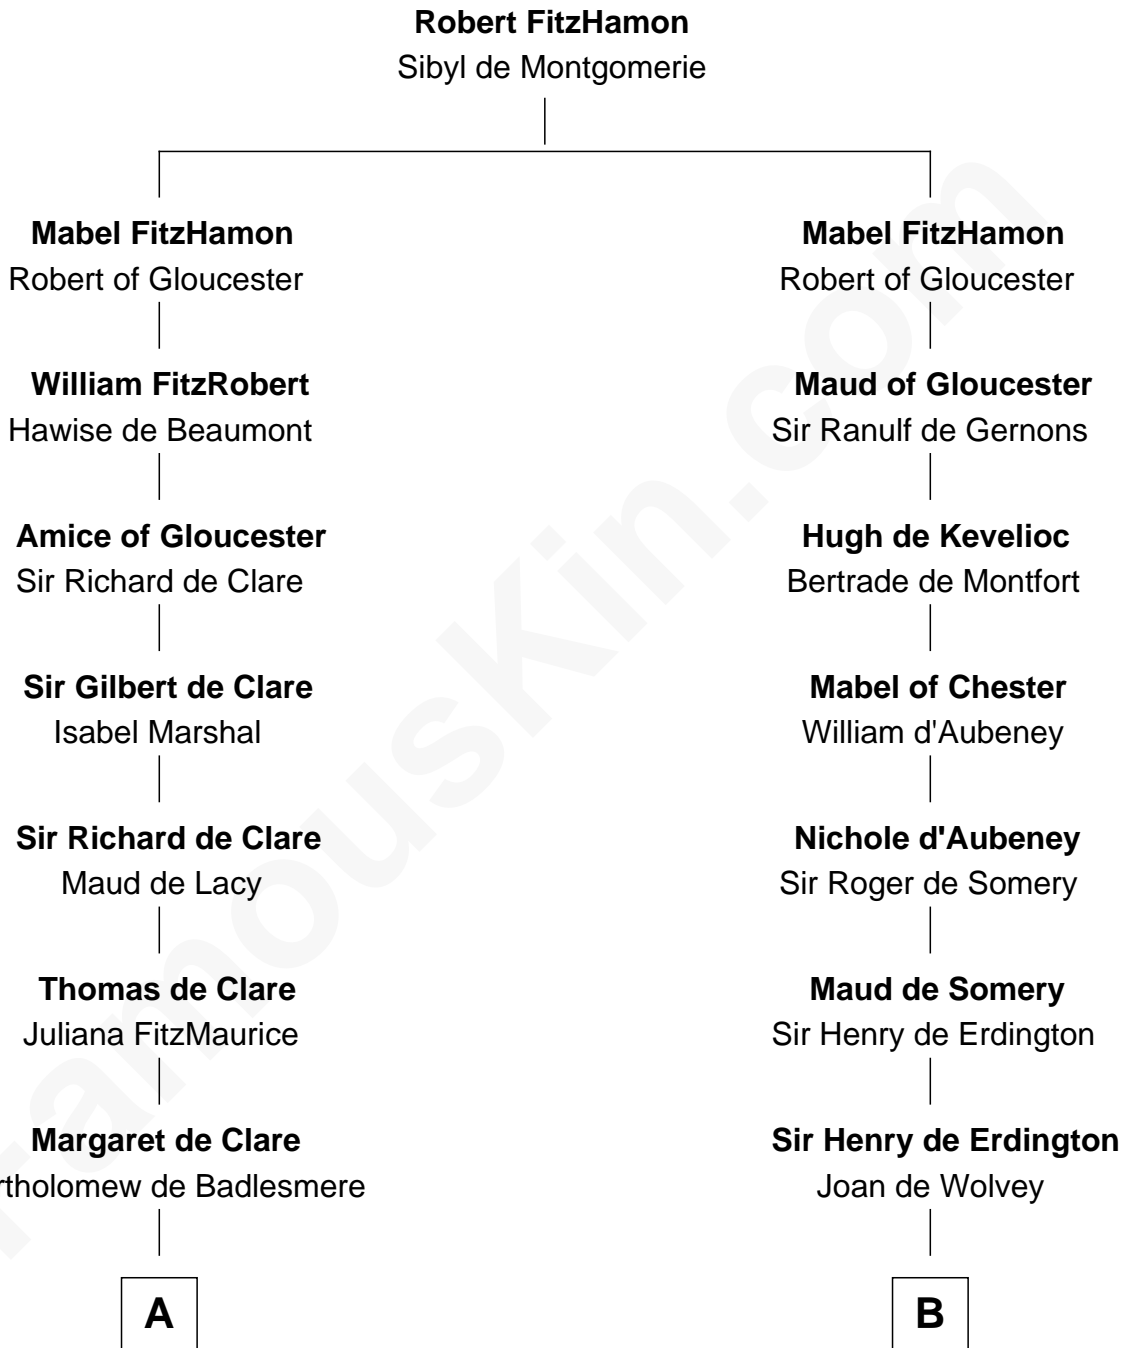

# FamousKin.com Relationship Chart of

**James Madison**

*4th U.S. President*

20th cousin 1 time removed of

**John Hancock**

*Signer of the Declaration of Independence*

**C**

**Martha Eltonhead**

Edwin Conway

**Edwin Conway**

Elizabeth Thornton

**Francis Conway**

Rebecca Catlett

**Eleanor Rose Conway**

James Madison

**James Madison**