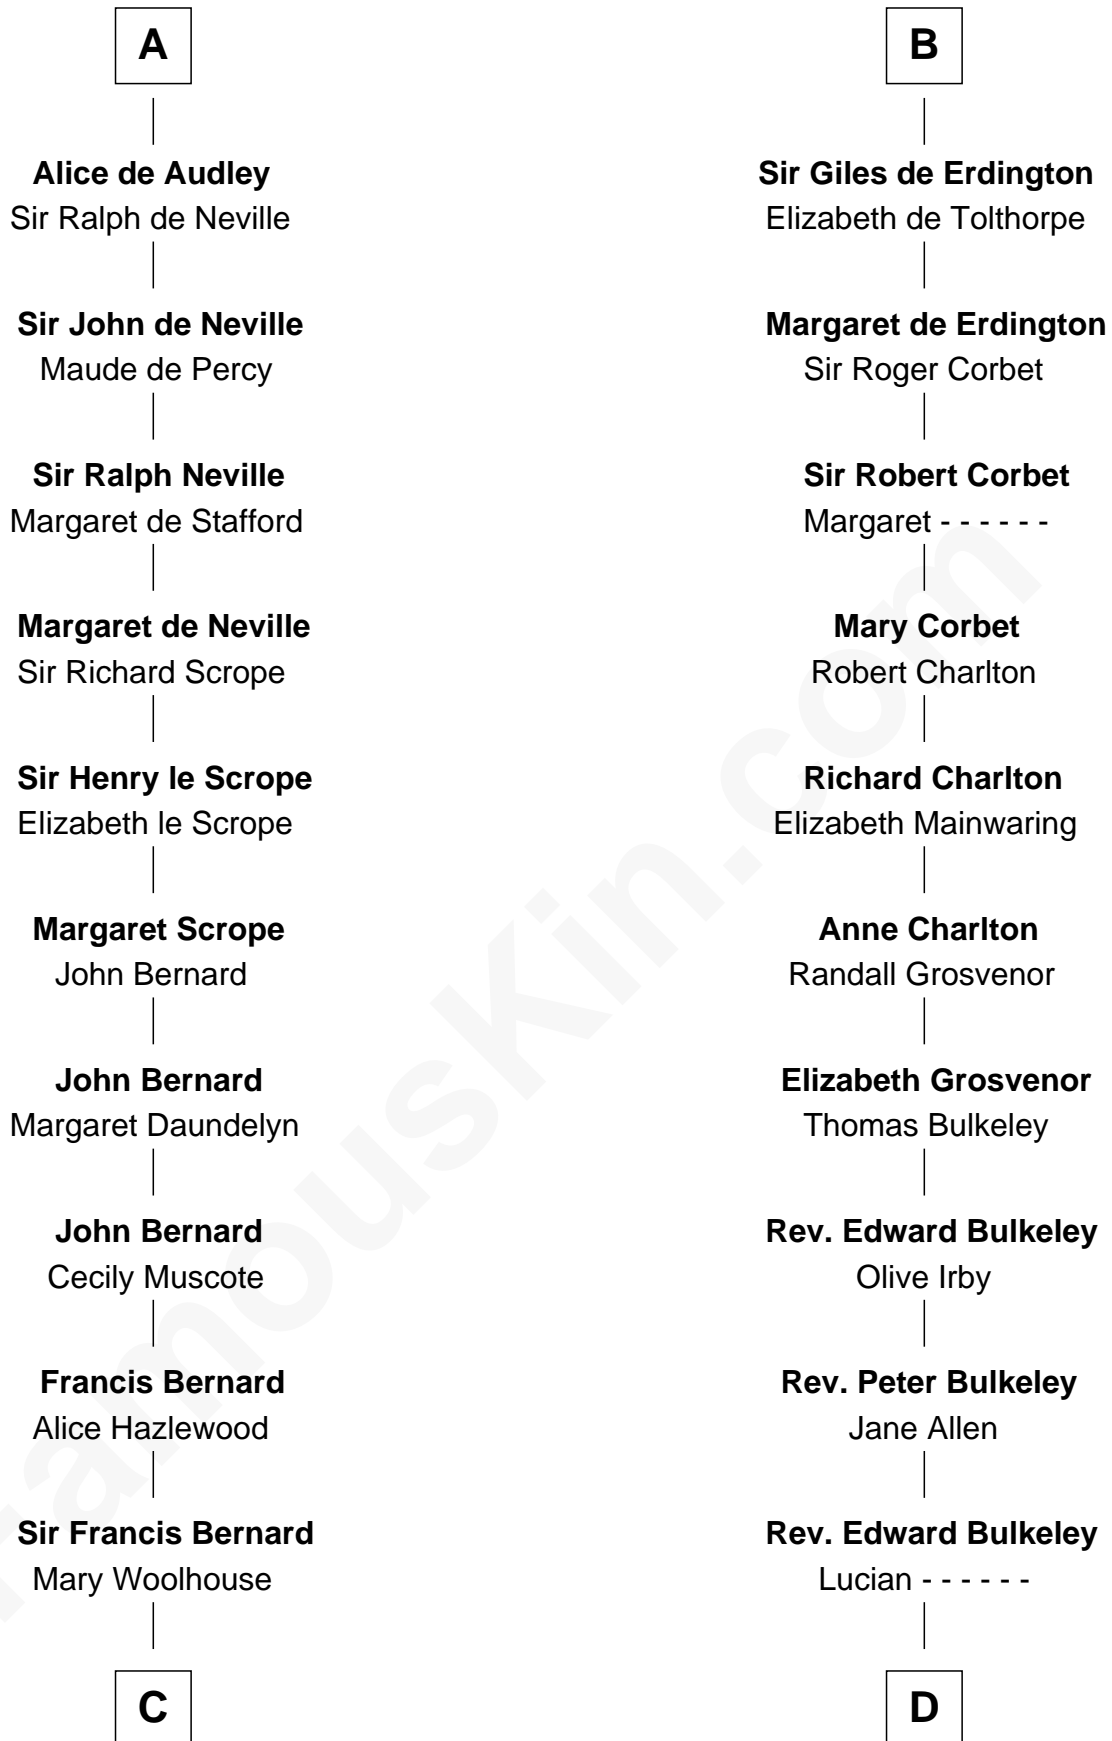

FamousKin.com Relationship Chart of

James Madison

4th U.S. President

20th cousin 1 time removed of

John Hancock

Signer of the Declaration of Independence

Ranulf de Briquessart

Margaret Goz

James Madison

James Madison

4th U.S. President

D

Mary Bulkeley

Rev. Thomas Clarke

Elizabeth Clarke

John Hancock