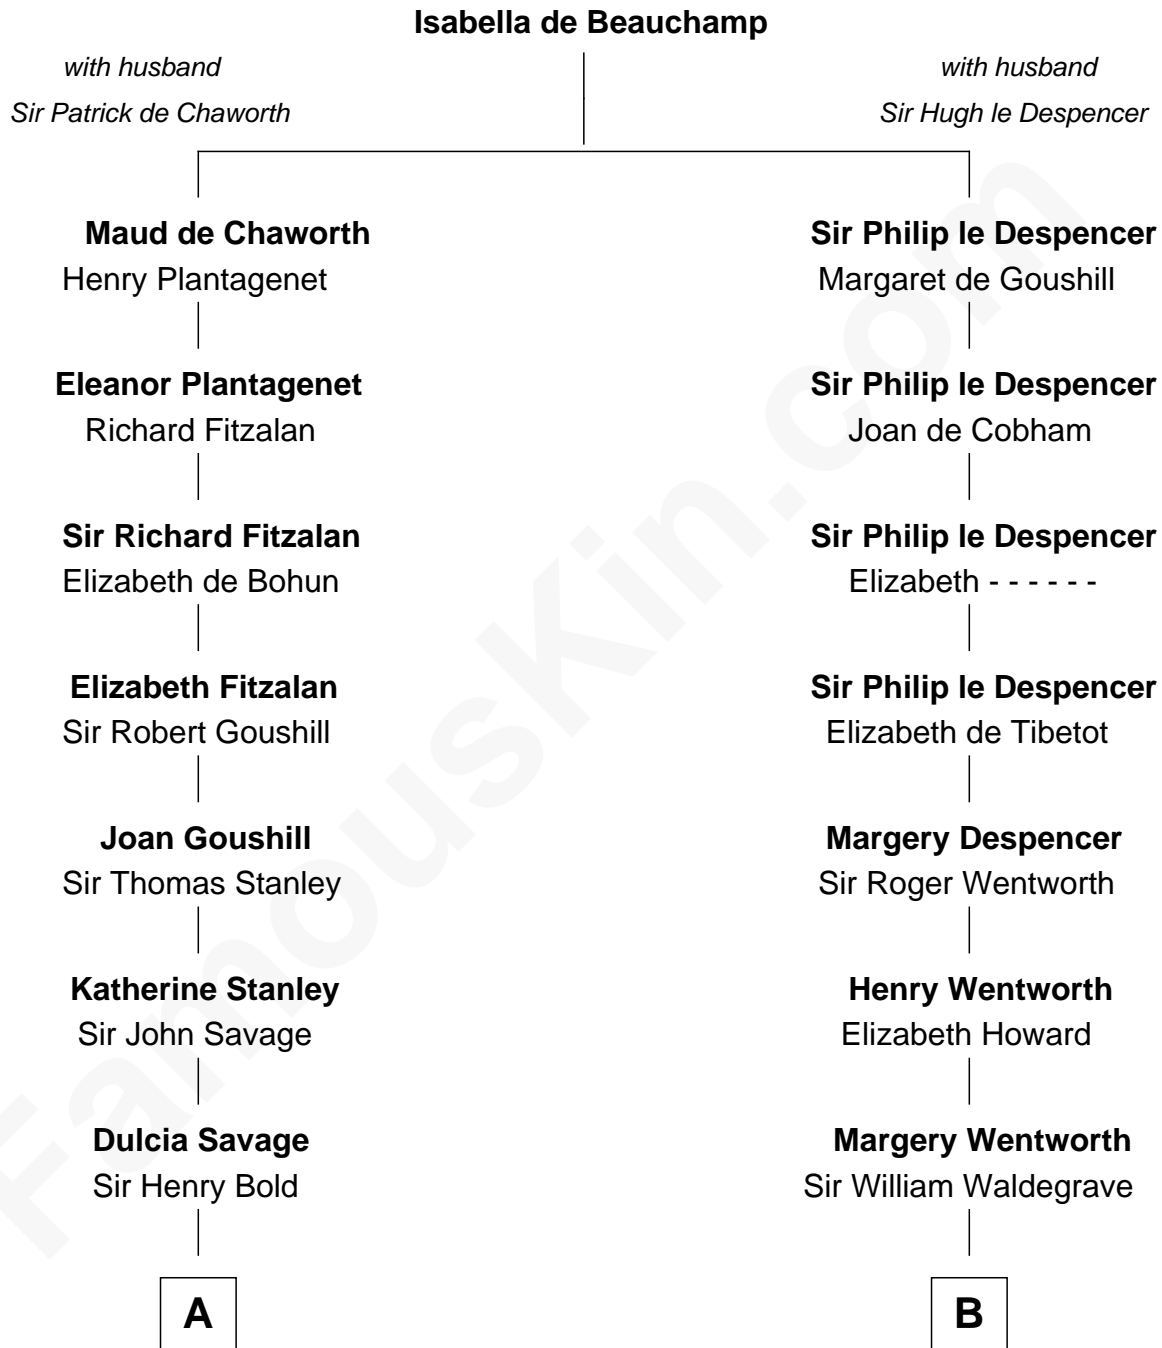

FamousKin.com Relationship Chart of

James Madison

4th U.S. President

15th cousin 6 times removed of

Maggie Gyllenhaal

Movie Actress

C

Anders Leonard Gyllenhaal

Selma Amanda Nelson

Leonard Ephraim Gyllenhaal

Philo Pendleton

Hugh Anders Gyllenhaal

Virginia Lowrie Childs

Stephen Roark Gyllenhaal

Naomi Achs

Maggie Gyllenhaal