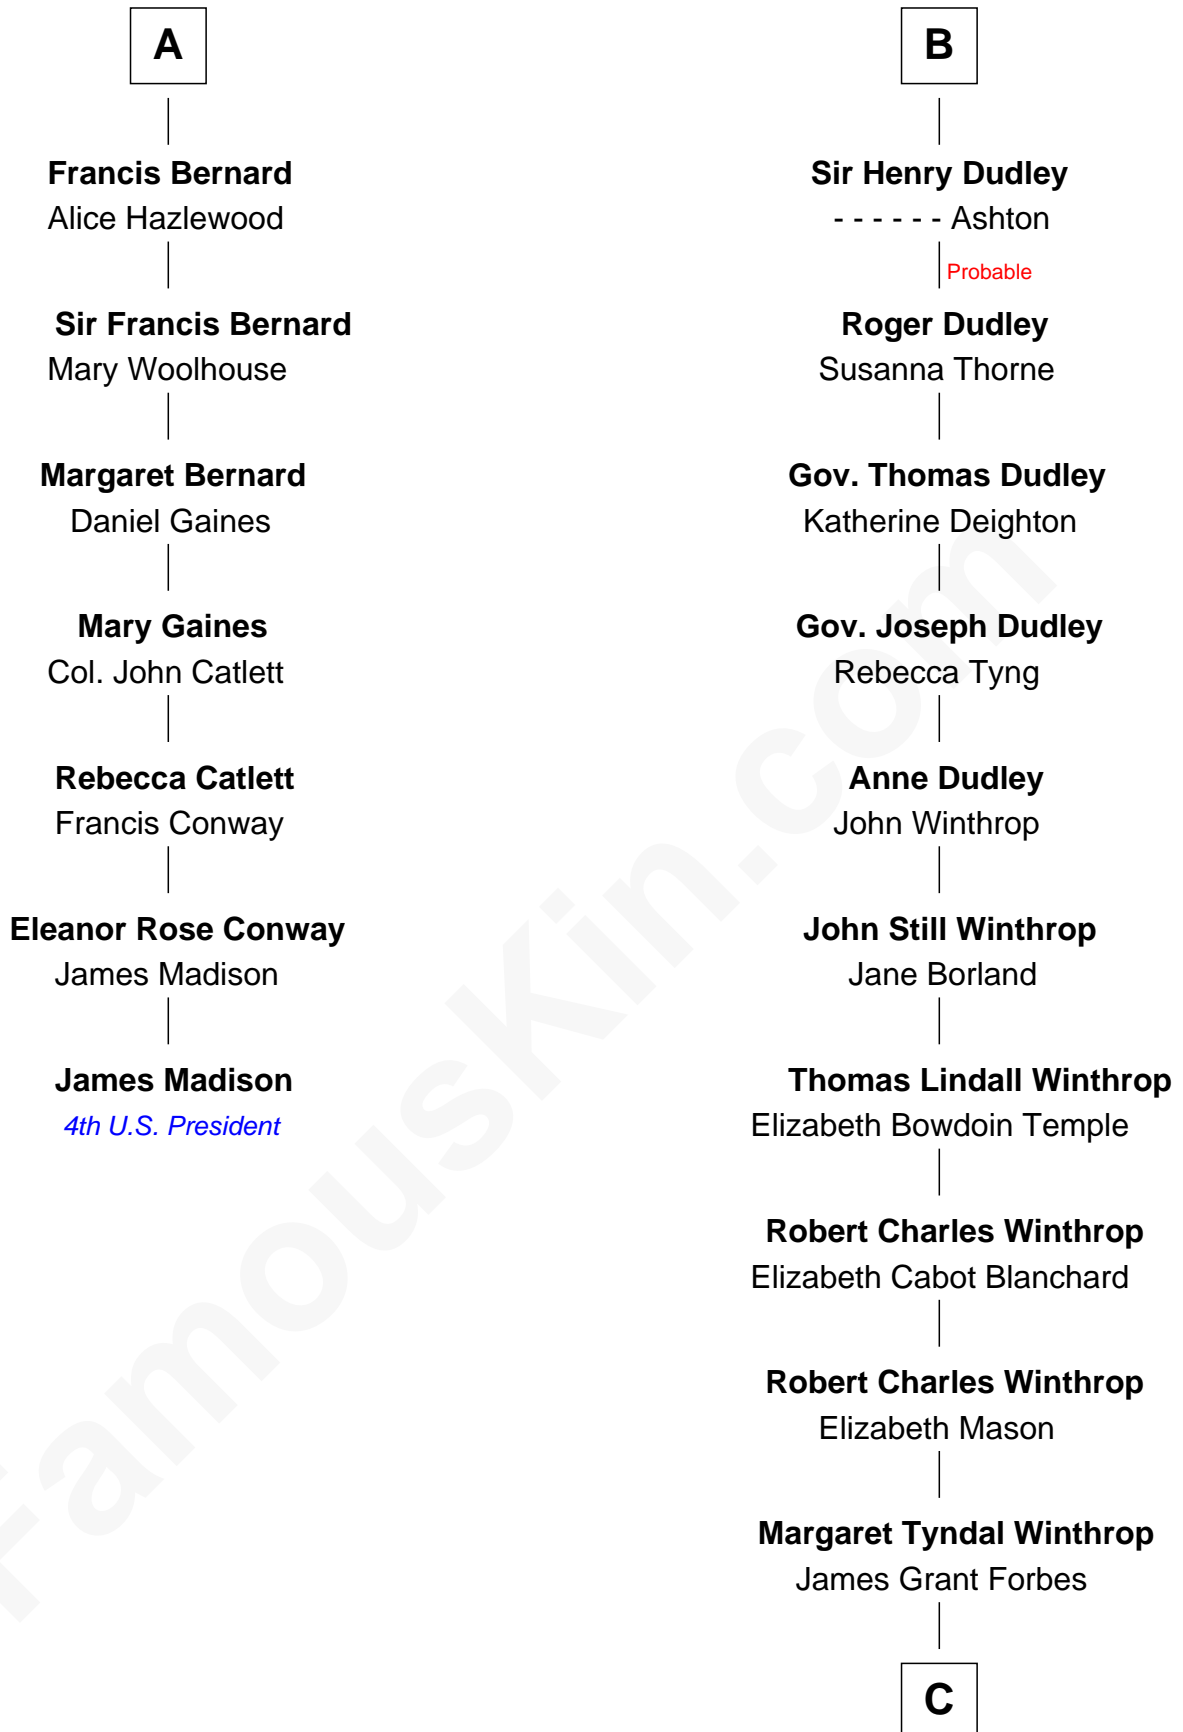

# FamousKin.com Relationship Chart of

**James Madison**

*4th U.S. President*

13th cousin 5 times removed of

**John Kerry**

*68th U.S. Secretary of State*

**Sir William de Ros**  
Margery de Badlesmere

**C**

—  
**Rosemary Isabel Forbes**

Richard John Kerry

—  
**John Kerry**

*68th U.S. Secretary of State*

FamousKin.com