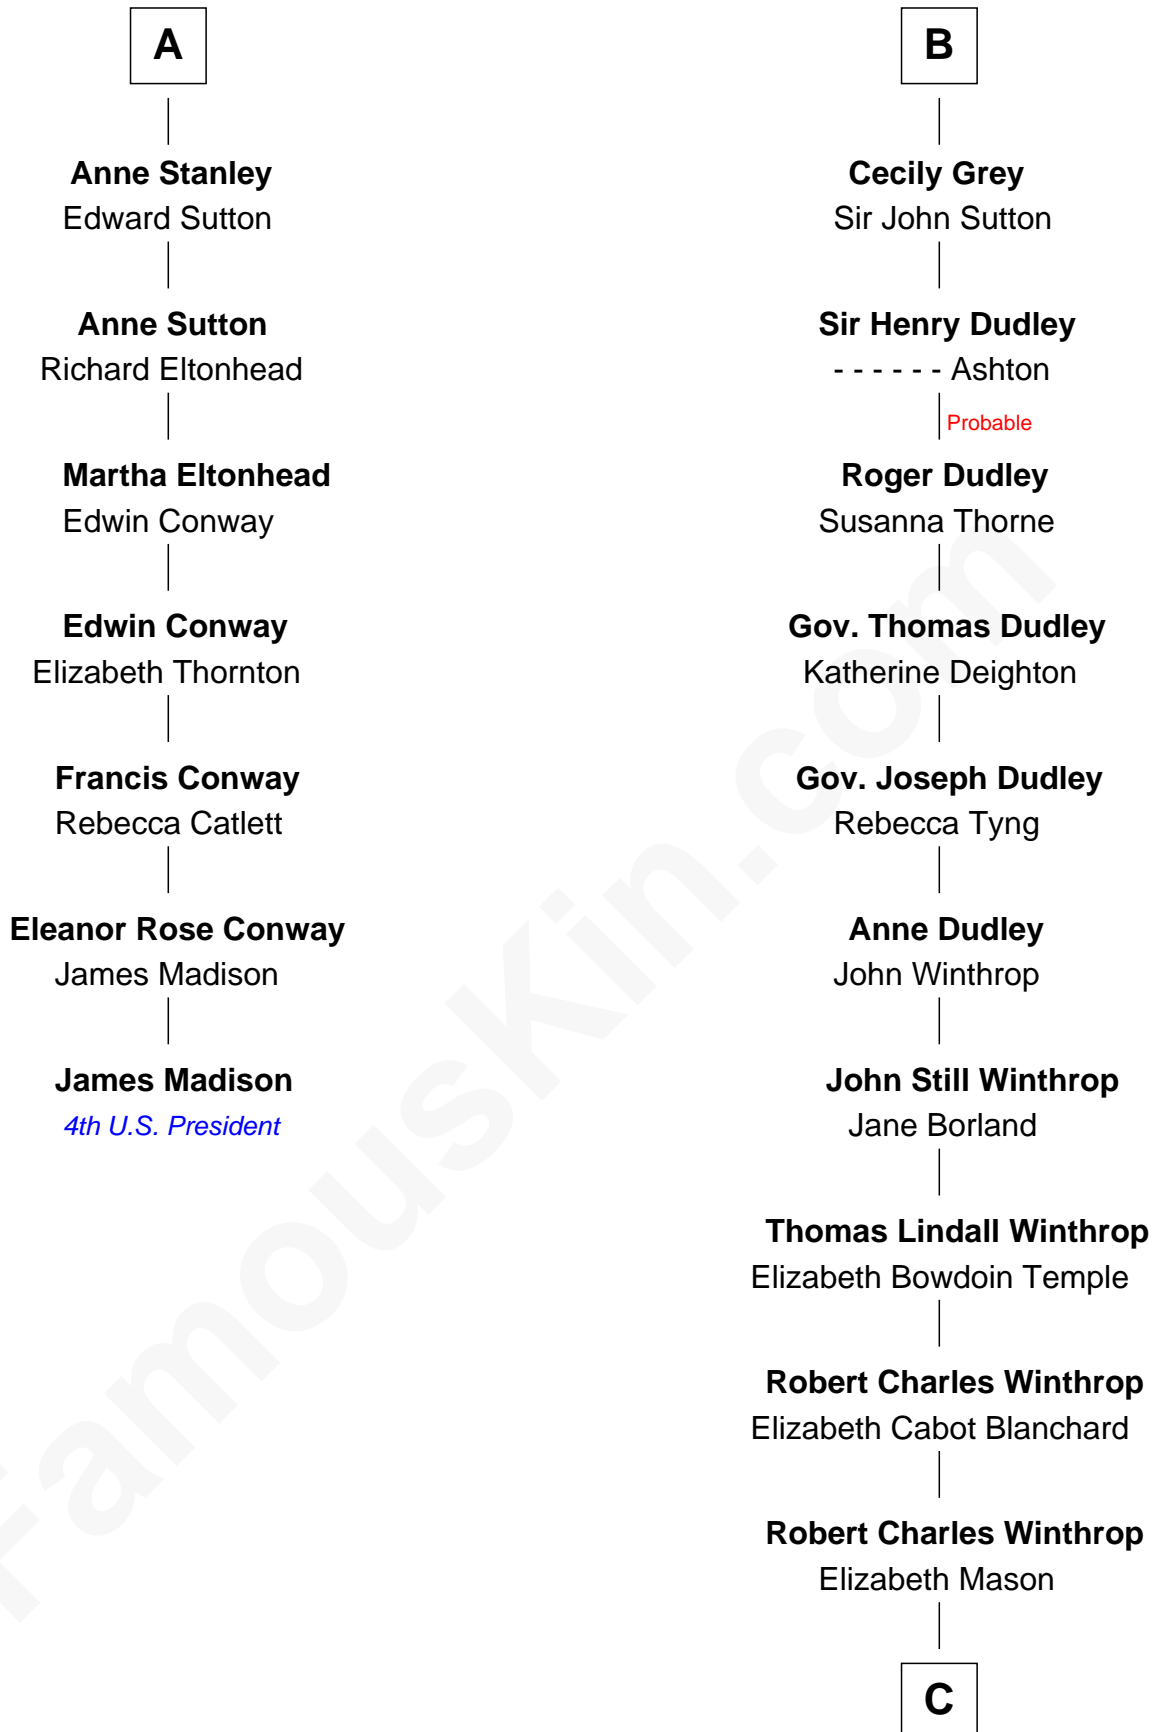

FamousKin.com Relationship Chart of

James Madison

4th U.S. President

13th cousin 6 times removed of

John Kerry

68th U.S. Secretary of State

Sir John de Harington

Joan - - - - -

Elizabeth de Multon

Sir John Harington

- - - - -

Sir Robert Harington

Isabel Loring

Sir William Harington

Margaret Hill

Elizabeth Harington

William Bonville

William Bonville

Katherine Neville

Cecily Bonville

Thomas Grey

B

C

—
Margaret Tyndal Winthrop

James Grant Forbes

—
Rosemary Isabel Forbes

Richard John Kerry

—
John Kerry

68th U.S. Secretary of State

FamousKin.com