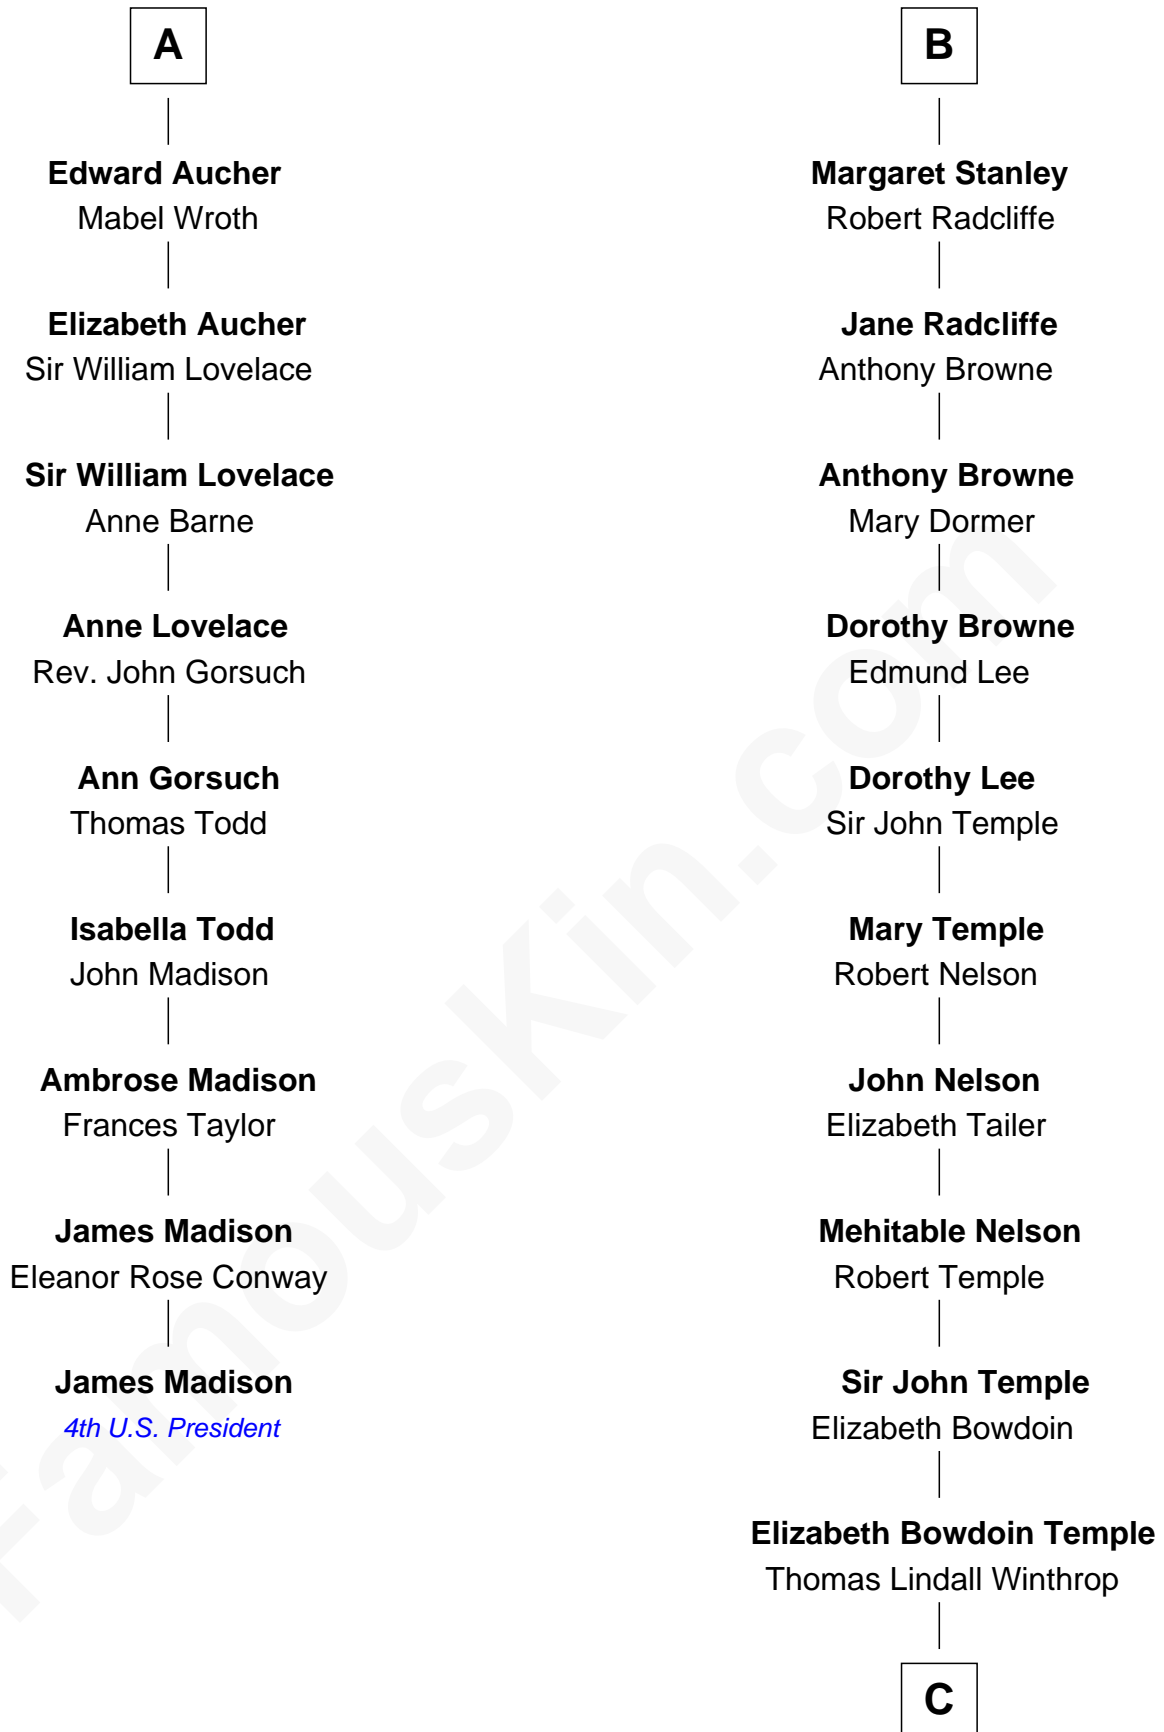

FamousKin.com Relationship Chart of

James Madison

4th U.S. President

15th cousin 6 times removed of

John Kerry

68th U.S. Secretary of State

William de Montagu
Katherine de Grandison

Sibyl de Montagu
Sir Edmund Fitzalan

A

Philippa de Montagu
Sir Roger de Mortimer

Edmund Mortimer
Philippa Plantagenet

Elizabeth Mortimer
Sir Henry Percy

Sir Henry Percy
Eleanor Neville

Anne Percy
Sir Thomas Hungerford

Mary Hungerford
Sir Edward Hastings

Anne Hastings
Sir Thomas Stanley

B

C

Robert Charles Winthrop
Elizabeth Cabot Blanchard

Robert Charles Winthrop
Elizabeth Mason

Margaret Tyndal Winthrop
James Grant Forbes

Rosemary Isabel Forbes
Richard John Kerry