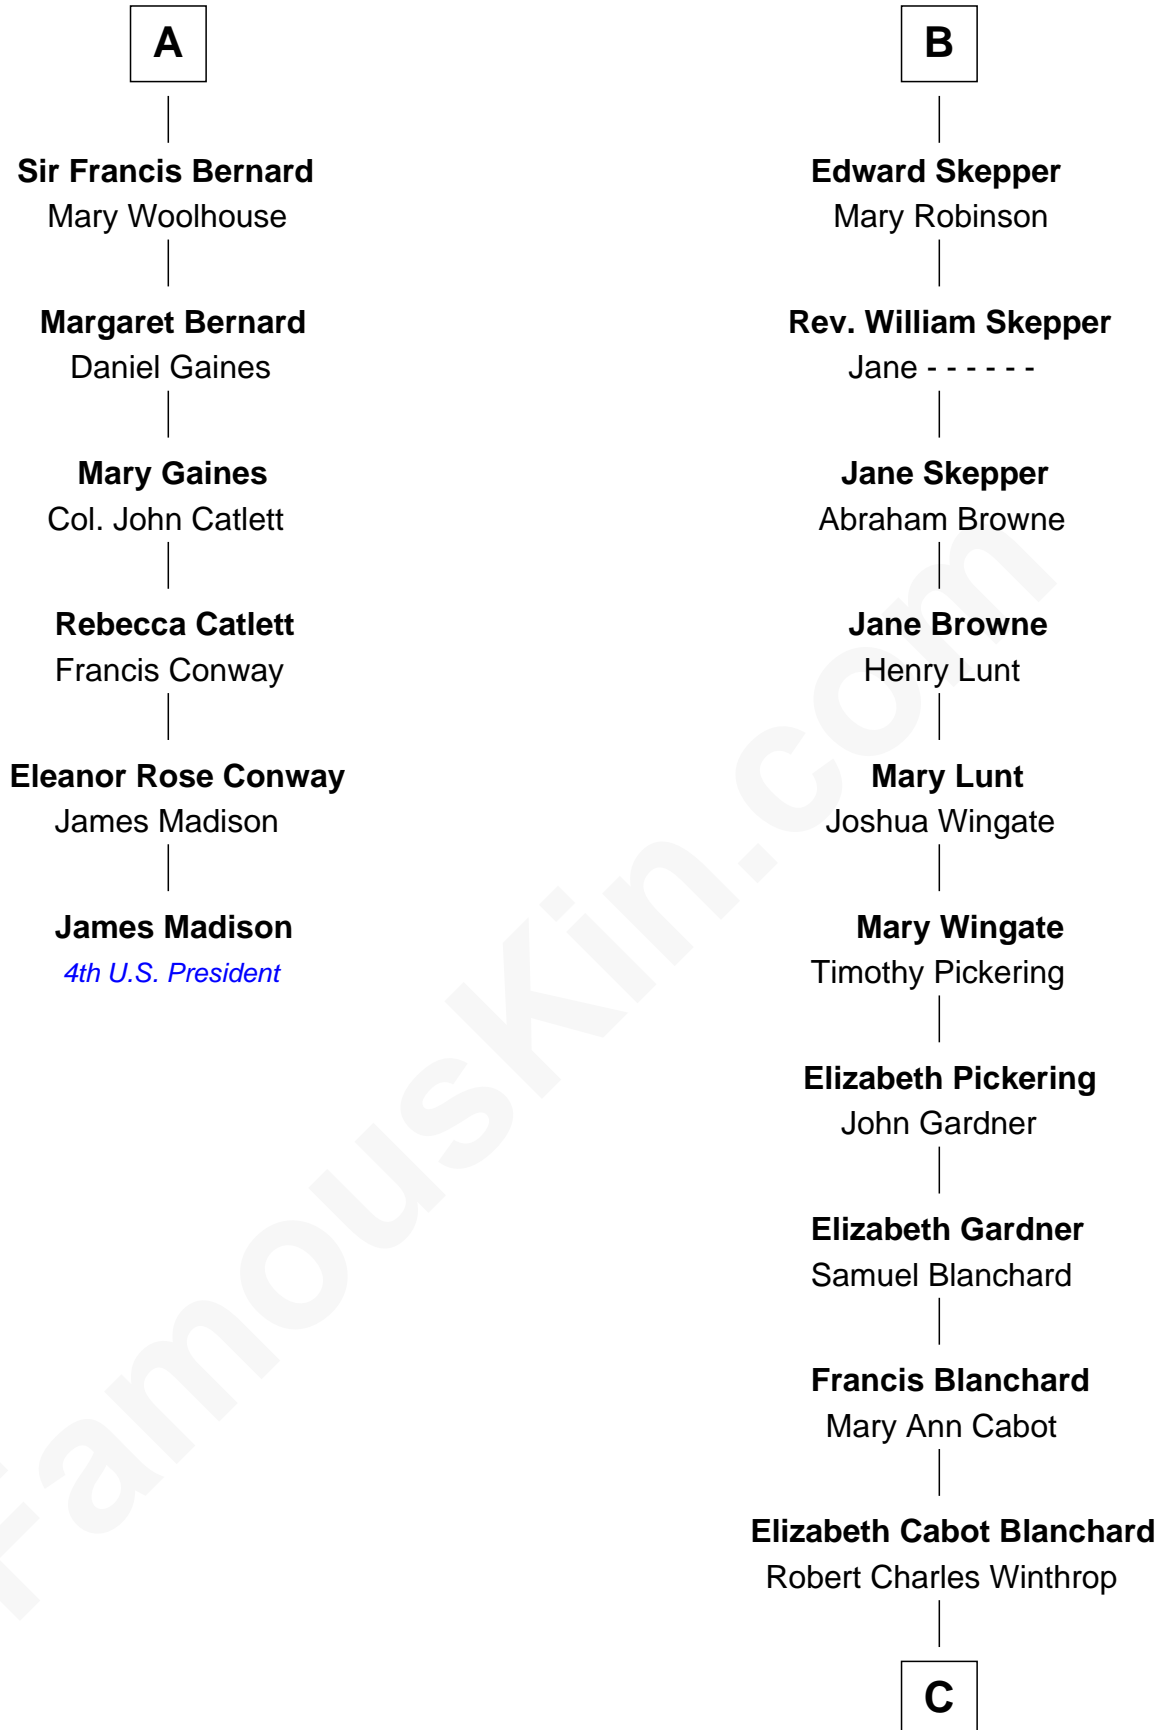

FamousKin.com Relationship Chart of

James Madison

4th U.S. President

12th cousin 8 times removed of

John Kerry

68th U.S. Secretary of State

Sir Hugh de Stafford
Philippa de Beauchamp

Margaret de Stafford

Margaret Daundelyn

John Bernard

Cecily Muscote

Francis Bernard

Alice Hazlewood

A

Katherine de Stafford

Michael de la Pole

Isabel de la Pole

Thomas Morley

Anne Morley

Sir John Hastings

Elizabeth Hastings

Sir Robert Hildyard

Sir Piers Hildyard

Joan de la See

Isabel Hildyard

Ralph Legard

Joan Ledgard

Richard Skepper

B

C

Robert Charles Winthrop

Elizabeth Mason