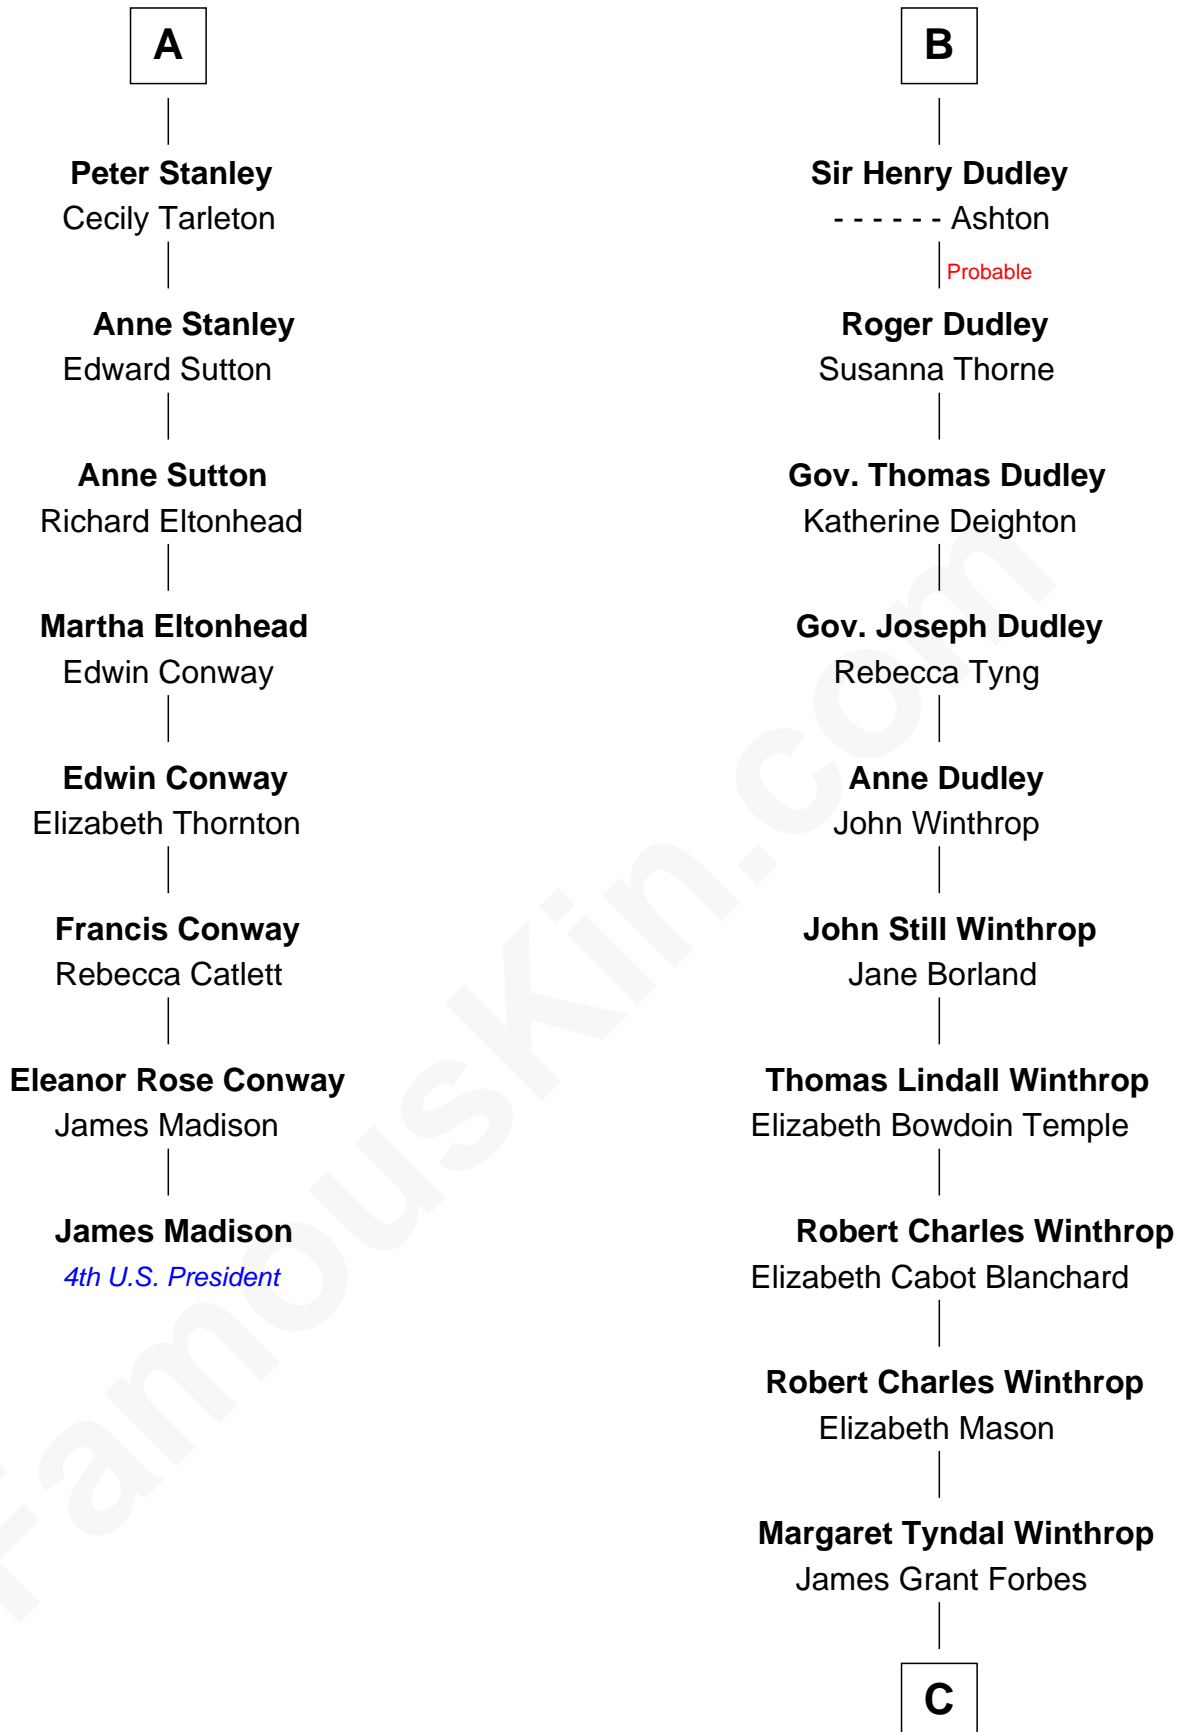

# FamousKin.com Relationship Chart of

**James Madison**

*4th U.S. President*

14th cousin 4 times removed of

**John Kerry**

*68th U.S. Secretary of State*

**Sir Robert de Holland**

Maude la Zouche

**C**

—  
**Rosemary Isabel Forbes**

Richard John Kerry

—  
**John Kerry**

*68th U.S. Secretary of State*

FamousKin.com