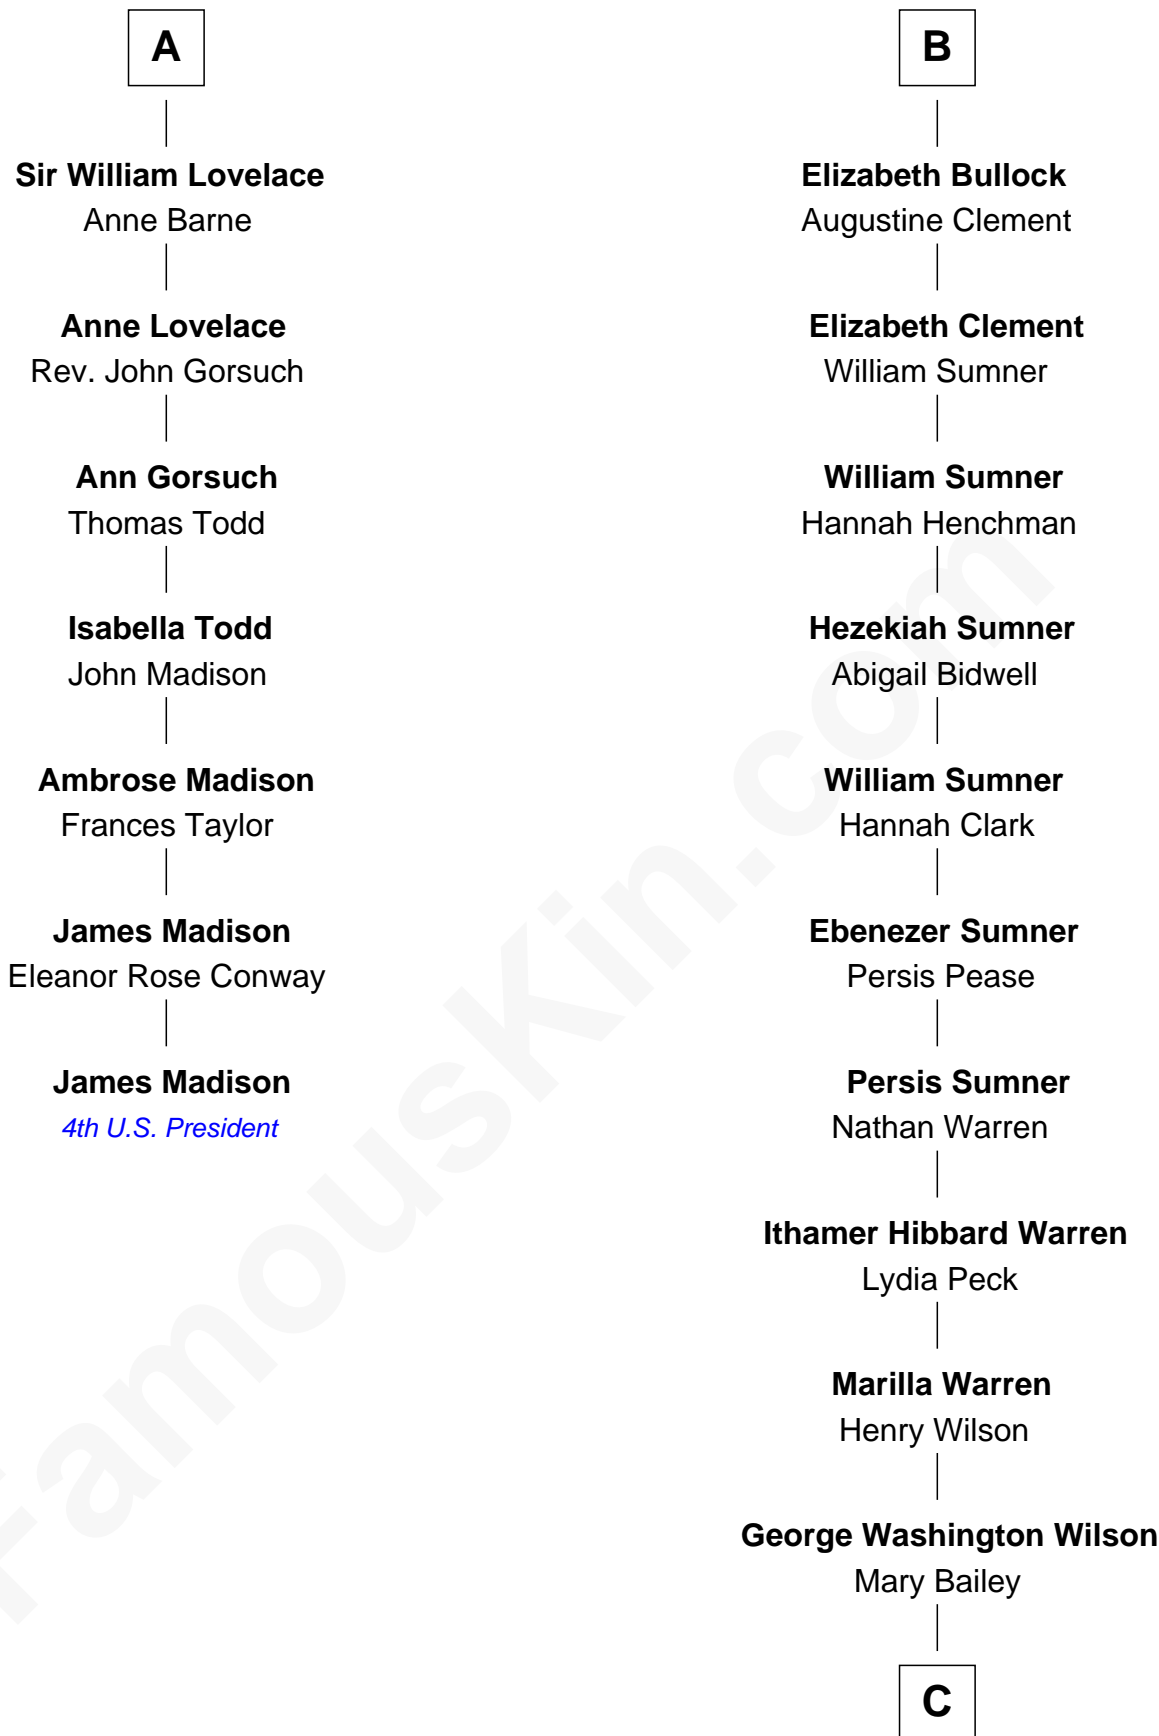

FamousKin.com Relationship Chart of

James Madison

4th U.S. President

13th cousin 7 times removed of

Dennis Wilson

Co-Founder of The Beach Boys

Sir Richard Sergeaux

Philippe Fitzalan

Affra Cornwallis

Sir Anthony Aucher

Edward Aucher

Mabel Wroth

Elizabeth Aucher

Sir William Lovelace

A

Alice Sergeaux

Sir Richard de Vere

Sir John de Vere

Elizabeth Howard

Joan de Vere

Sir William Norreys

Margaret Norreys

Gilbert Bullock

Thomas Bullock

Alice Kingsmill

Richard Bullock

Alice Berrington

William Bullock

B

C

—
William Henry Wilson

Alta Lenora Chitwood