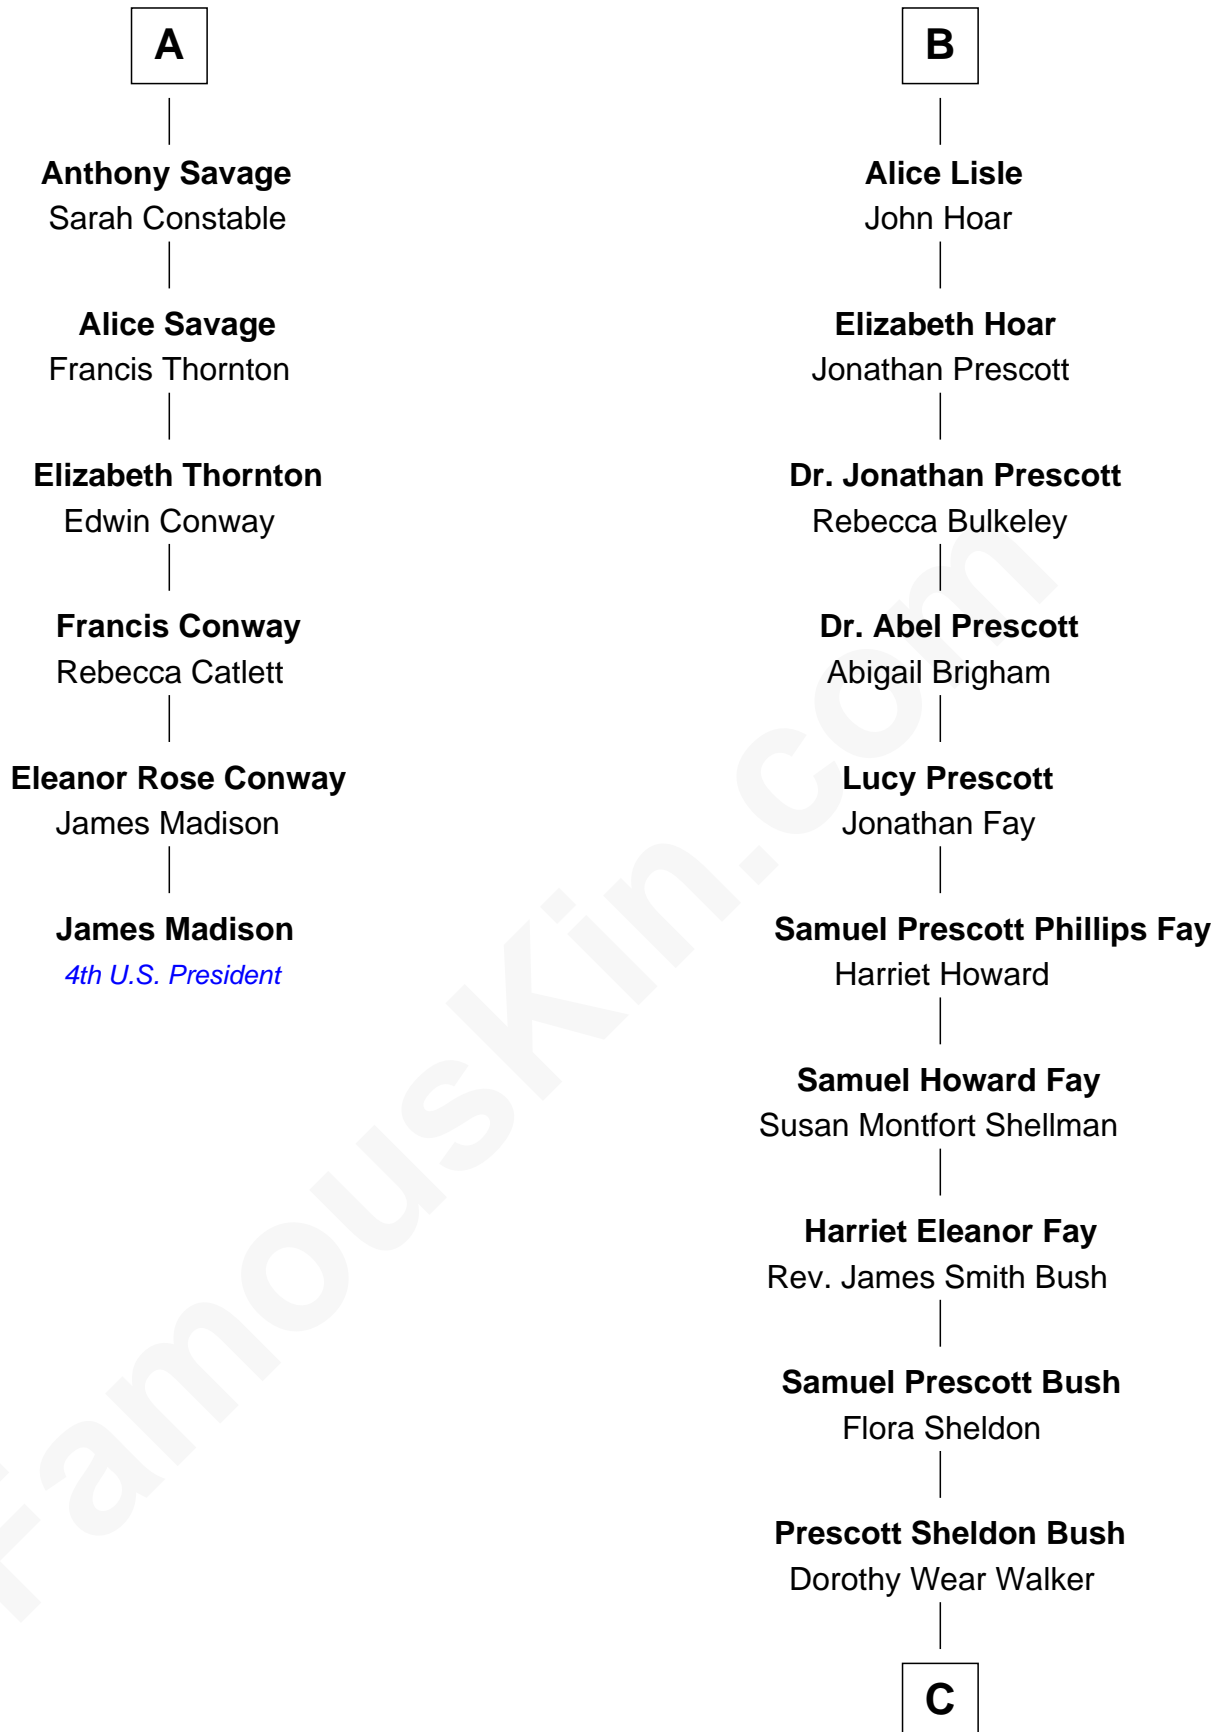

# FamousKin.com Relationship Chart of

**James Madison**

*4th U.S. President*

12th cousin 6 times removed of

**Jeb Bush**

*43rd Governor of Florida*

**Sir Humphrey Stafford**

Eleanor Aylesbury

**Elizabeth Stafford**  
Sir Richard de Beauchamp

**Anne de Beauchamp**  
Sir Richard Lygon

**Sir Richard Lygon**  
Margaret Greville

**Anne Lygon**  
Sir Christopher Savage

**Francis Savage**  
Anne Sheldon

**Walter Savage**  
Elizabeth Hall

**Ralph Savage**  
-----

**A**

**Anne Stafford**  
Sir William Berkeley

**Richard Berkeley**  
Elizabeth Conningsby

**Sir John Berkeley**  
Isabel Dennis

**Sir Richard Berkeley**  
Elizabeth Jermy

**Mary Berkeley**  
Sir John Hungerford

**Bridget Hungerford**  
Sir William Lisle

**John Lisle**  
Alice Beckenshaw

**B**

FamousKin.com