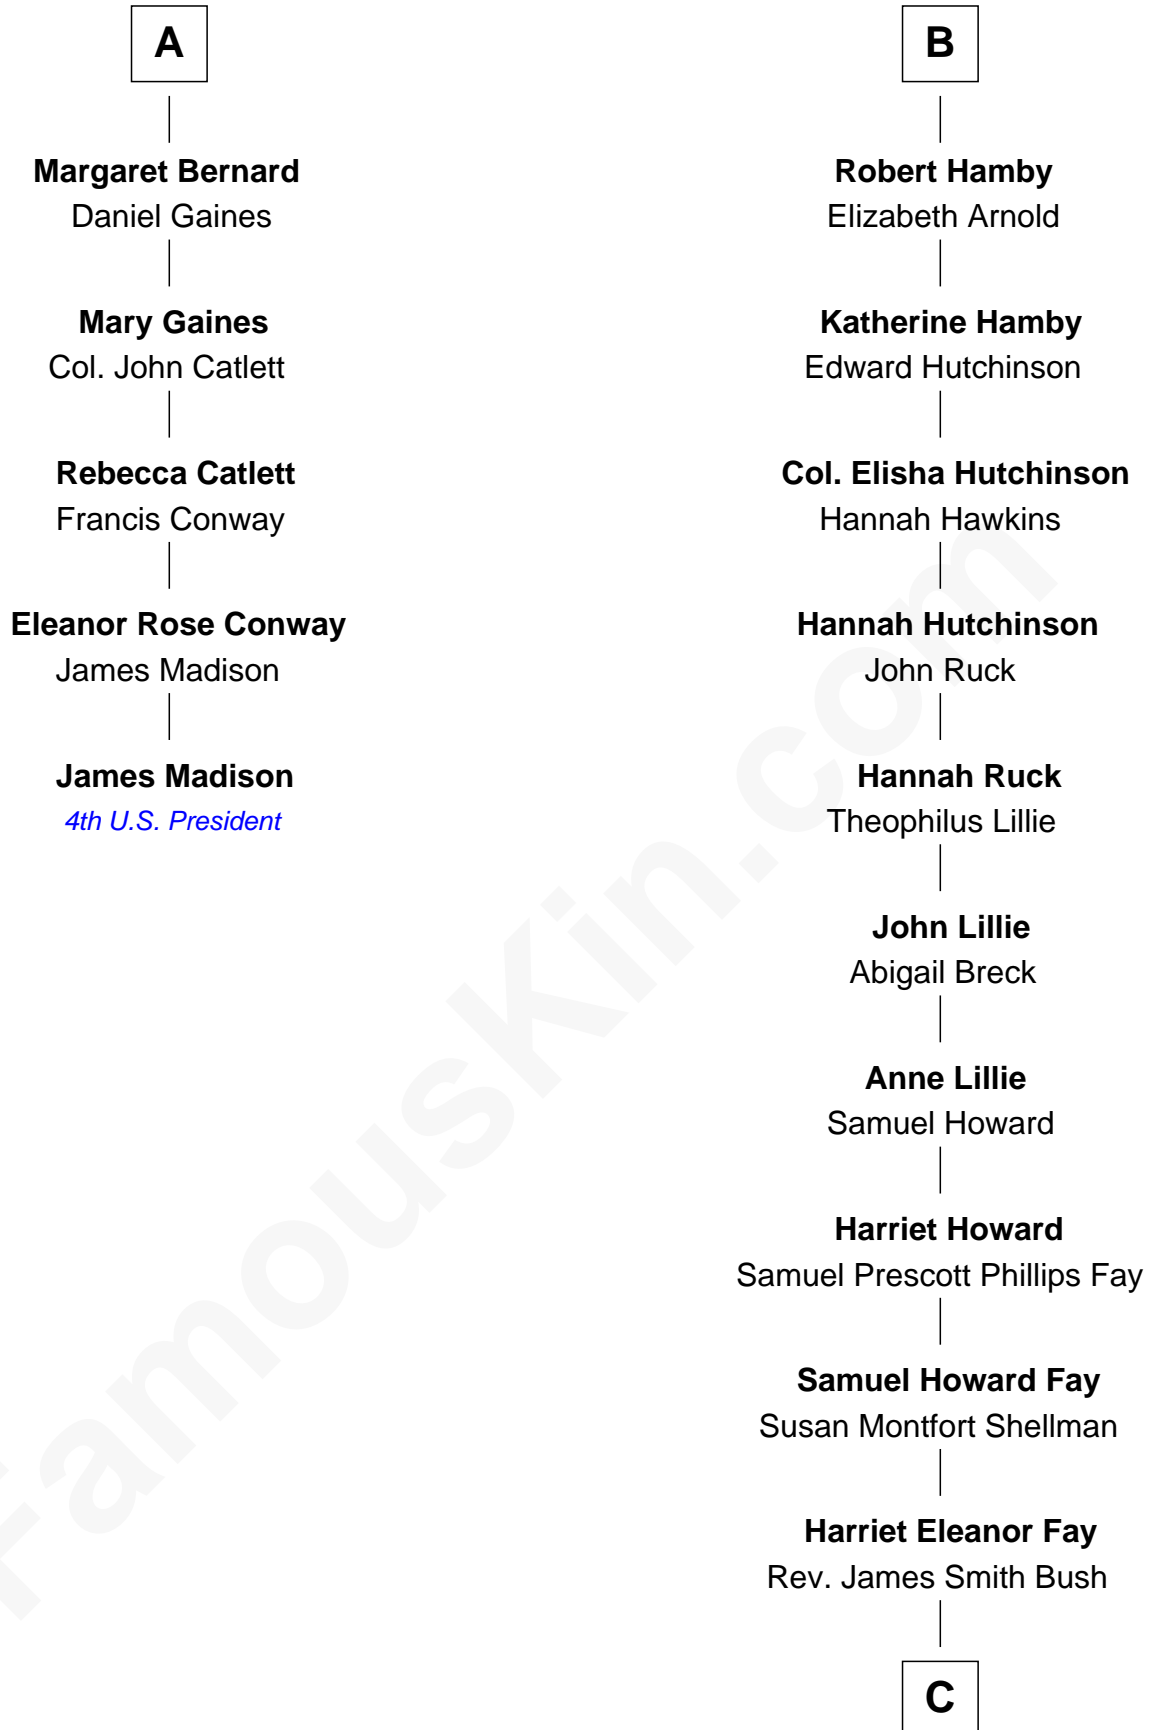

FamousKin.com Relationship Chart of

James Madison

4th U.S. President

11th cousin 9 times removed of

Jeb Bush

43rd Governor of Florida

Stephen le Scrope

Margery de Welles

John le Scrope
Elizabeth Chaworth

Elizabeth le Scrope
Sir Henry le Scrope

Margaret Scrope
John Bernard

John Bernard
Margaret Daundelyn

John Bernard
Cecily Muscote

Francis Bernard
Alice Hazlewood

Sir Francis Bernard
Mary Woolhouse

A

Maude le Scrope
Sir Baldwin Freville

Margaret Freville
Sir Hugh Willoughby

Margery Willoughby
Sir Godfrey Hilton

Elizabeth Hilton
Richard Thimbleby

Anne Thimbleby
John Booth

Eleanor Booth
Edward Hamby

William Hamby
Margaret Blewett

B

C

Samuel Prescott Bush

Flora Sheldon

Prescott Sheldon Bush

Dorothy Wear Walker

George Herbert Walker Bush

Barbara Pierce