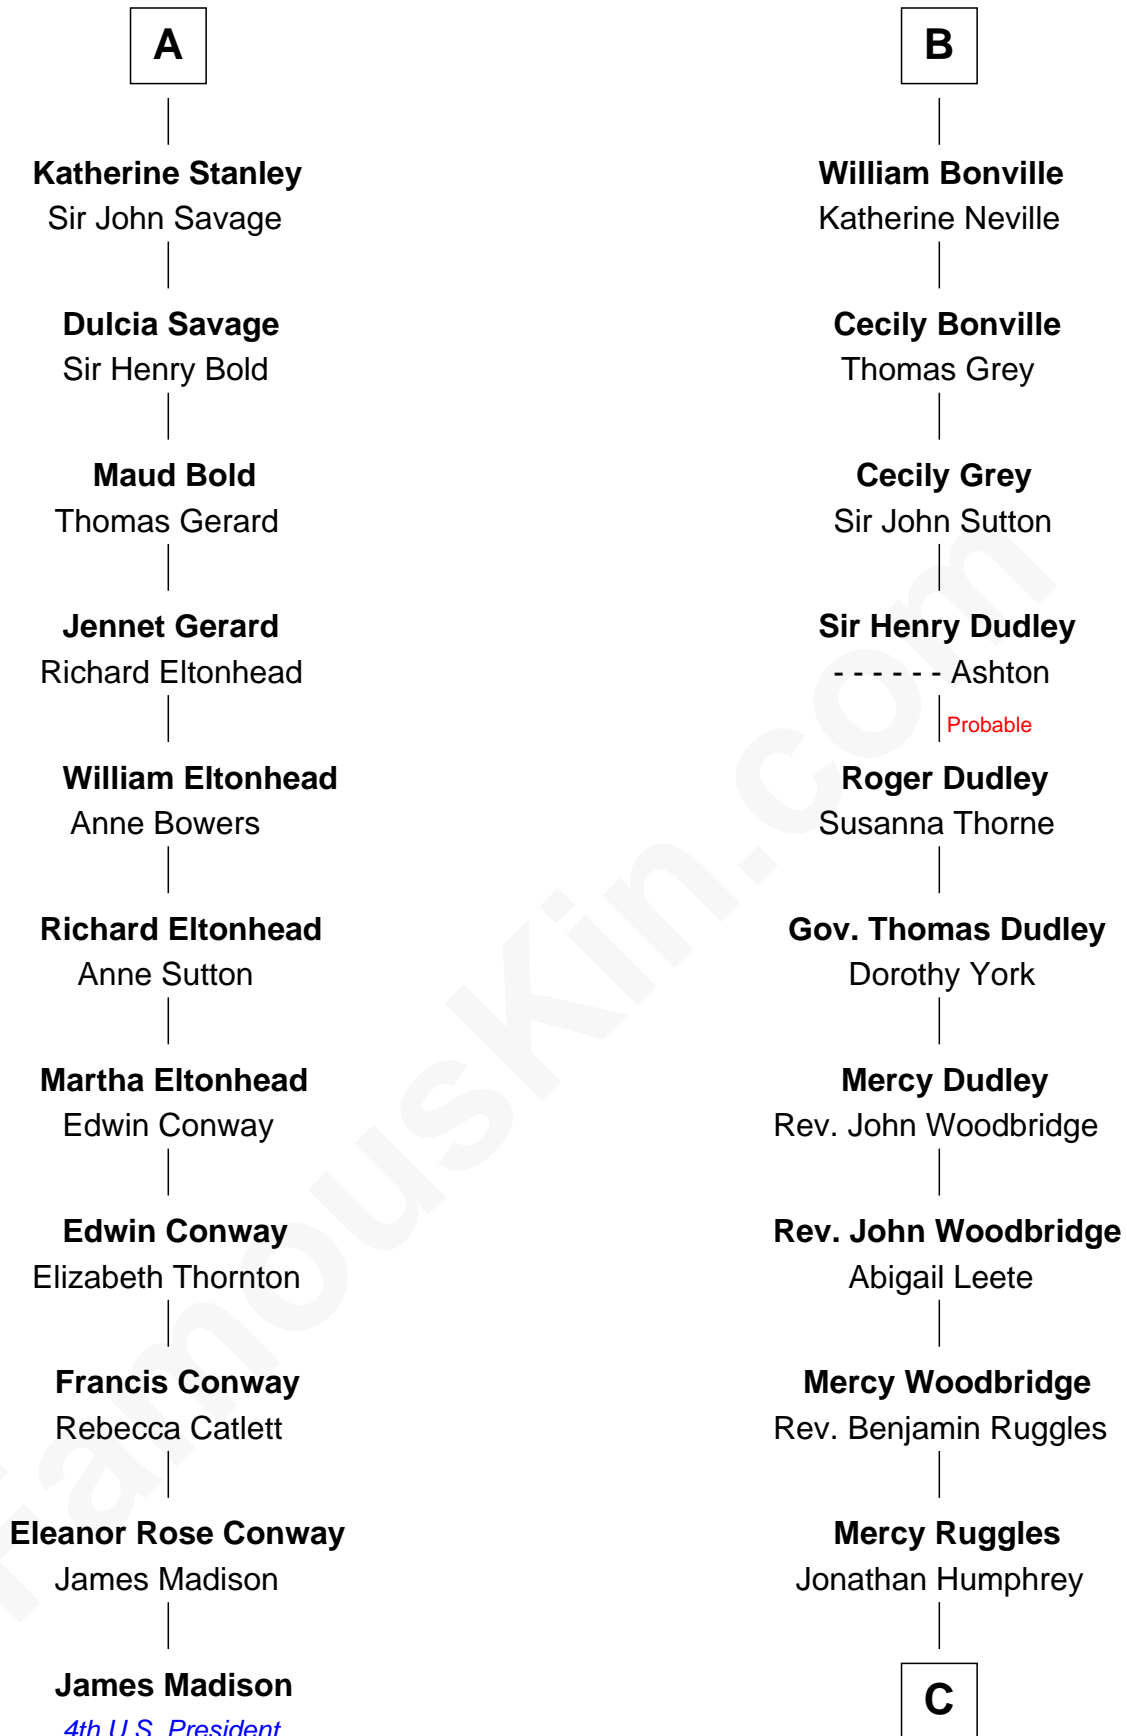

# FamousKin.com Relationship Chart of

**James Madison**

*4th U.S. President*

17th cousin 3 times removed of

**John Brown**

*American Abolitionist*

**Sir Humphrey de Bohun**

Maud of Eu

Sir John de Verdun

**Maud de Verdun**

Sir John de Grey

**Sir Roger de Grey**

Elizabeth de Hastings

**Sir Reynold de Grey**

Eleanor le Strange

**Sir Reynold Grey**

Margaret de Ros

**Margaret Grey**

Sir William Bonville

**William Bonville**

Elizabeth Harington

**B**

**C**

**Oliver Humphrey**

Sarah Garrett

**Ruth Humphrey**

Gideon Mills

**Ruth Mills**

Owen Brown

**John Brown**

*American Abolitionist*

FamousKin.com