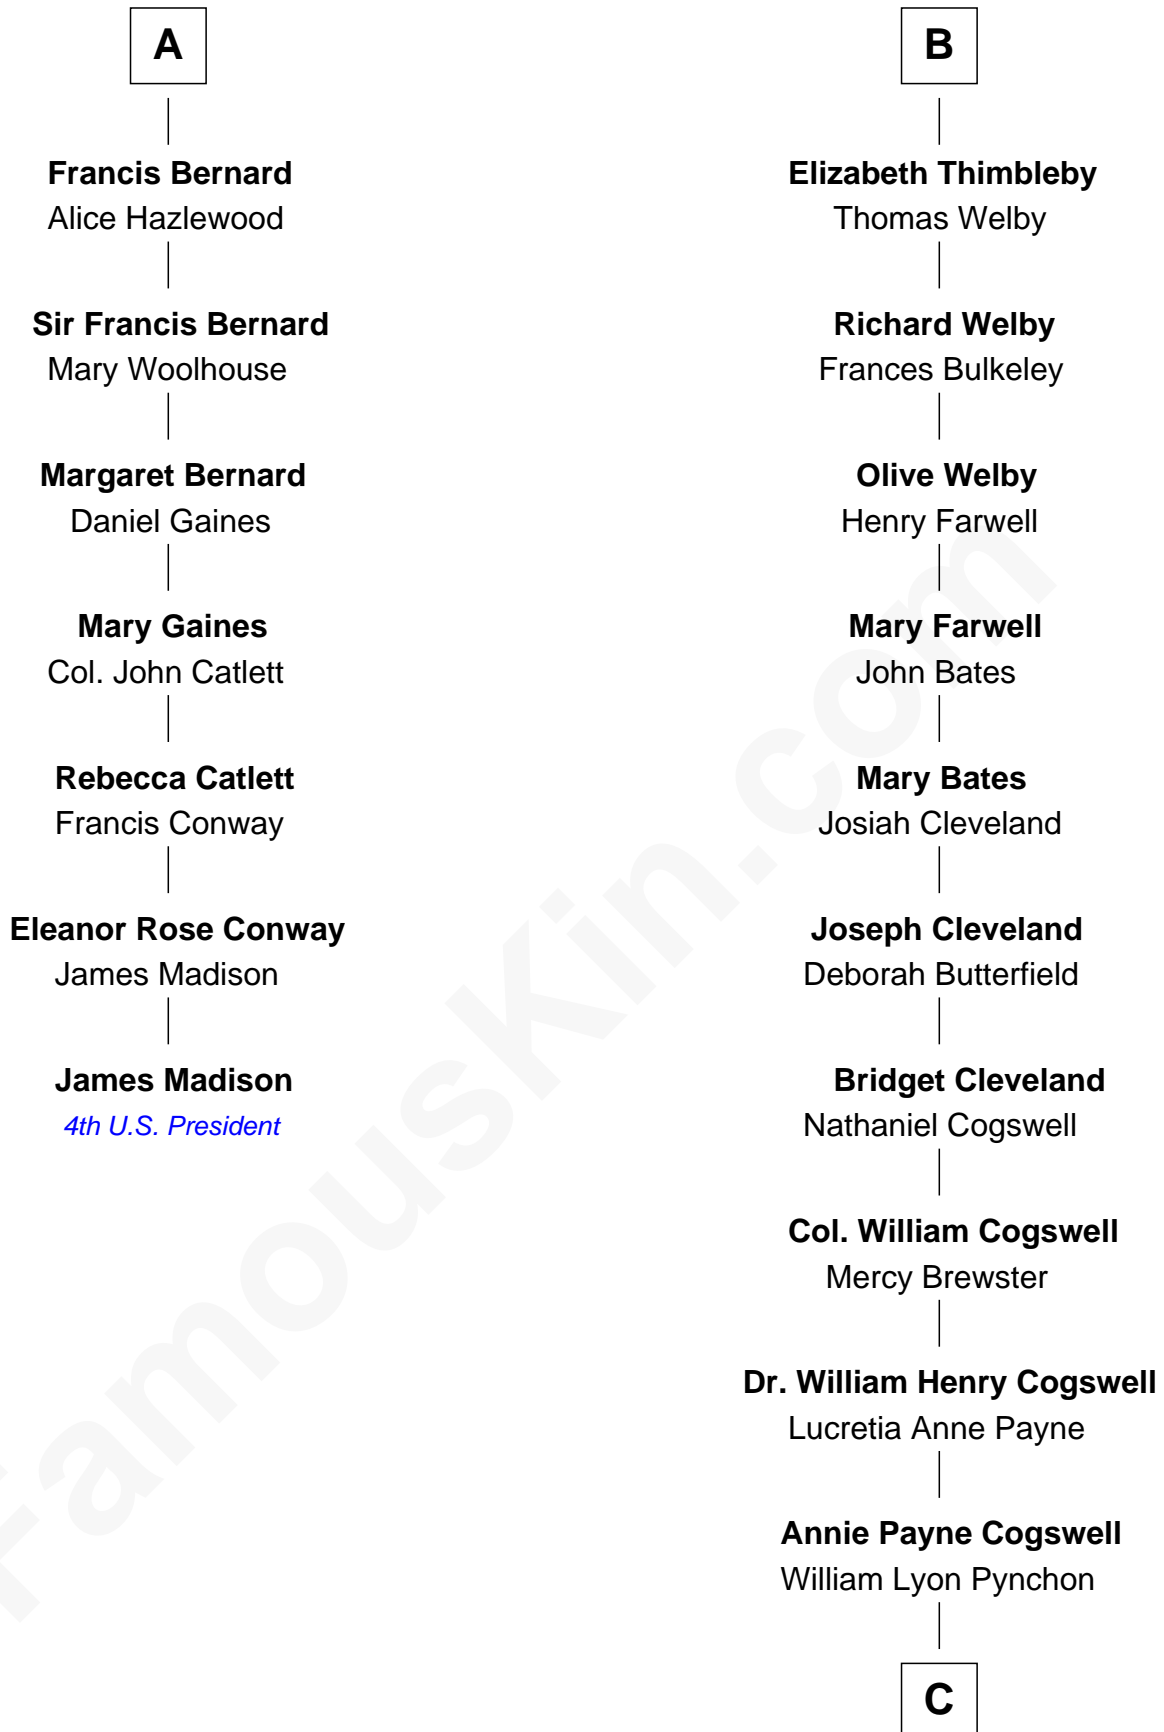

# FamousKin.com Relationship Chart of

**James Madison**

*4th U.S. President*

13th cousin 6 times removed of

**Thomas Pynchon**

*American Novelist*

**Sir William de Ros**  
Margery de Badlesmere

**C**

**William Henry Chichele Pynchon**

Carrie Susan Moyses

**Thomas Ruggles Pynchon**

Catherine Frances Bennett

**Thomas Pynchon**

*Novelist*

FamousKin.com