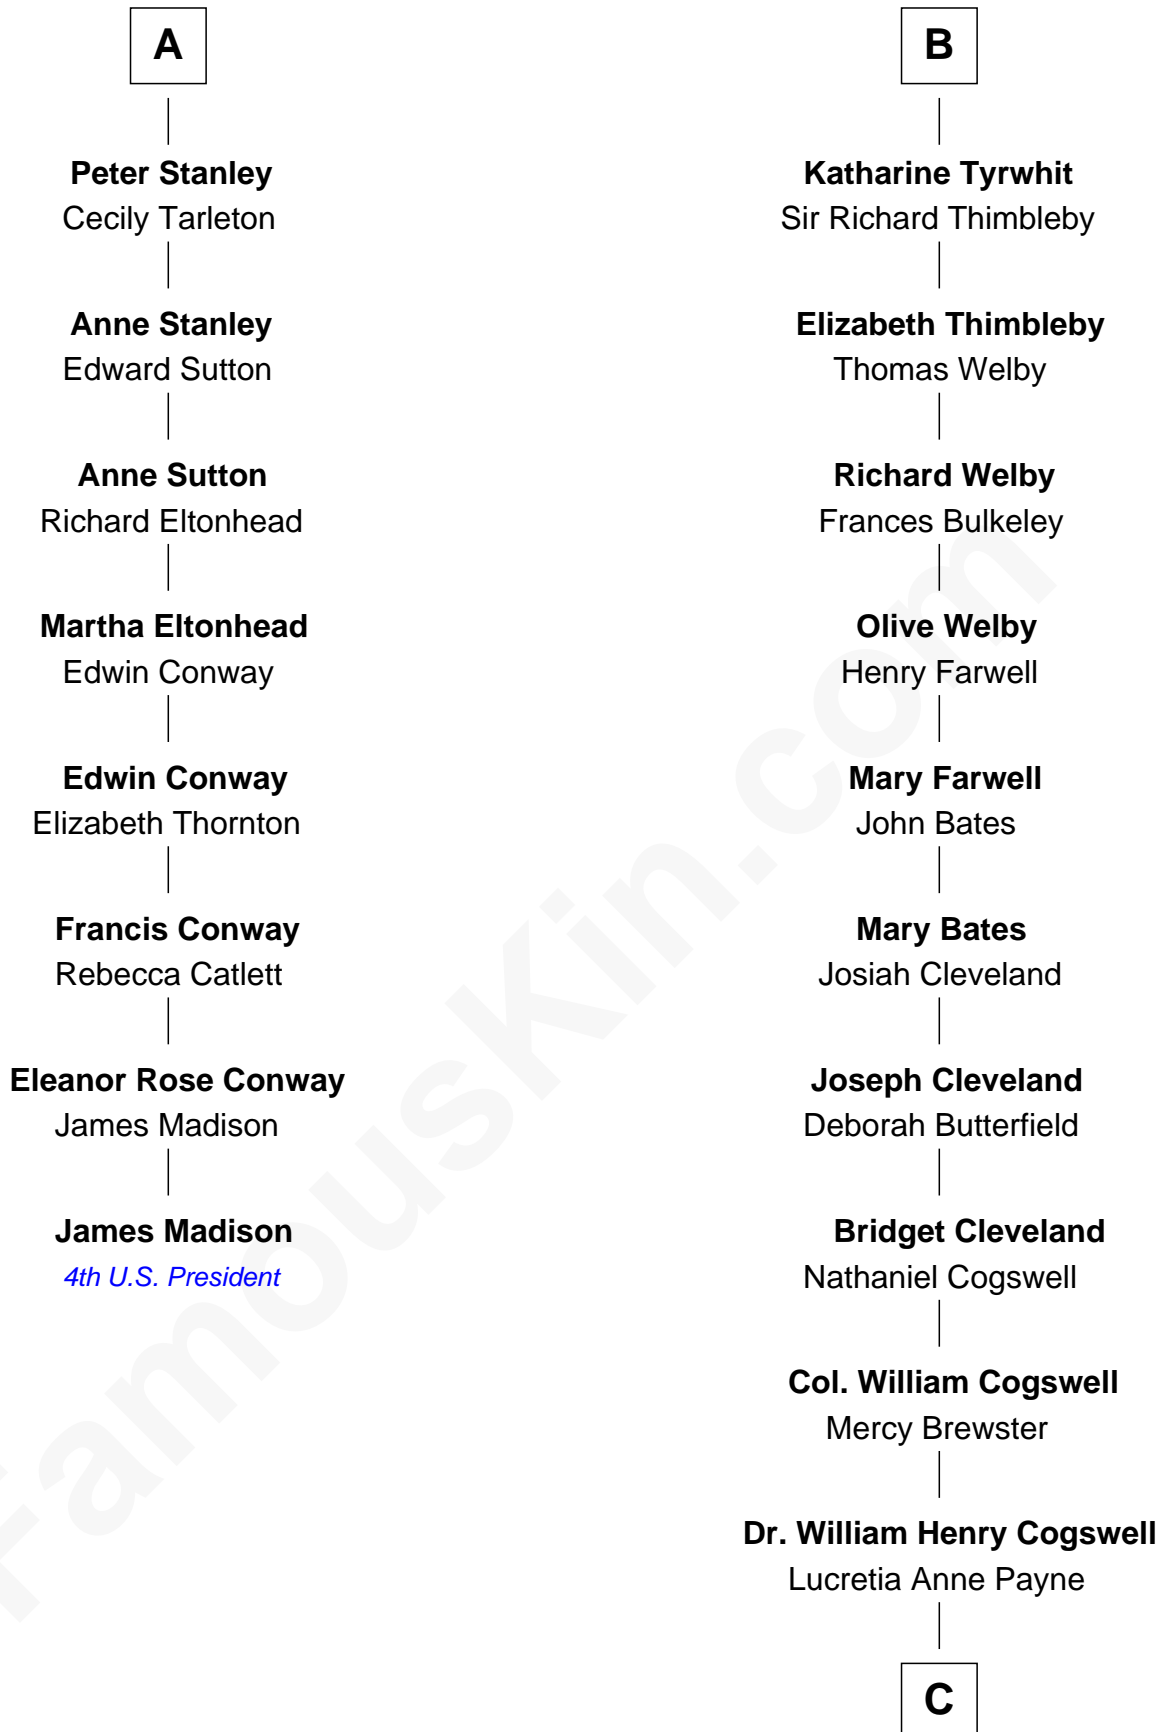

FamousKin.com Relationship Chart of

James Madison

4th U.S. President

14th cousin 6 times removed of

Thomas Pynchon

American Novelist

Sir Robert de Holland

Maude la Zouche

C

Annie Payne Cogswell

William Lyon Pynchon

William Henry Chichele Pynchon

Carrie Susan Moyses

Thomas Ruggles Pynchon

Catherine Frances Bennett

Thomas Pynchon