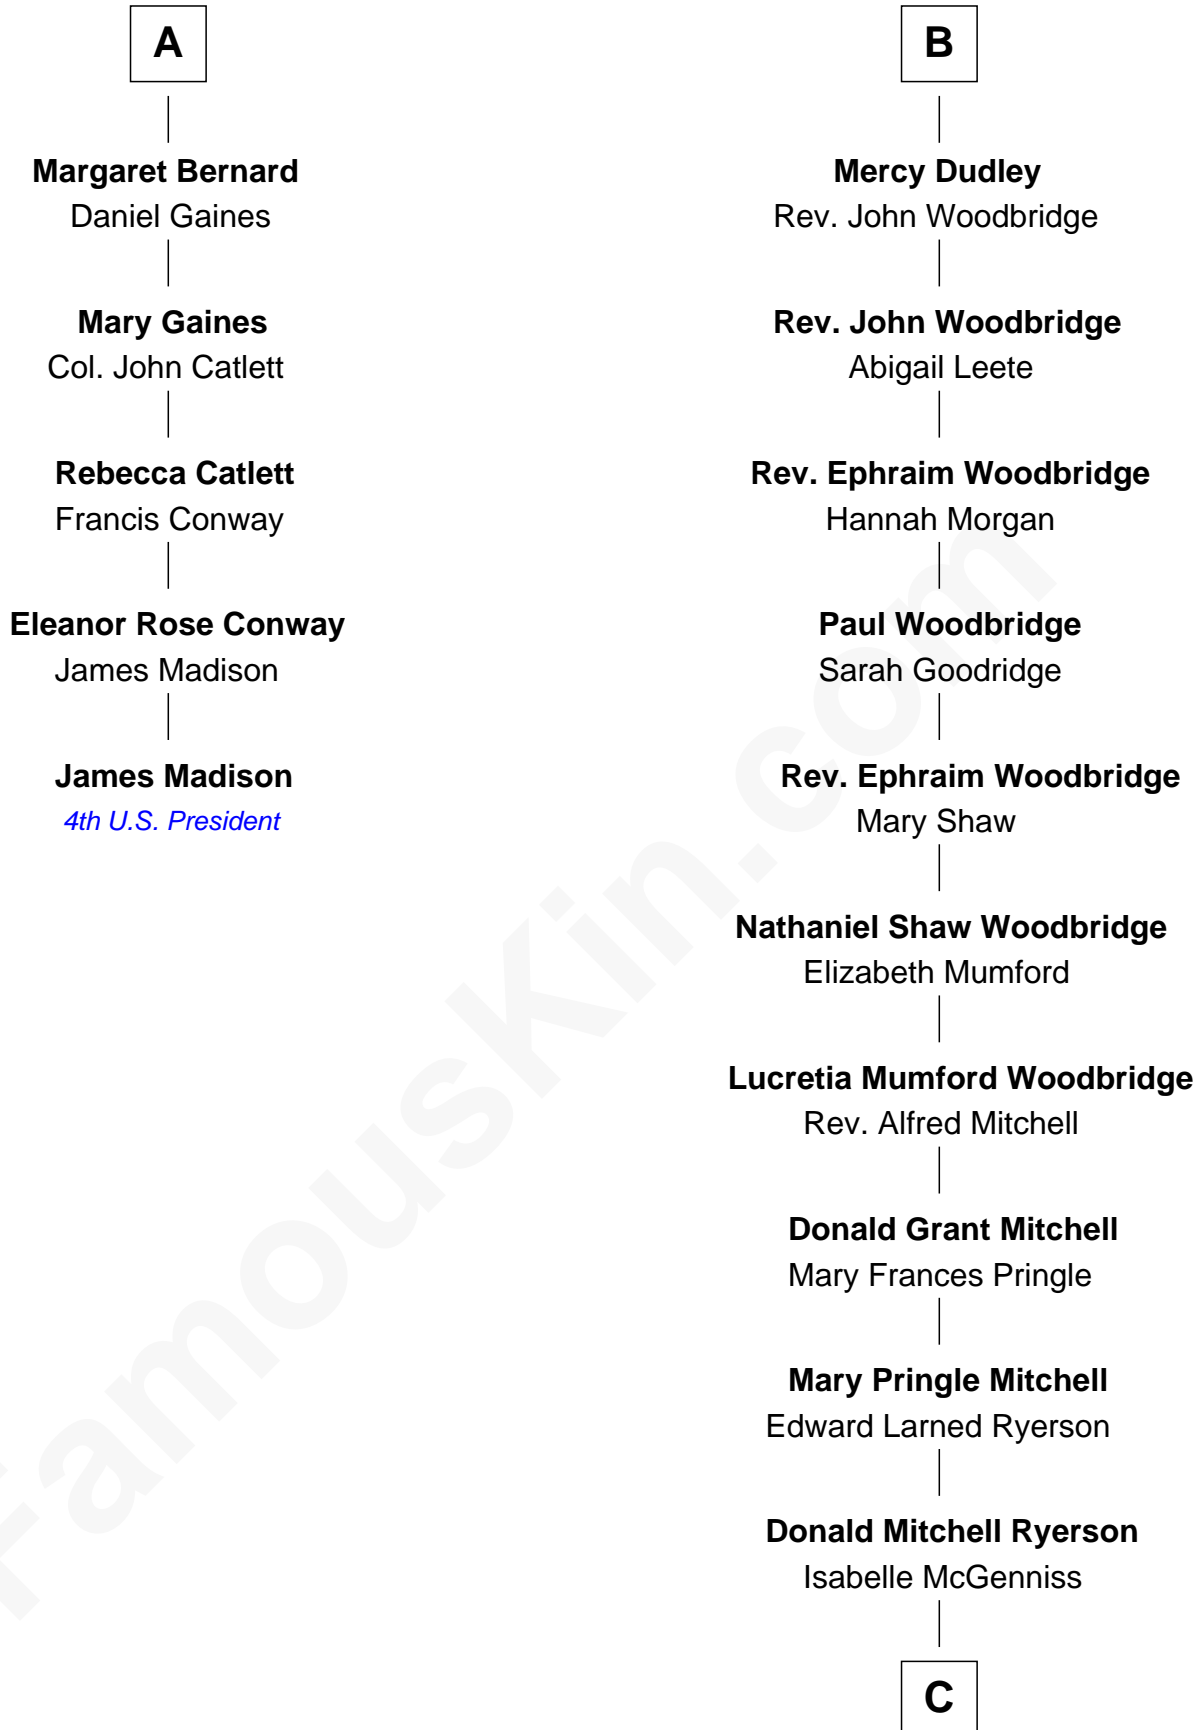

FamousKin.com Relationship Chart of

James Madison

4th U.S. President

11th cousin 8 times removed of

Paget Brewster

TV Actress

C

Joan Ryerson

George Washington Wales Brewster

Galen Brewster

Hathaway Tew

Paget Brewster

TV Actress

FamousKin.com