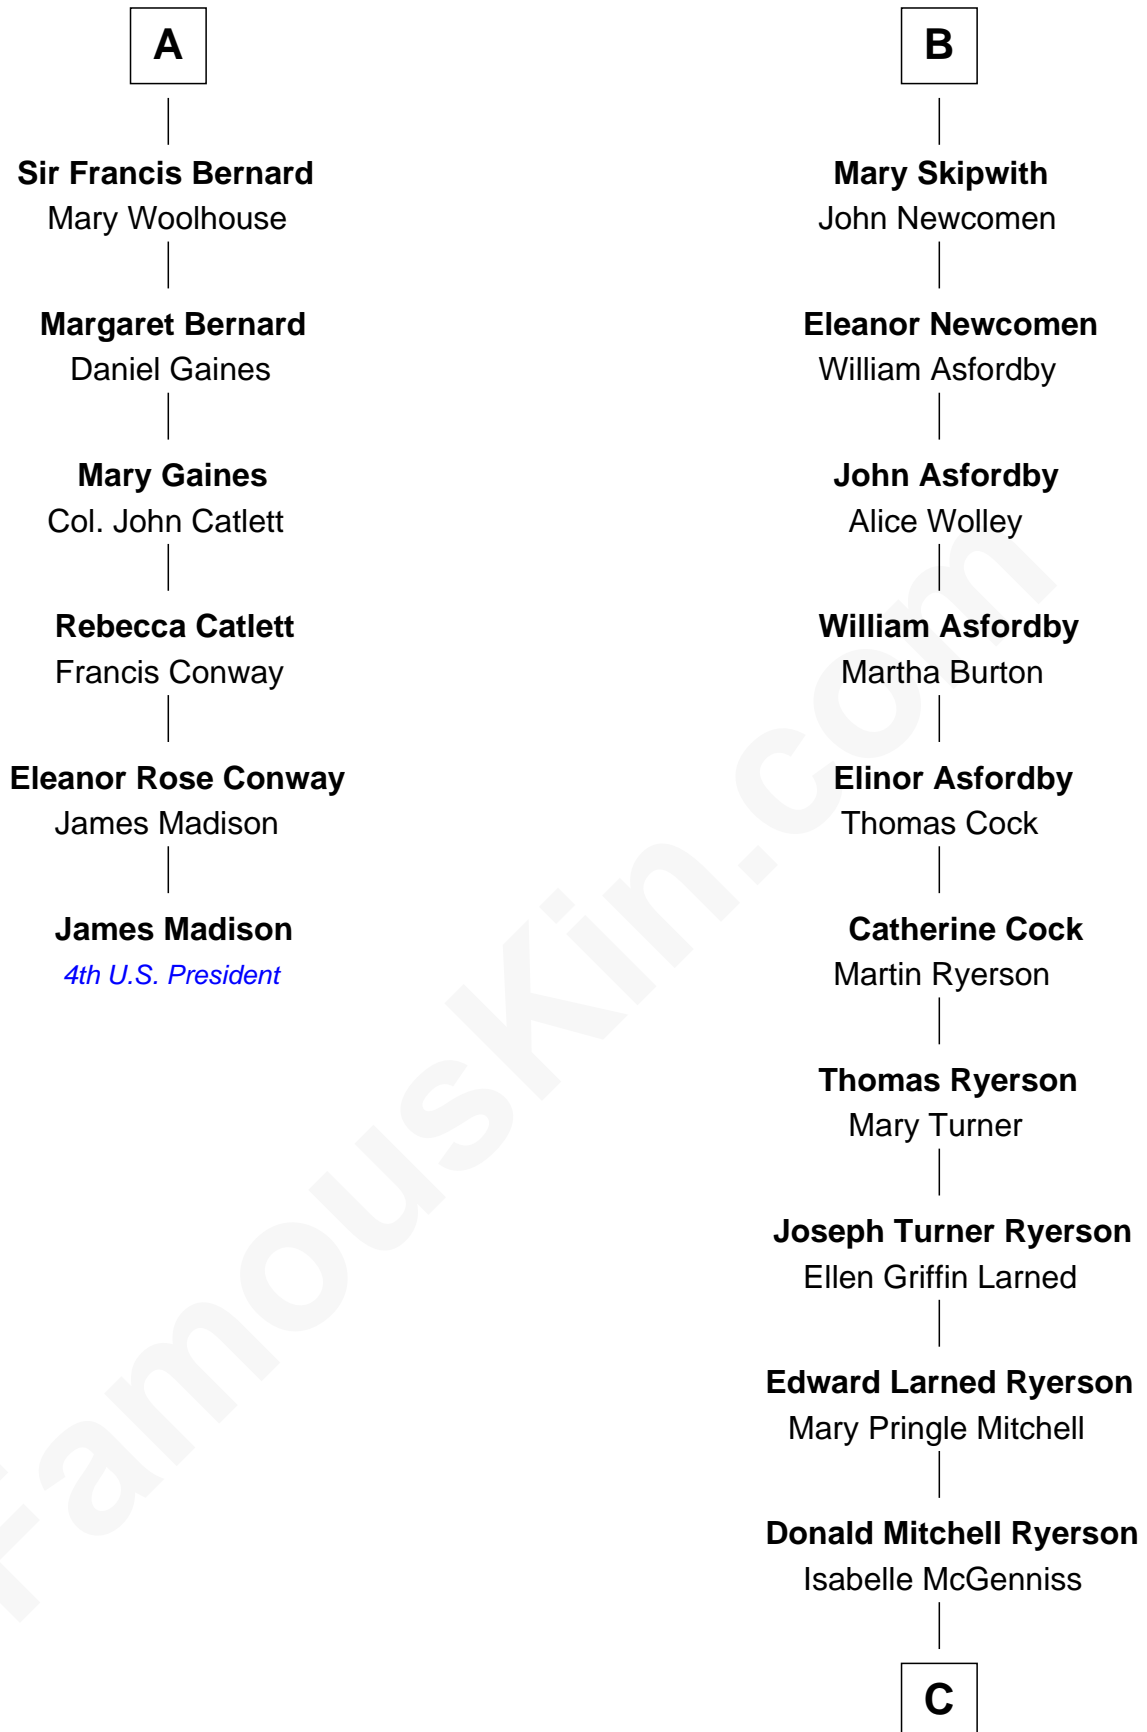

FamousKin.com Relationship Chart of

James Madison

4th U.S. President

12th cousin 7 times removed of

Paget Brewster

TV Actress

John de Welles

Maud de Roos

Eleanor de Mowbray

Eudo de Welles

Maud de Greystoke

Sir Lionel de Welles

Joan de Waterton

Margaret de Welles

Sir Thomas Dymoke

Sir Lionel Dymoke

Joanna Griffith

Alice Dymoke

Sir William Skipwith

John Skipwith

Eleanor Kingston

B

C

Joan Ryerson

George Washington Wales Brewster

Galen Brewster

Hathaway Tew

Paget Brewster

TV Actress

FamousKin.com