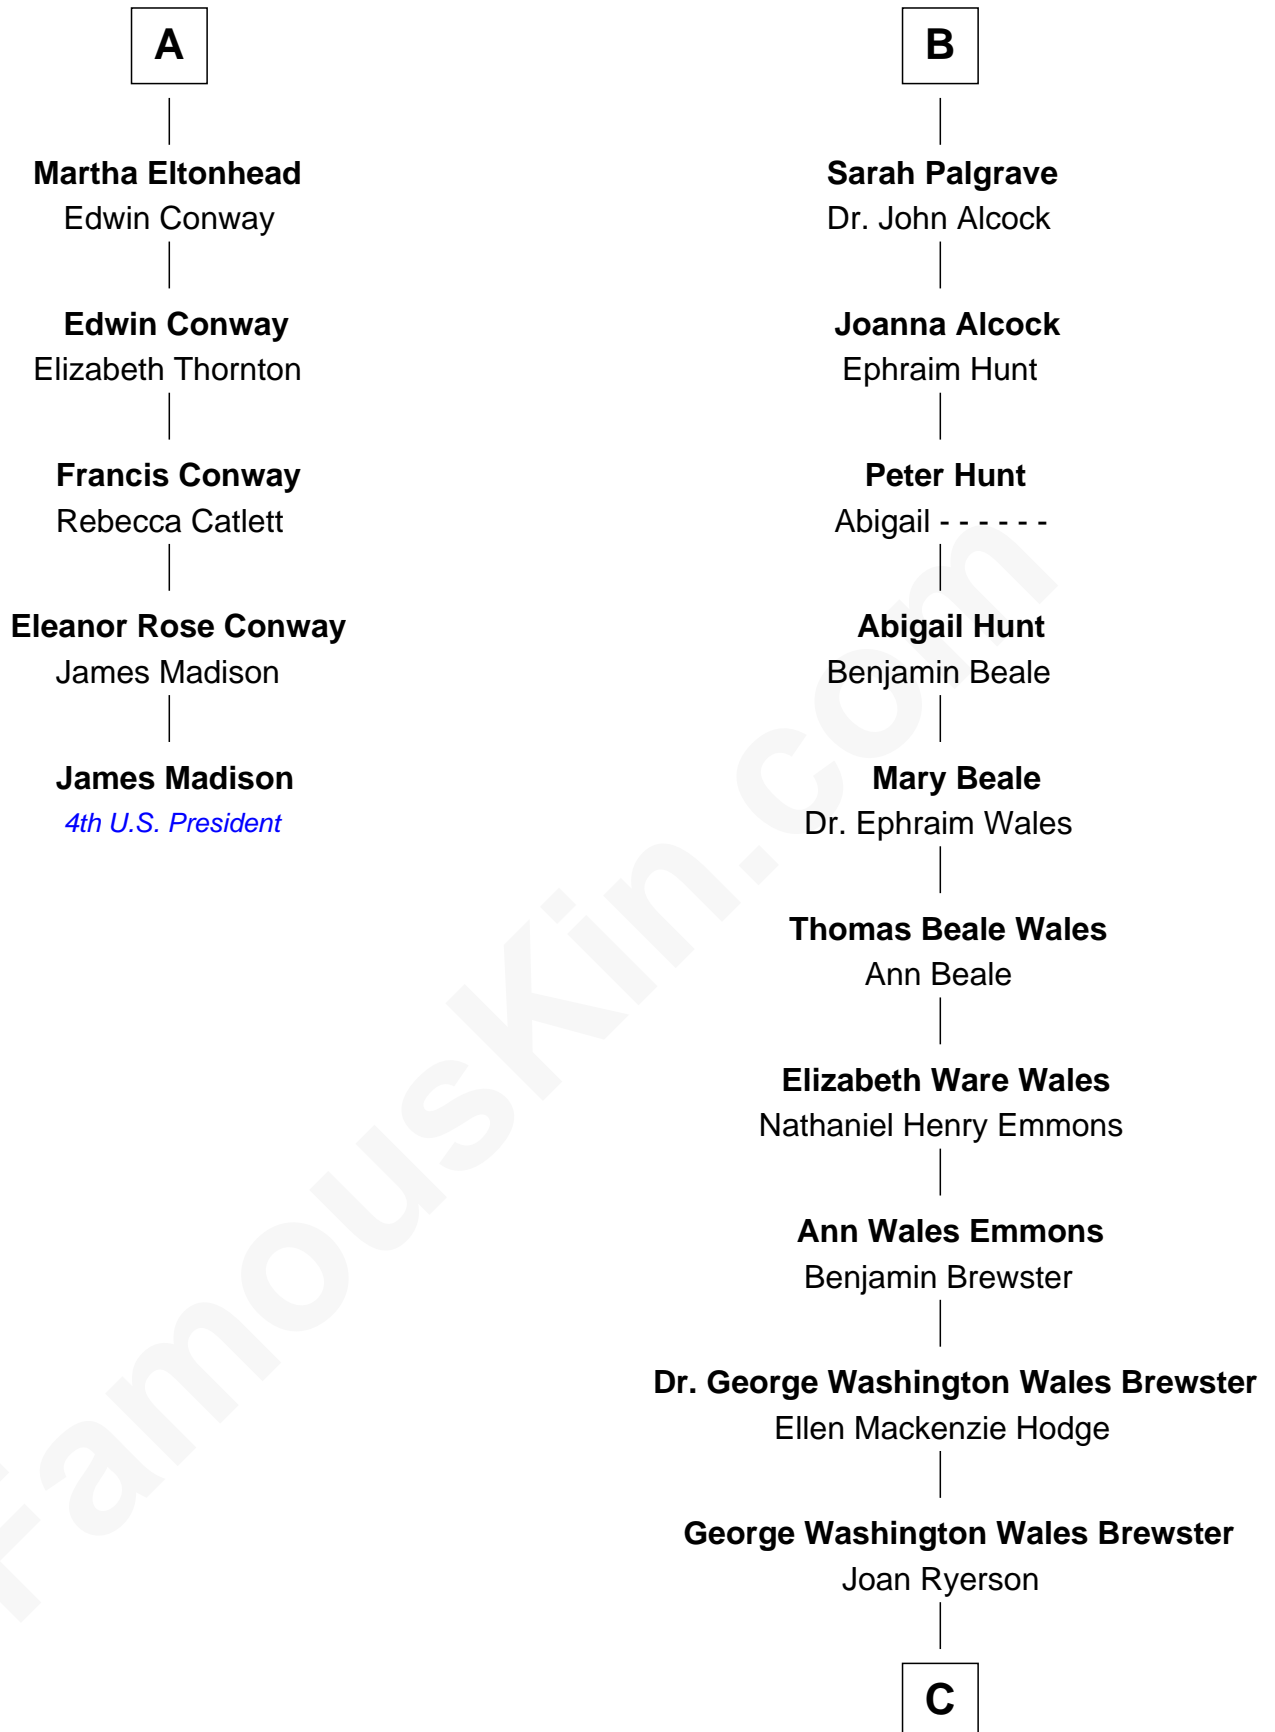

# FamousKin.com Relationship Chart of

**James Madison**

*4th U.S. President*

11th cousin 7 times removed of

**Paget Brewster**

*TV Actress*

**Sir Robert Goushill**

Elizabeth Fitzalan

**Joan Goushill**  
Sir Thomas Stanley

**Katherine Stanley**  
Sir John Savage

**Dulcia Savage**  
Sir Henry Bold

**Maud Bold**  
Thomas Gerard

**Jennet Gerard**  
Richard Eltonhead

**William Eltonhead**  
Anne Bowers

**Richard Eltonhead**  
Anne Sutton

**A**

**Elizabeth Goushill**  
Sir Robert Wingfield

**Elizabeth Wingfield**  
Sir William Brandon

**Eleanor Brandon**  
John Glemham

**Anne Glemham**  
Henry Palgrave

**Thomas Palgrave**  
Alice Gunton

**Rev. Edward Palgrave**  
-----

**Dr. Richard Palgrave**  
Anna -----

**B**

**C**

**Galen Brewster**  
Hathaway Tew

**Paget Brewster**  
*TV Actress*

FamousKin.com