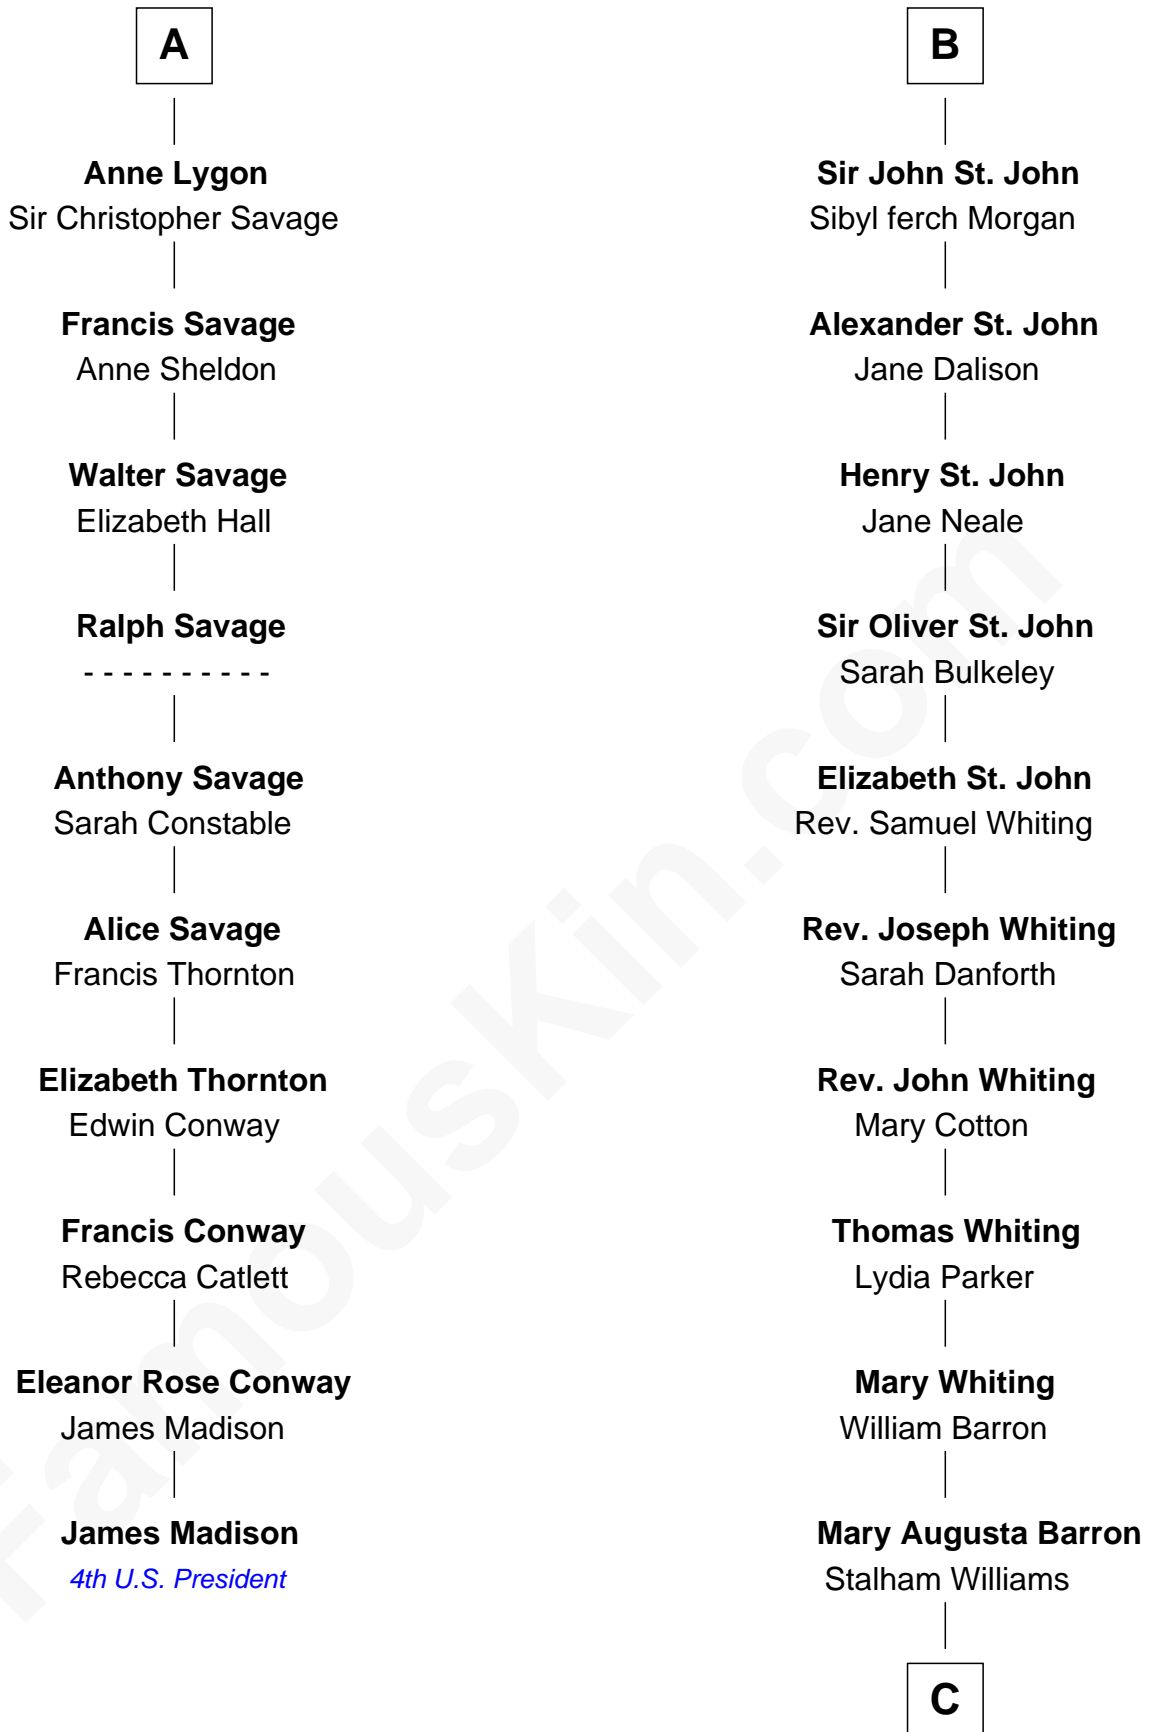

FamousKin.com Relationship Chart of

James Madison

4th U.S. President

16th cousin 3 times removed of

James Sherman

27th U.S. Vice-President

Sir Walter de Beauchamp

Alice de Tony

- - - - -

Sir Roger de Beauchamp

Sibyl de Pateshulle

Sir Roger de Beauchamp

Joan de Clopton

Sir Roger Beauchamp

Mary - - - - -

Sir John Beauchamp

Edith Stourton

Margaret Beauchamp

Sir Oliver St. John

Sir John St. John

Alice Bradshagh

B

C

Frances Lucretia Williams

Richard Winslow Sherman

Mary Frances Sherman

Richard Updike Sherman

James Sherman

27th U.S. Vice-President

FamousKin.com