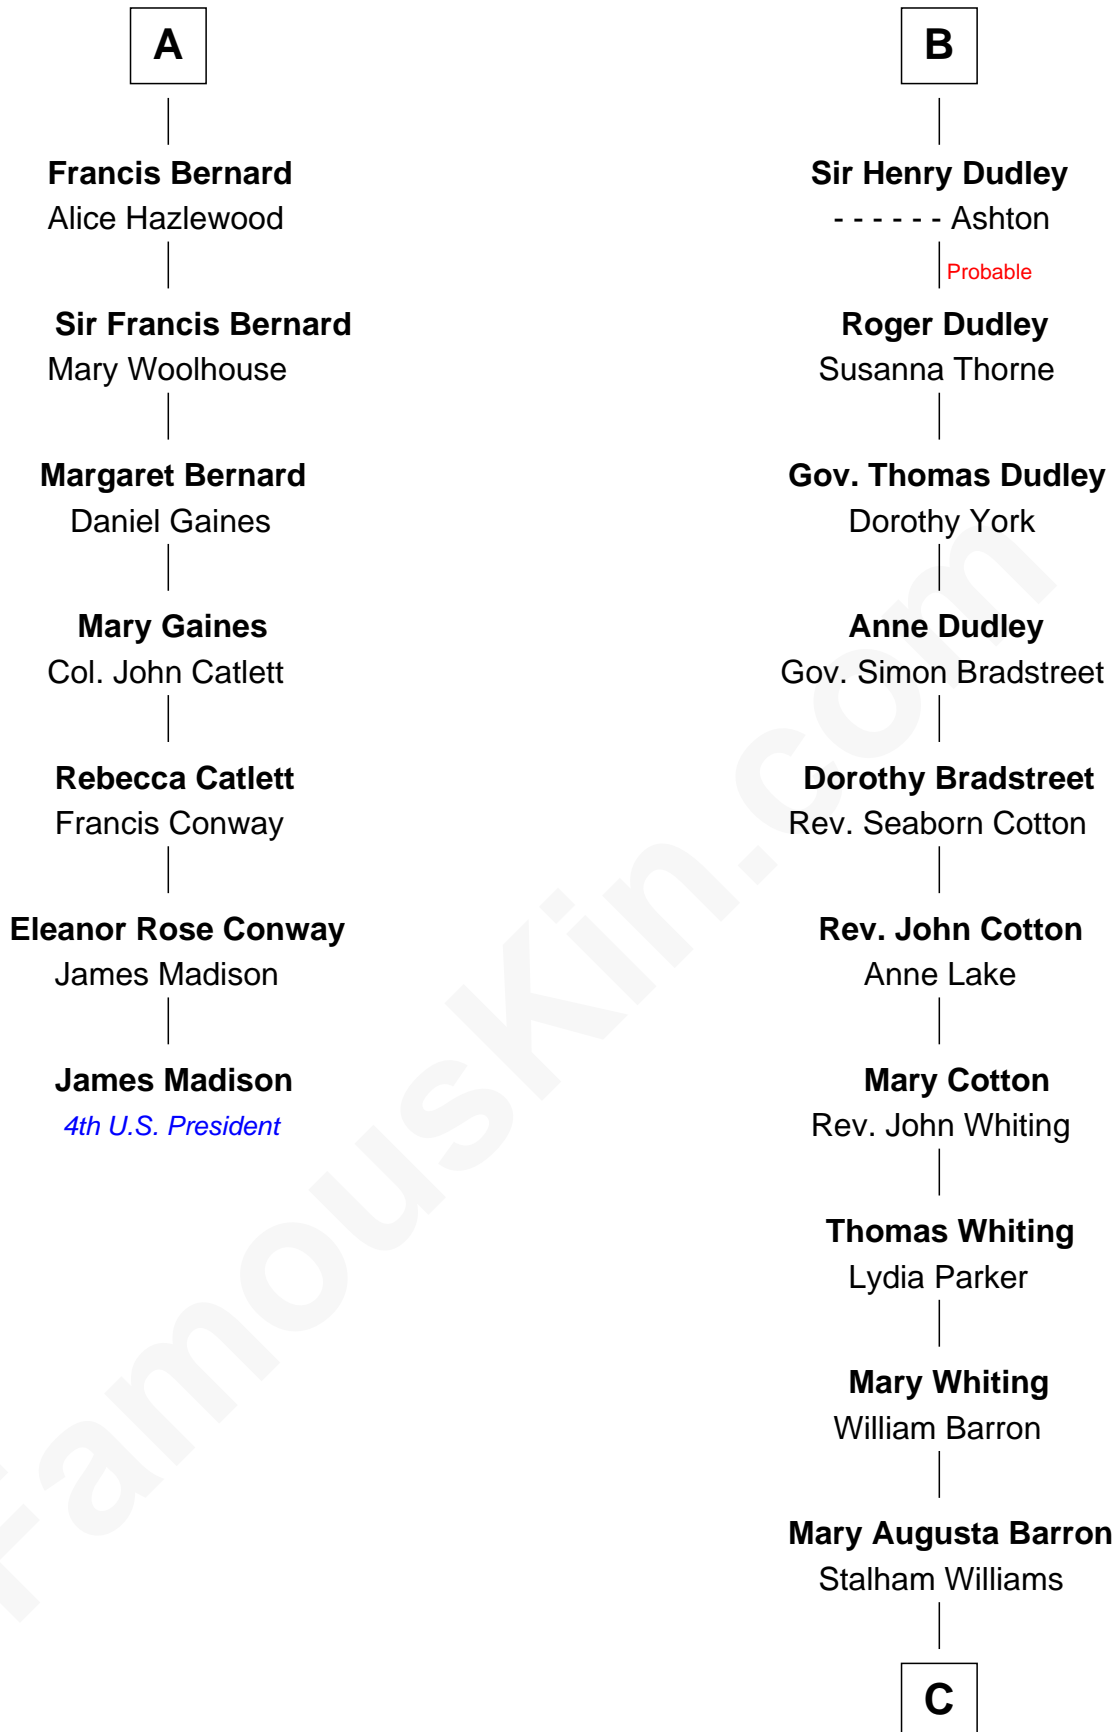

# FamousKin.com Relationship Chart of

**James Madison**

*4th U.S. President*

13th cousin 6 times removed of

**James Sherman**

*27th U.S. Vice-President*

**Sir William de Ros**  
Margery de Badlesmere

C

Frances Lucretia Williams

Richard Winslow Sherman

Mary Frances Sherman

Richard Updike Sherman

James Sherman

*27th U.S. Vice-President*

FamousKin.com