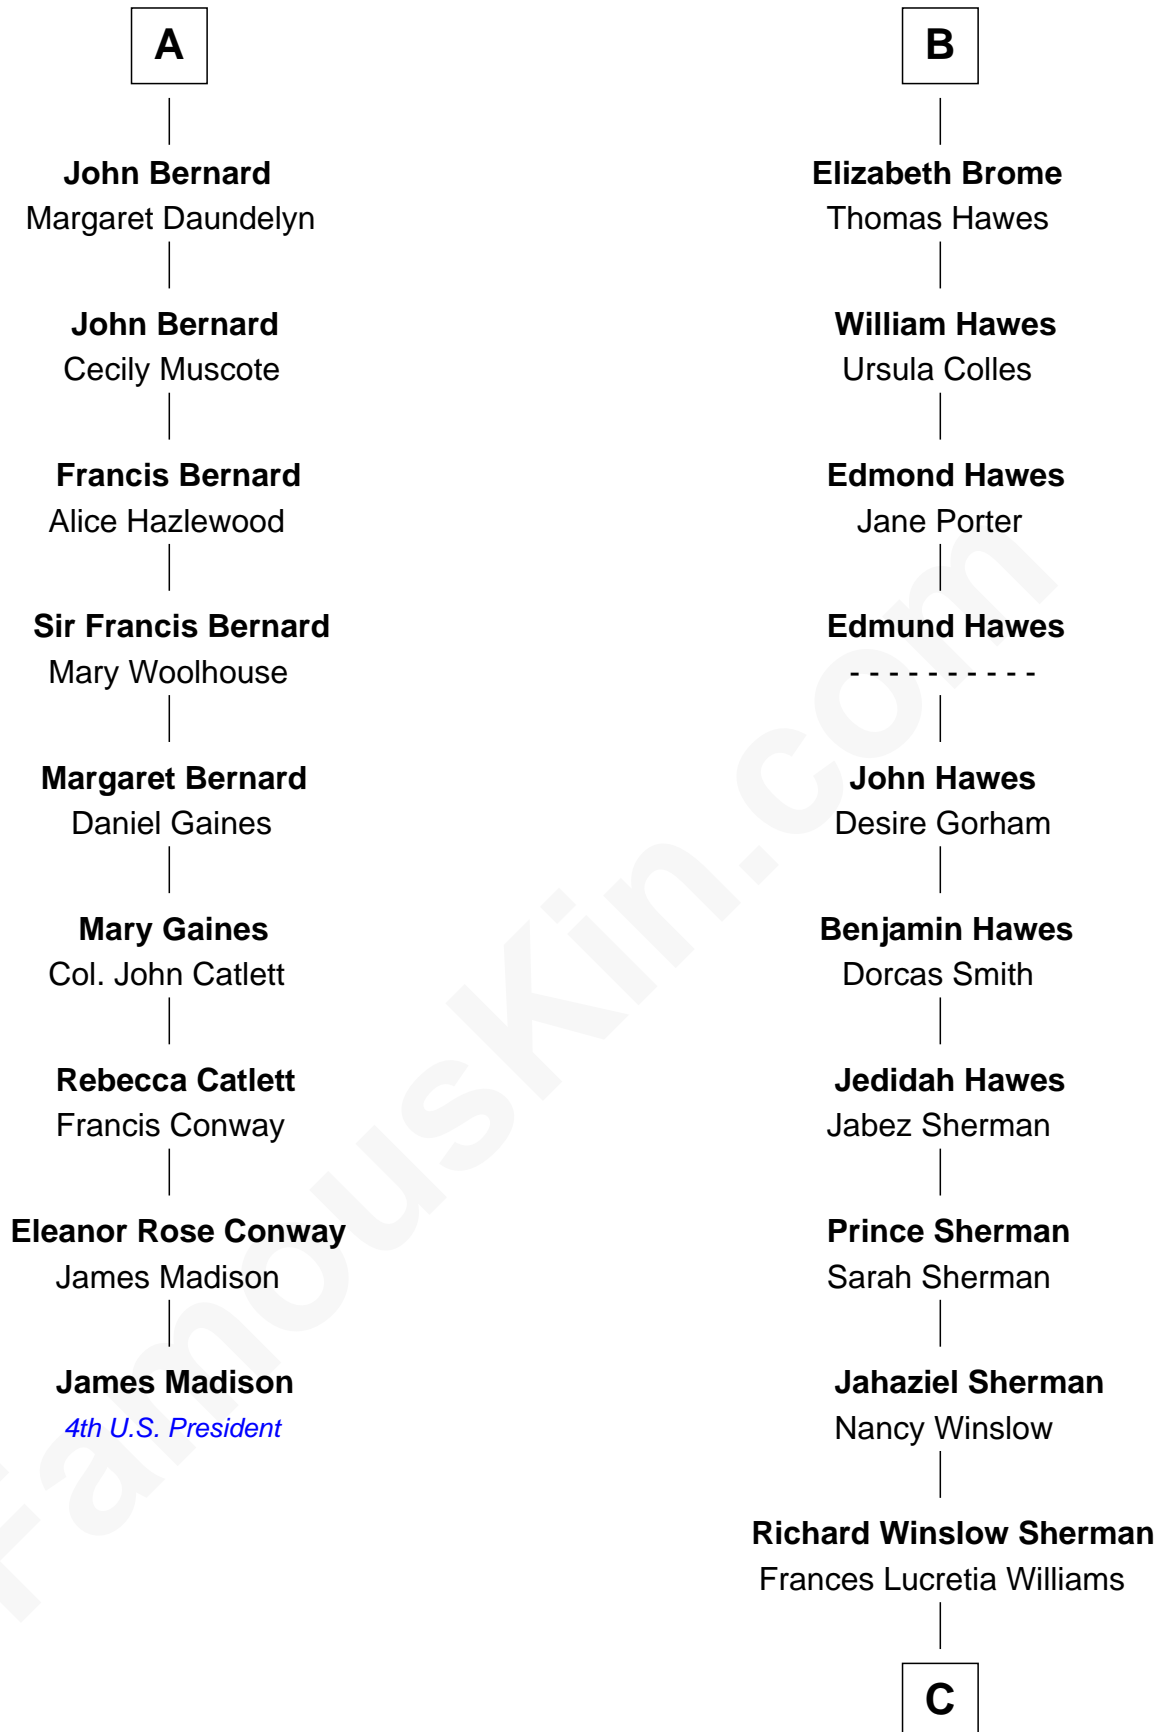

FamousKin.com Relationship Chart of

James Madison

4th U.S. President

15th cousin 3 times removed of

James Sherman

27th U.S. Vice-President

Sir Robert de Ros

Isabel de Aubeney

C

Mary Frances Sherman
Richard Updike Sherman

James Sherman
27th U.S. Vice-President

FamousKin.com