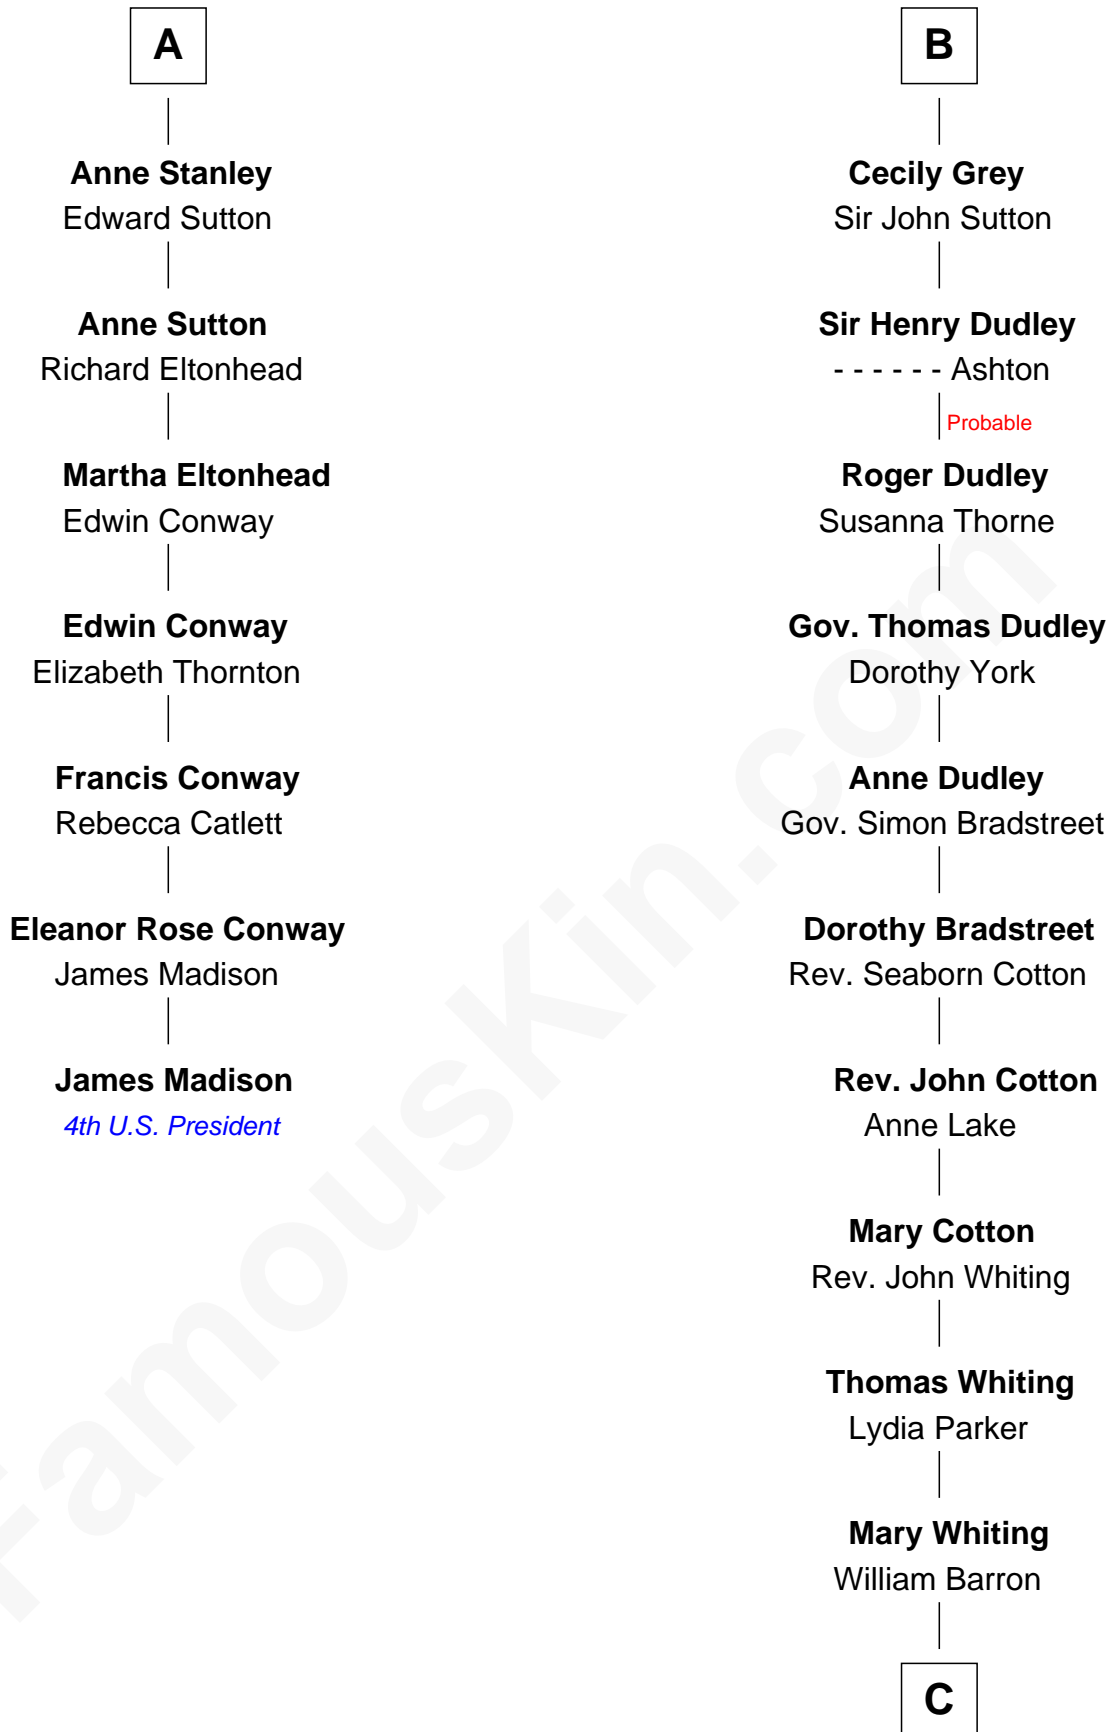

FamousKin.com Relationship Chart of

James Madison

4th U.S. President

13th cousin 7 times removed of

James Sherman

27th U.S. Vice-President

Sir John de Harington

Joan - - - - -

Sir John Harington

Katherine Banastre

Sir Nicholas Harington

Isabel English

Sir William Harington

Margaret de Neville

Agnes Harington

Sir Alexander Radcliffe

Elizabeth de Multon

Sir John Harington

- - - - -

Sir Robert Harington

Isabel Loring

Sir William Harington

Margaret Hill

Elizabeth Harington

William Bonville

William Bonville

Katherine Neville

Cecily Bonville

Thomas Grey

B

C

—
Mary Augusta Barron