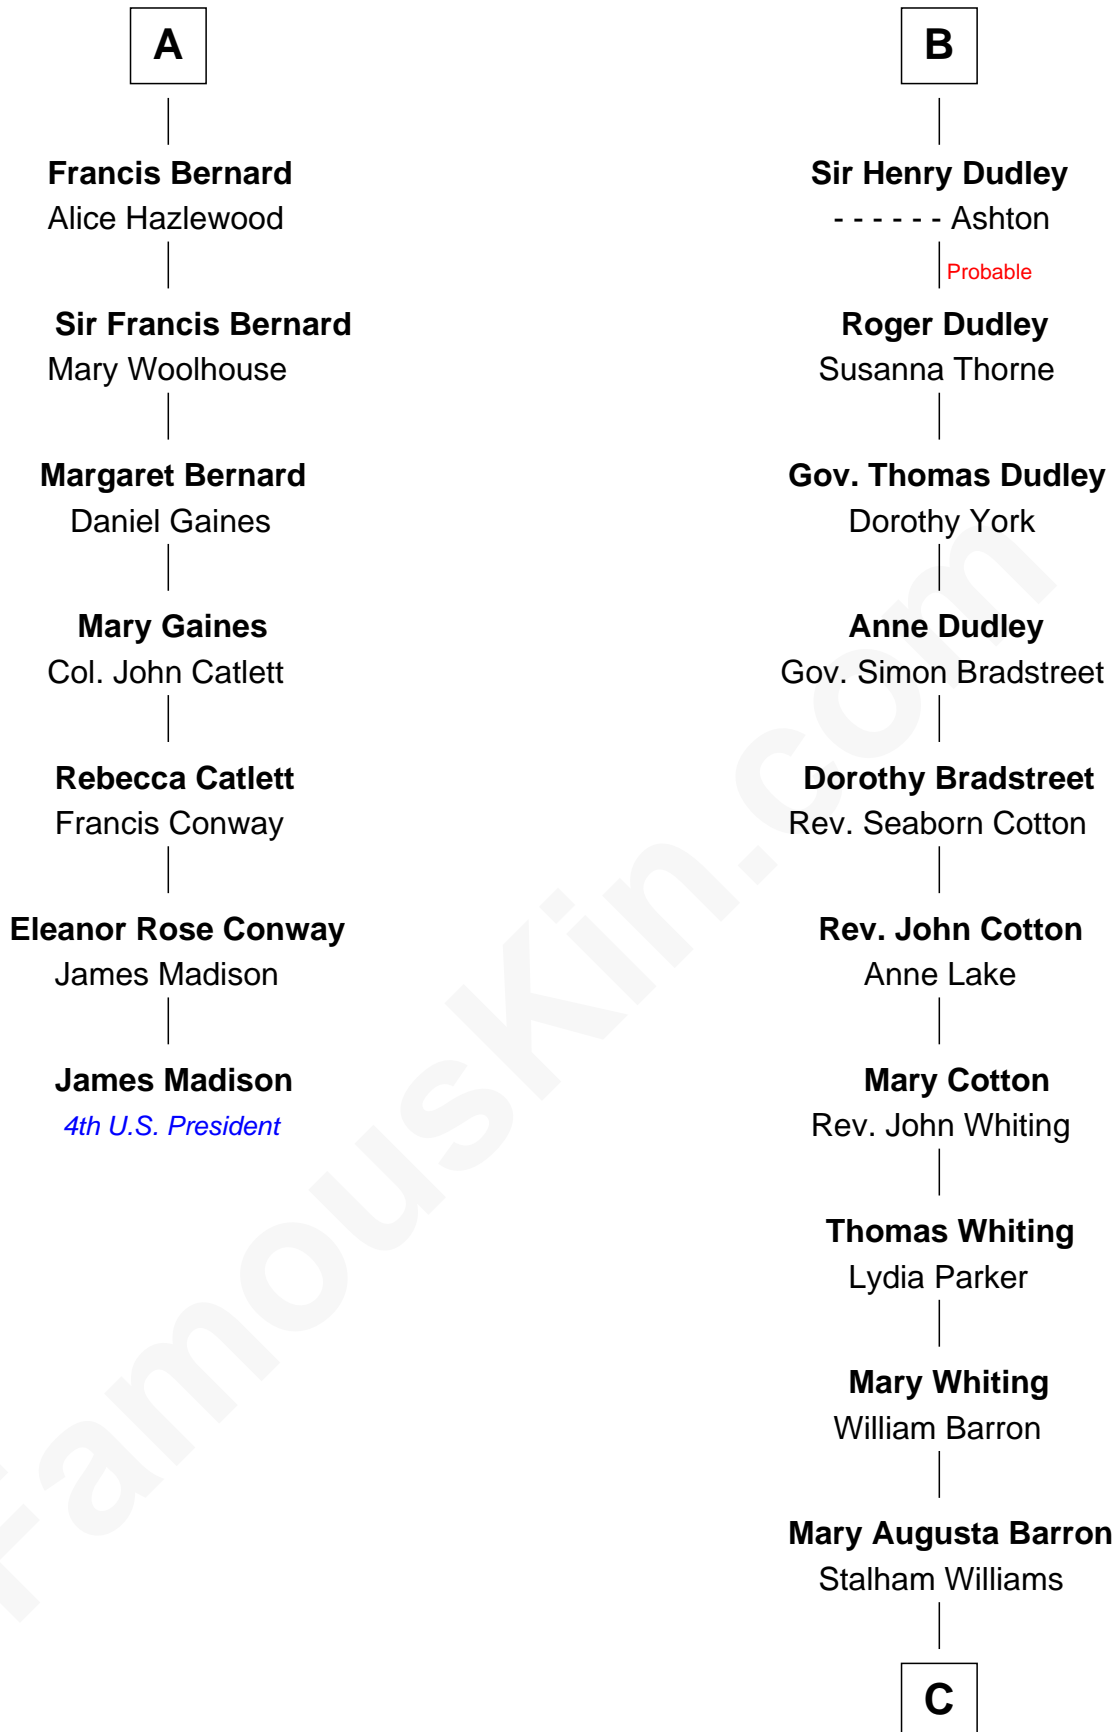

FamousKin.com Relationship Chart of

James Madison

4th U.S. President

13th cousin 6 times removed of

James Sherman

27th U.S. Vice-President

Ralph de Stafford

Margaret de Audley

John Bernard
Cecily Muscote

A

Beatrice de Stafford
Thomas de Ros

Margaret de Ros
Sir Reynold Grey

Margaret Grey
Sir William Bonville

William Bonville
Elizabeth Harington

William Bonville
Katherine Neville

Cecily Bonville
Thomas Grey

Cecily Grey
Sir John Sutton

B

C

Frances Lucretia Williams

Richard Winslow Sherman

Mary Frances Sherman

Richard Updike Sherman

James Sherman