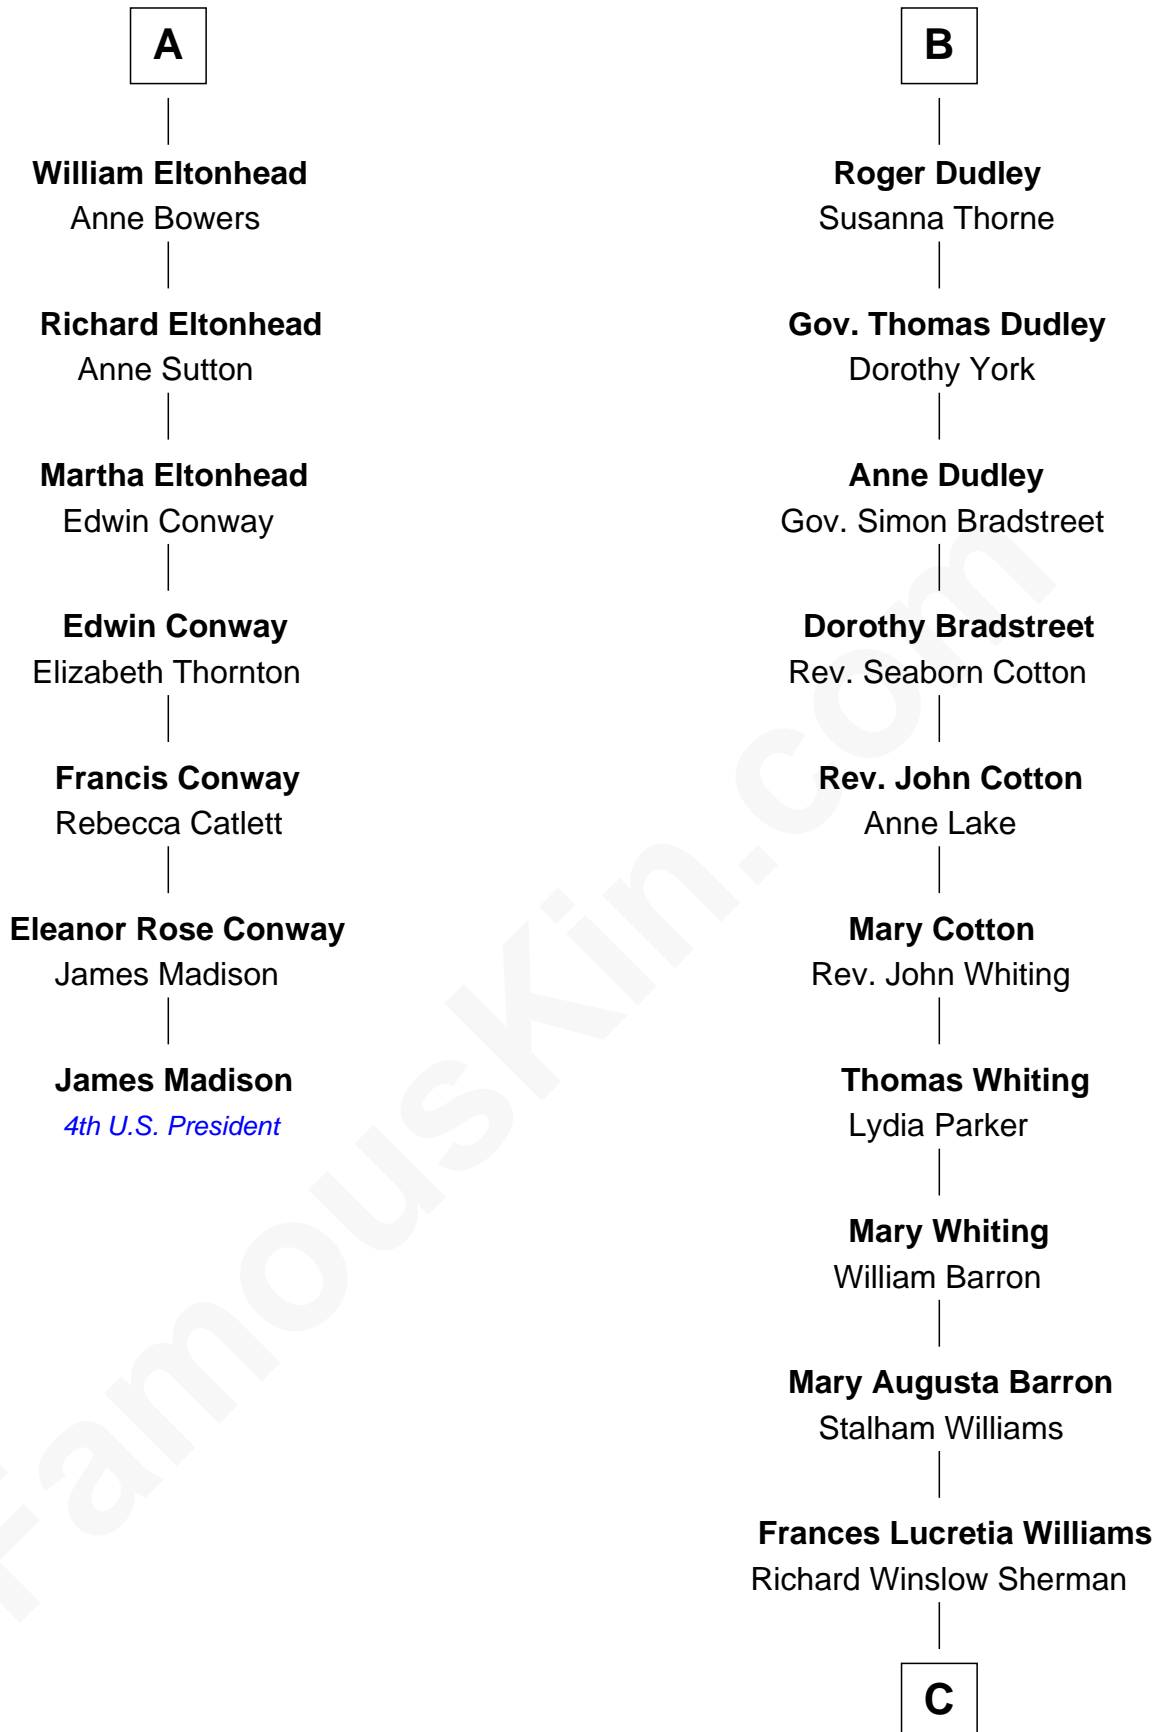

FamousKin.com Relationship Chart of

James Madison

4th U.S. President

13th cousin 5 times removed of

James Sherman

27th U.S. Vice-President

Richard Fitzalan
Eleanor Plantagenet

Sir Richard Fitzalan
Elizabeth de Bohun

Elizabeth Fitzalan
Sir Robert Goushill

Joan Goushill
Sir Thomas Stanley

Katherine Stanley
Sir John Savage

Dulcia Savage
Sir Henry Bold

Maud Bold
Thomas Gerard

Jennet Gerard
Richard Eltonhead

A

Alice Fitzalan
Sir Thomas de Holand

Eleanor Holand
Edward Cherleton

Joyce Cherleton
Sir John Tiptoft

Joyce Tiptoft
Sir Edmund Sutton

Sir Edward Sutton
Cecily Willoughby

Sir John Sutton
Cecily Grey

Sir Henry Dudley
----- Ashton

Probable

B