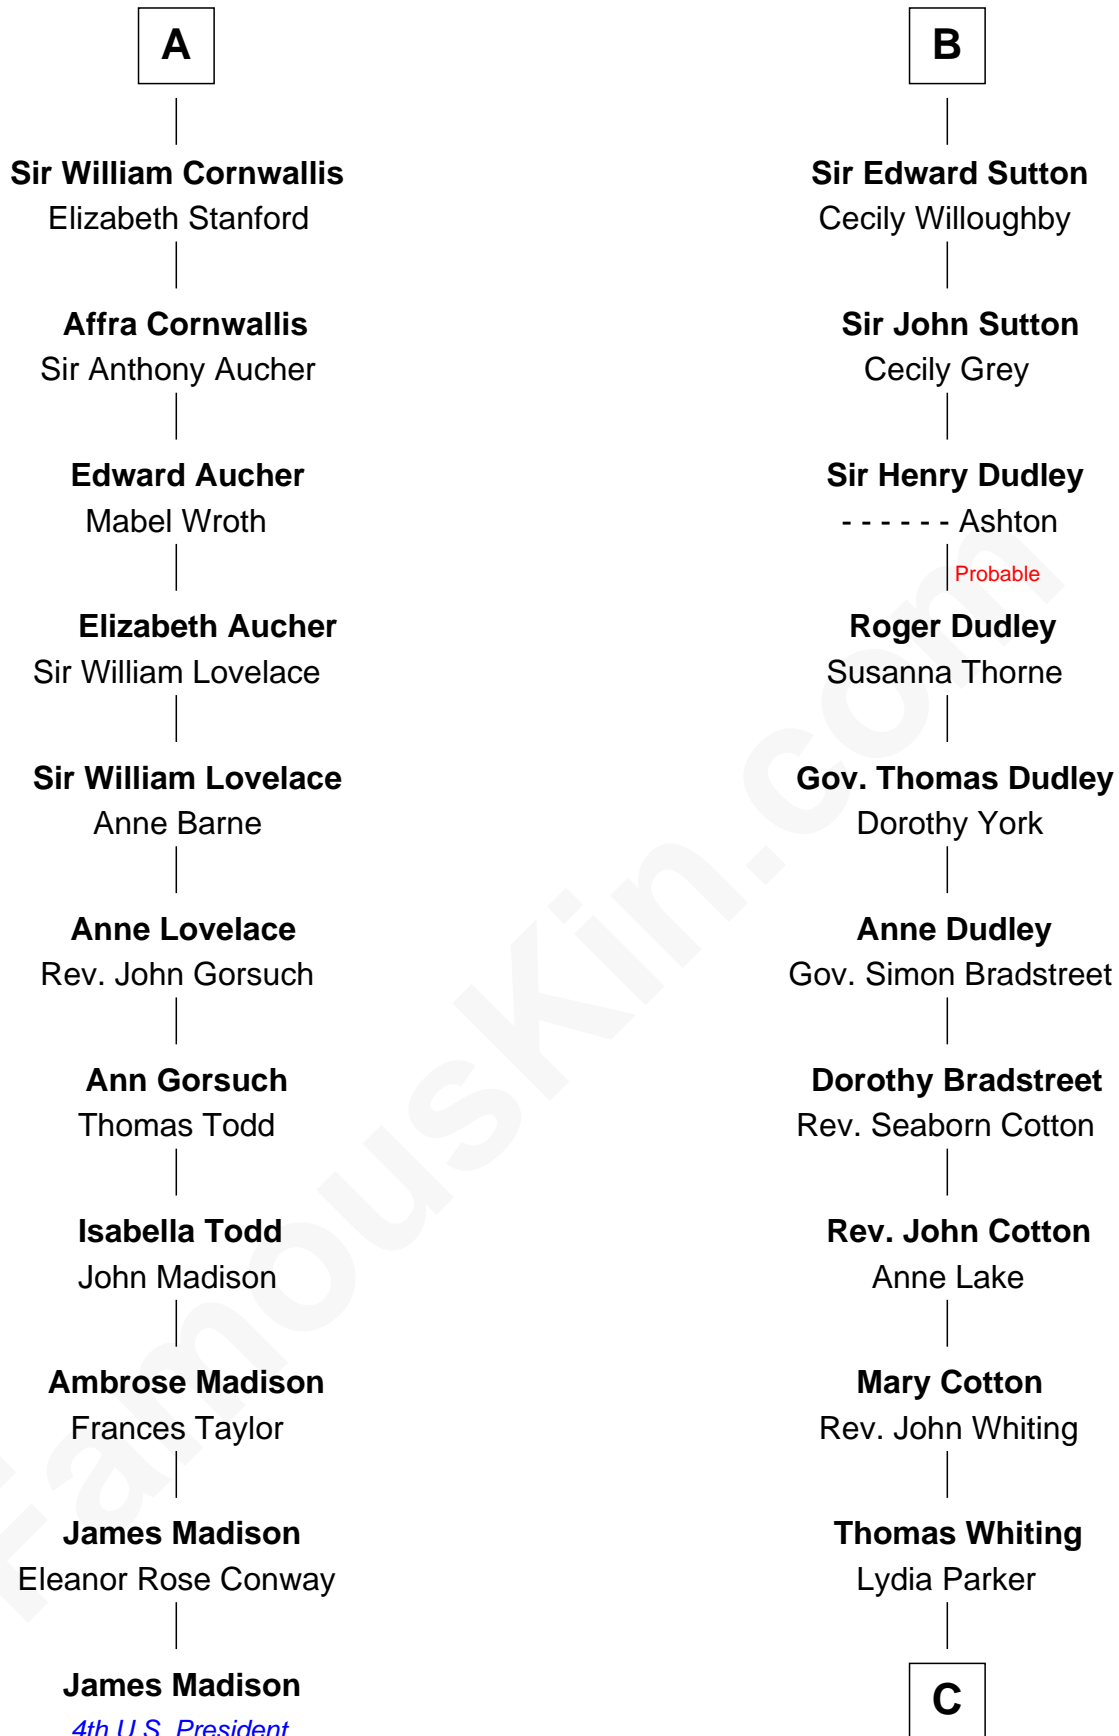

# FamousKin.com Relationship Chart of

**James Madison**

*4th U.S. President*

17th cousin 4 times removed of

**James Sherman**

*27th U.S. Vice-President*

**Sir Hugh le Despencer**

Isabella de Beauchamp

Margaret de Goushill

**Sir Philip le Despencer**

Joan de Cobham

**Sir Philip le Despencer**

Elizabeth - - - - -

**Alice le Despenser**

Sir John Sutton

**Sir John Sutton**

Constance Blount

**Sir John Sutton**

Elizabeth Berkeley

**Sir Edmund Sutton**

Joyce Tiptoft

**B**

**C**

**Mary Whiting**

William Barron

**Mary Augusta Barron**

Stalham Williams

**Frances Lucretia Williams**

Richard Winslow Sherman

**Mary Frances Sherman**

Richard Updike Sherman

**James Sherman**