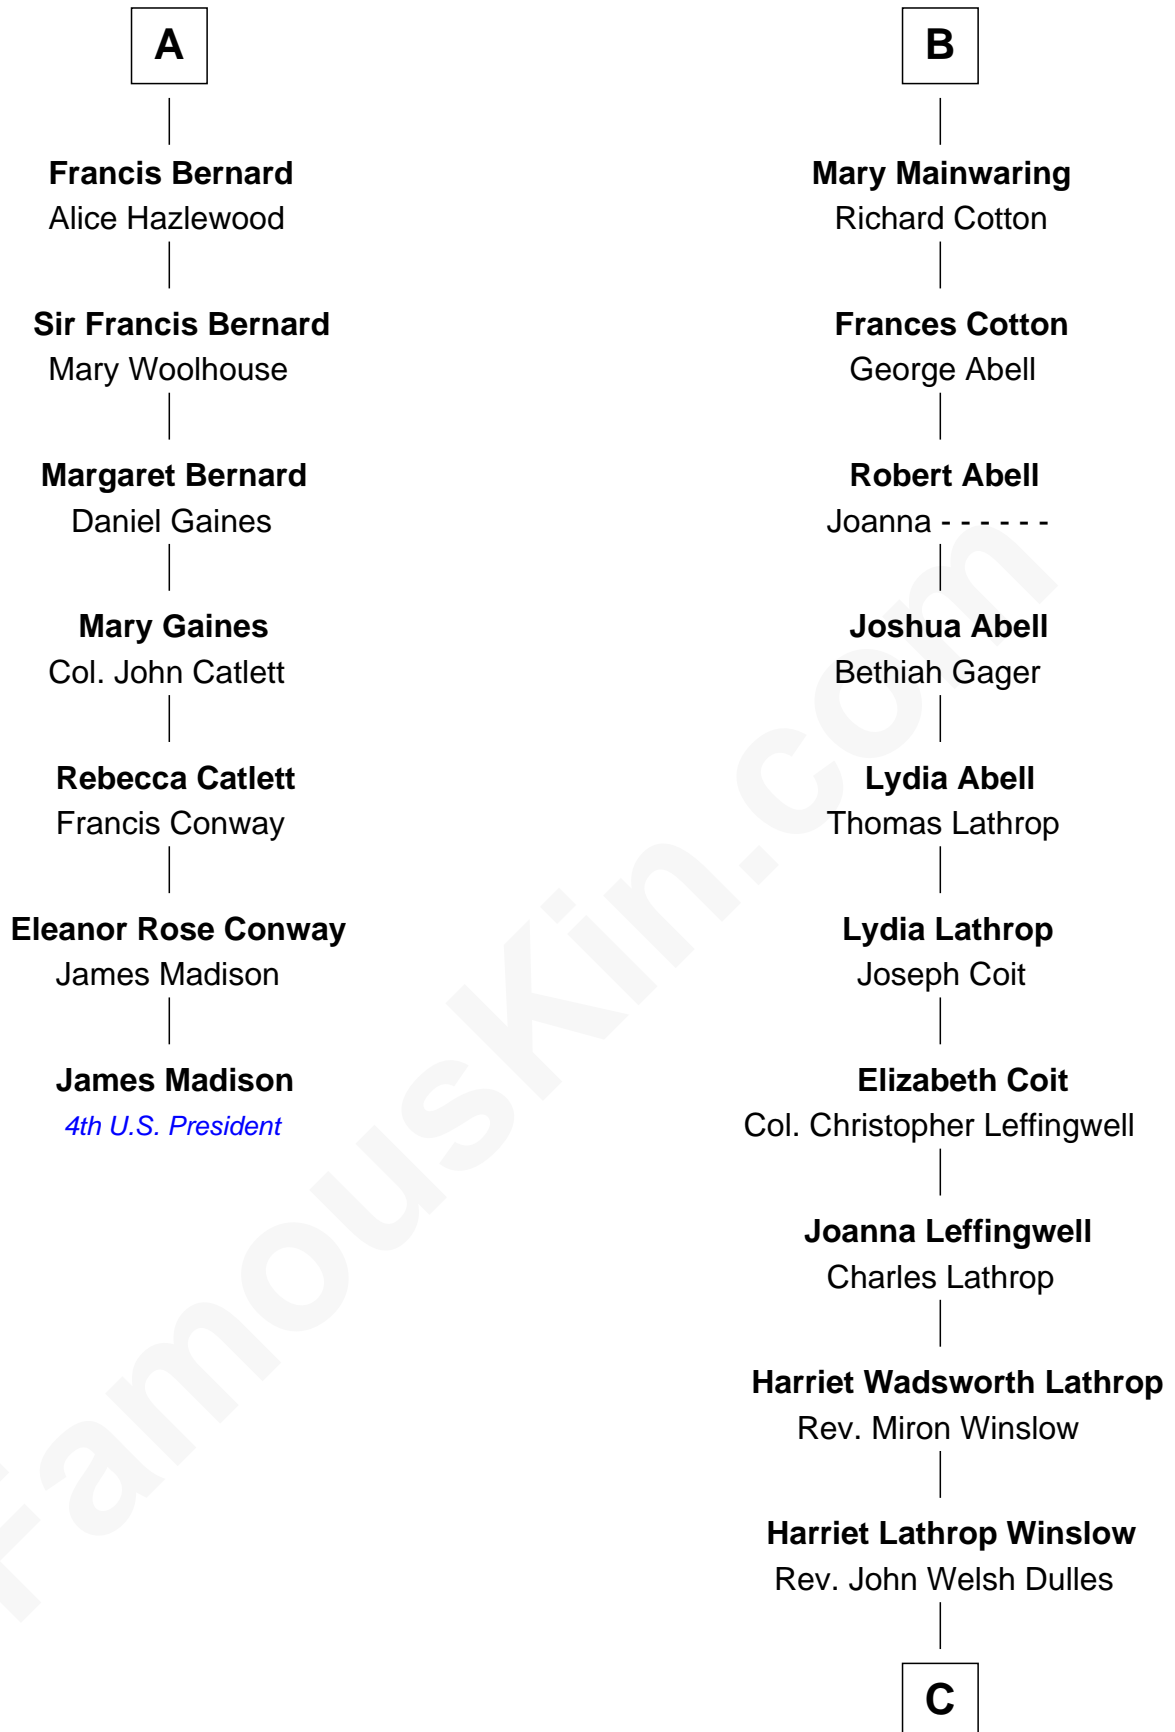

FamousKin.com Relationship Chart of

James Madison

4th U.S. President

13th cousin 5 times removed of

Allen Dulles

5th Director of the C.I.A.

Sir Thomas de Beauchamp

Katherine de Mortimer

Sir Robert Corbet

Dorothy Corbet

Sir Richard Mainwaring

Sir Arthur Mainwaring

Margaret Mainwaring

B

C

Allen Macy Dulles