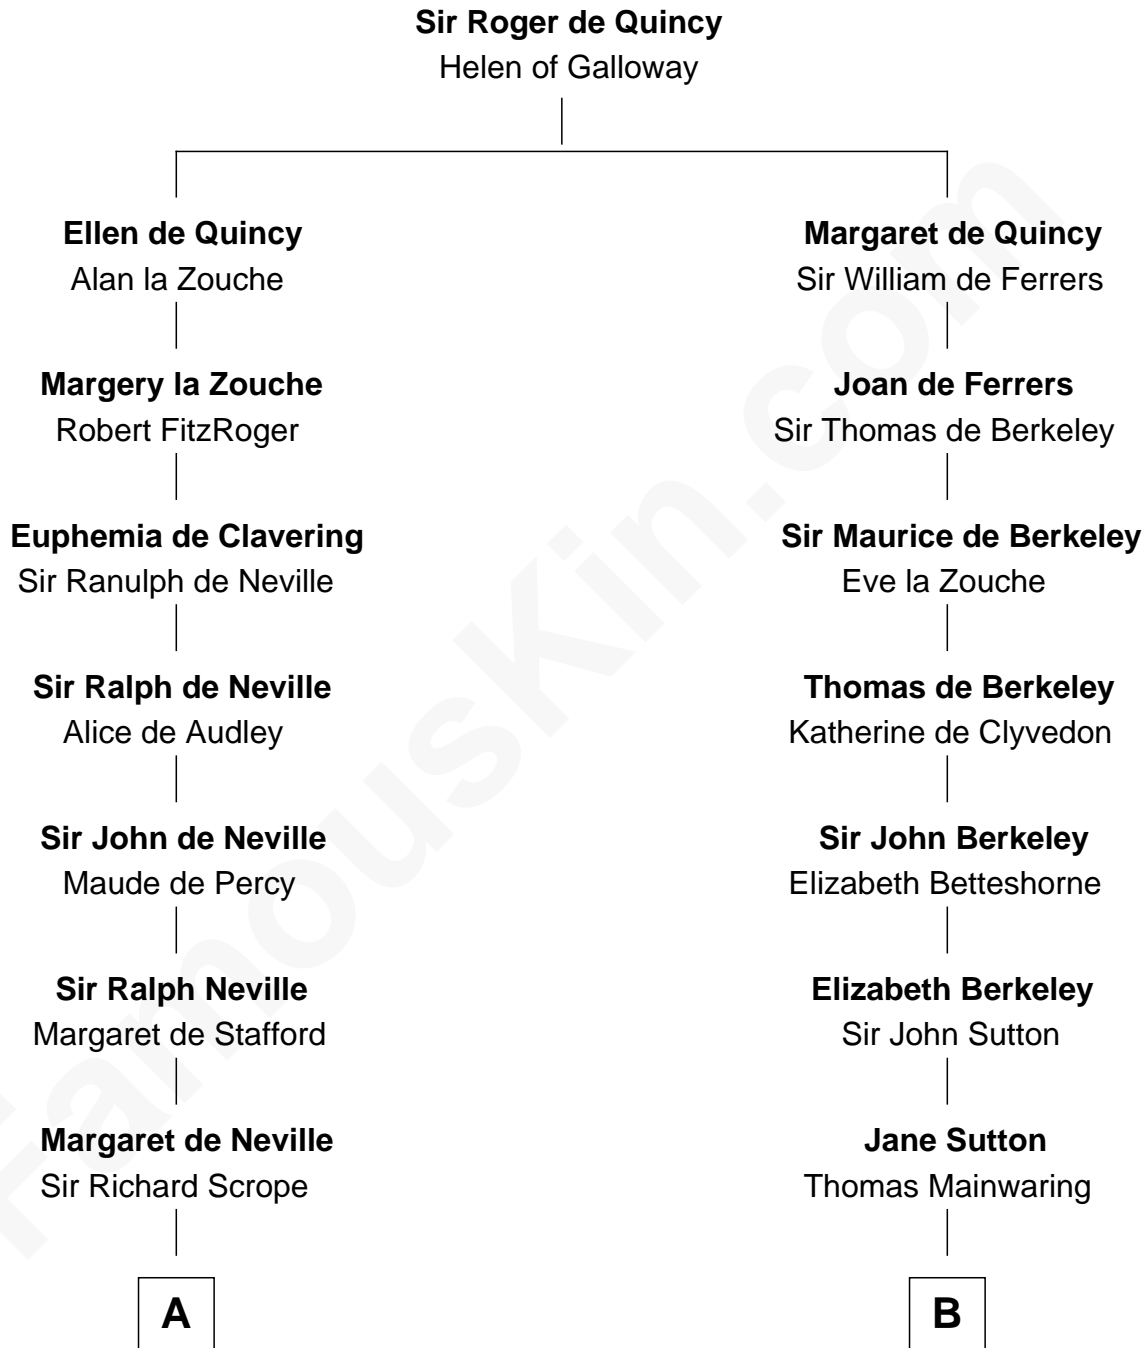

# FamousKin.com Relationship Chart of

**James Madison**

*4th U.S. President*

17th cousin 3 times removed of

**Allen Dulles**

*5th Director of the C.I.A.*

**C**

—  
**Harriet Wadsworth Lathrop**

Rev. Miron Winslow

—  
**Harriet Lathrop Winslow**

Rev. John Welsh Dulles

—  
**Allen Macy Dulles**

Edith Foster

—  
**Allen Dulles**

*5th Director of the C.I.A.*

FamousKin.com