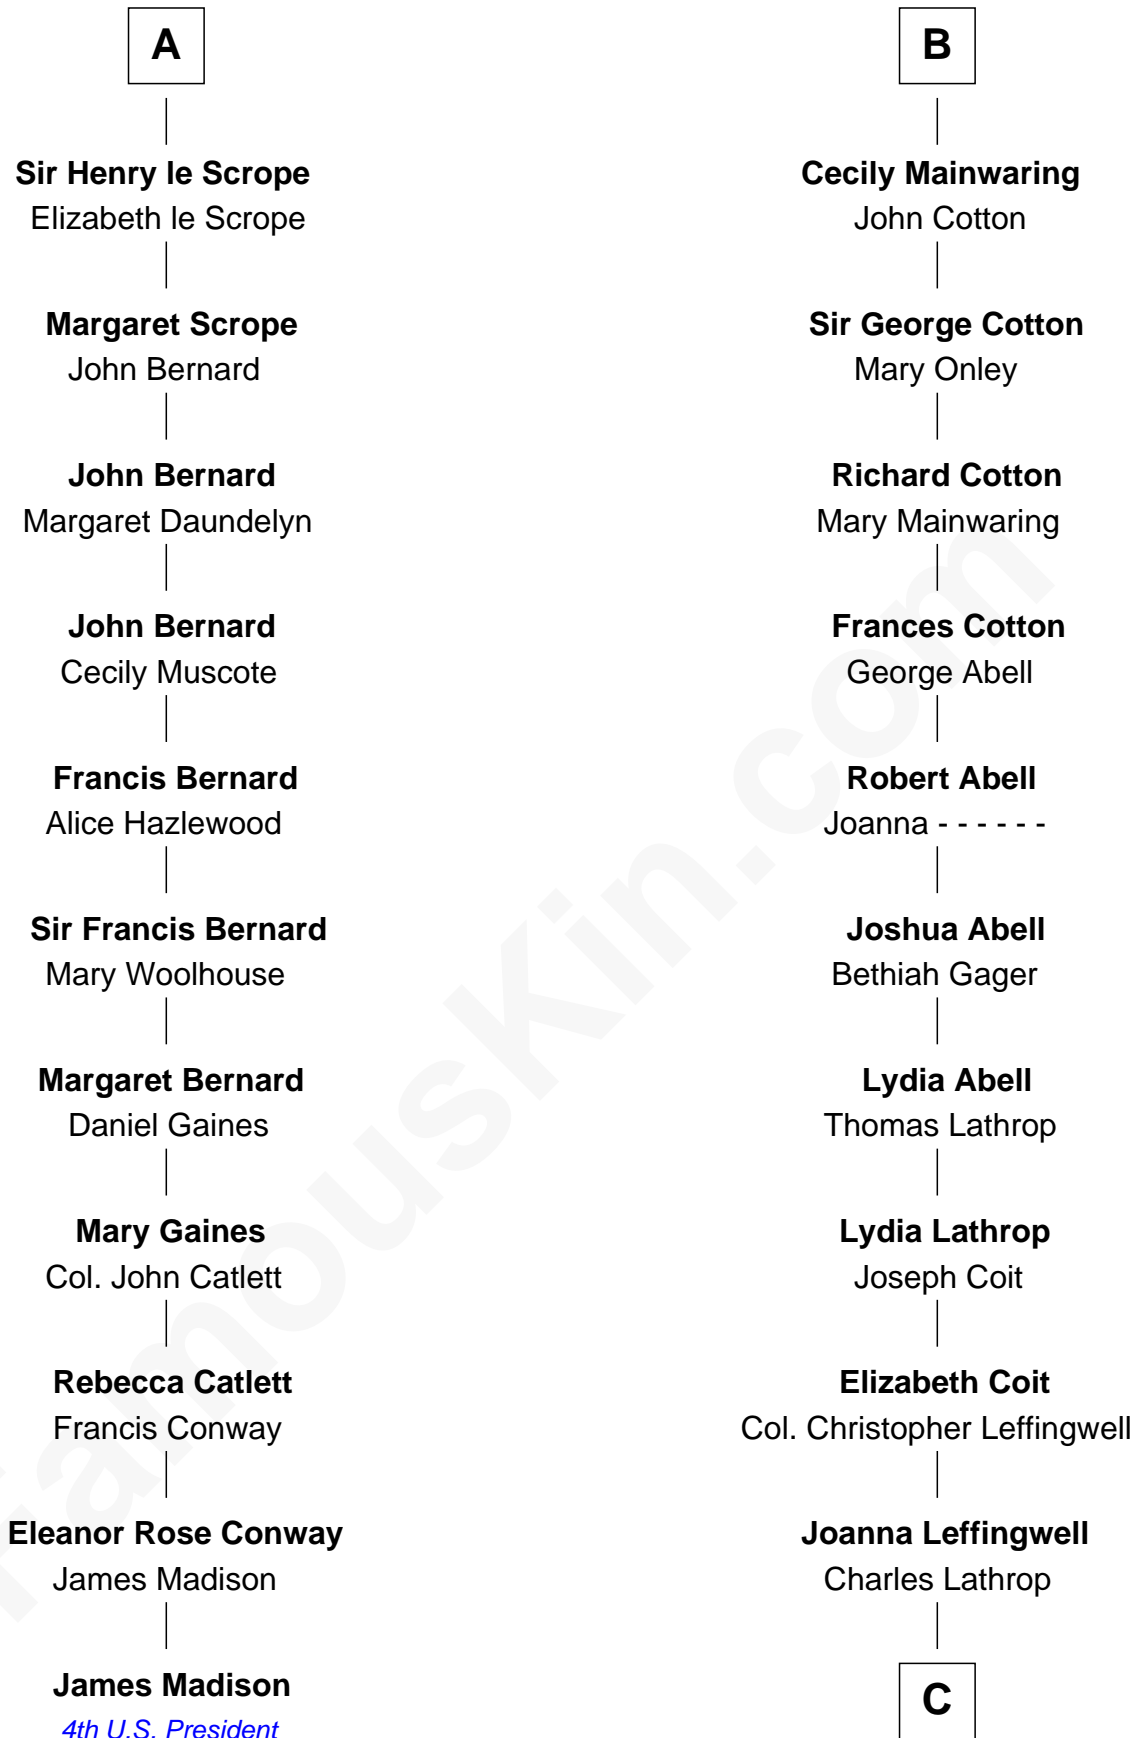

# FamousKin.com Relationship Chart of

**James Madison**

*4th U.S. President*

17th cousin 3 times removed of

**Allen Dulles**

*5th Director of the C.I.A.*

**C**

—  
**Harriet Wadsworth Lathrop**

Rev. Miron Winslow

—  
**Harriet Lathrop Winslow**

Rev. John Welsh Dulles

—  
**Allen Macy Dulles**

Edith Foster

—  
**Allen Dulles**

*5th Director of the C.I.A.*

FamousKin.com