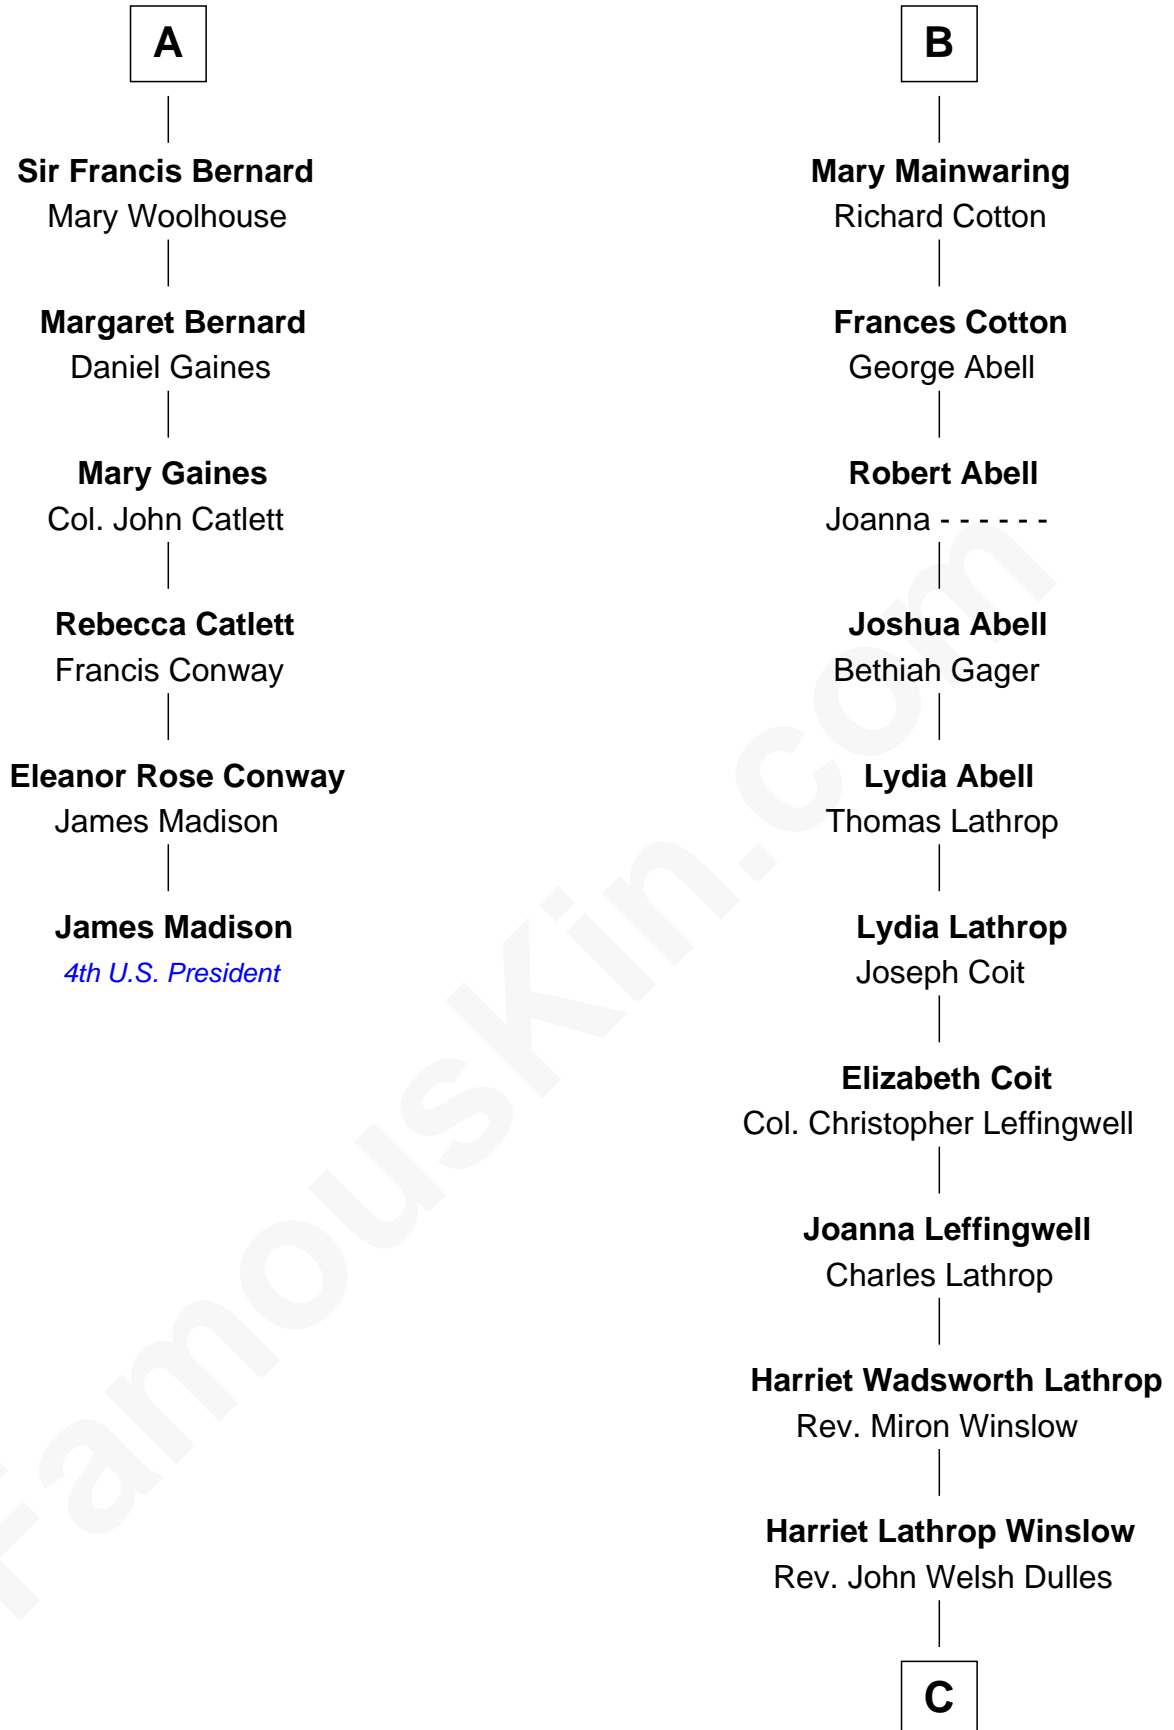

FamousKin.com Relationship Chart of

James Madison

4th U.S. President

12th cousin 6 times removed of

Allen Dulles

5th Director of the C.I.A.

John de Welles

Maud de Roos

Margery de Welles

Stephen le Scrope

John le Scrope

Elizabeth Chaworth

Elizabeth le Scrope

Sir Henry le Scrope

Margaret Scrope

John Bernard

Sir Robert Corbet

Dorothy Corbet

Sir Richard Mainwaring

Sir Arthur Mainwaring

Margaret Mainwaring

B

C

Allen Macy Dulles