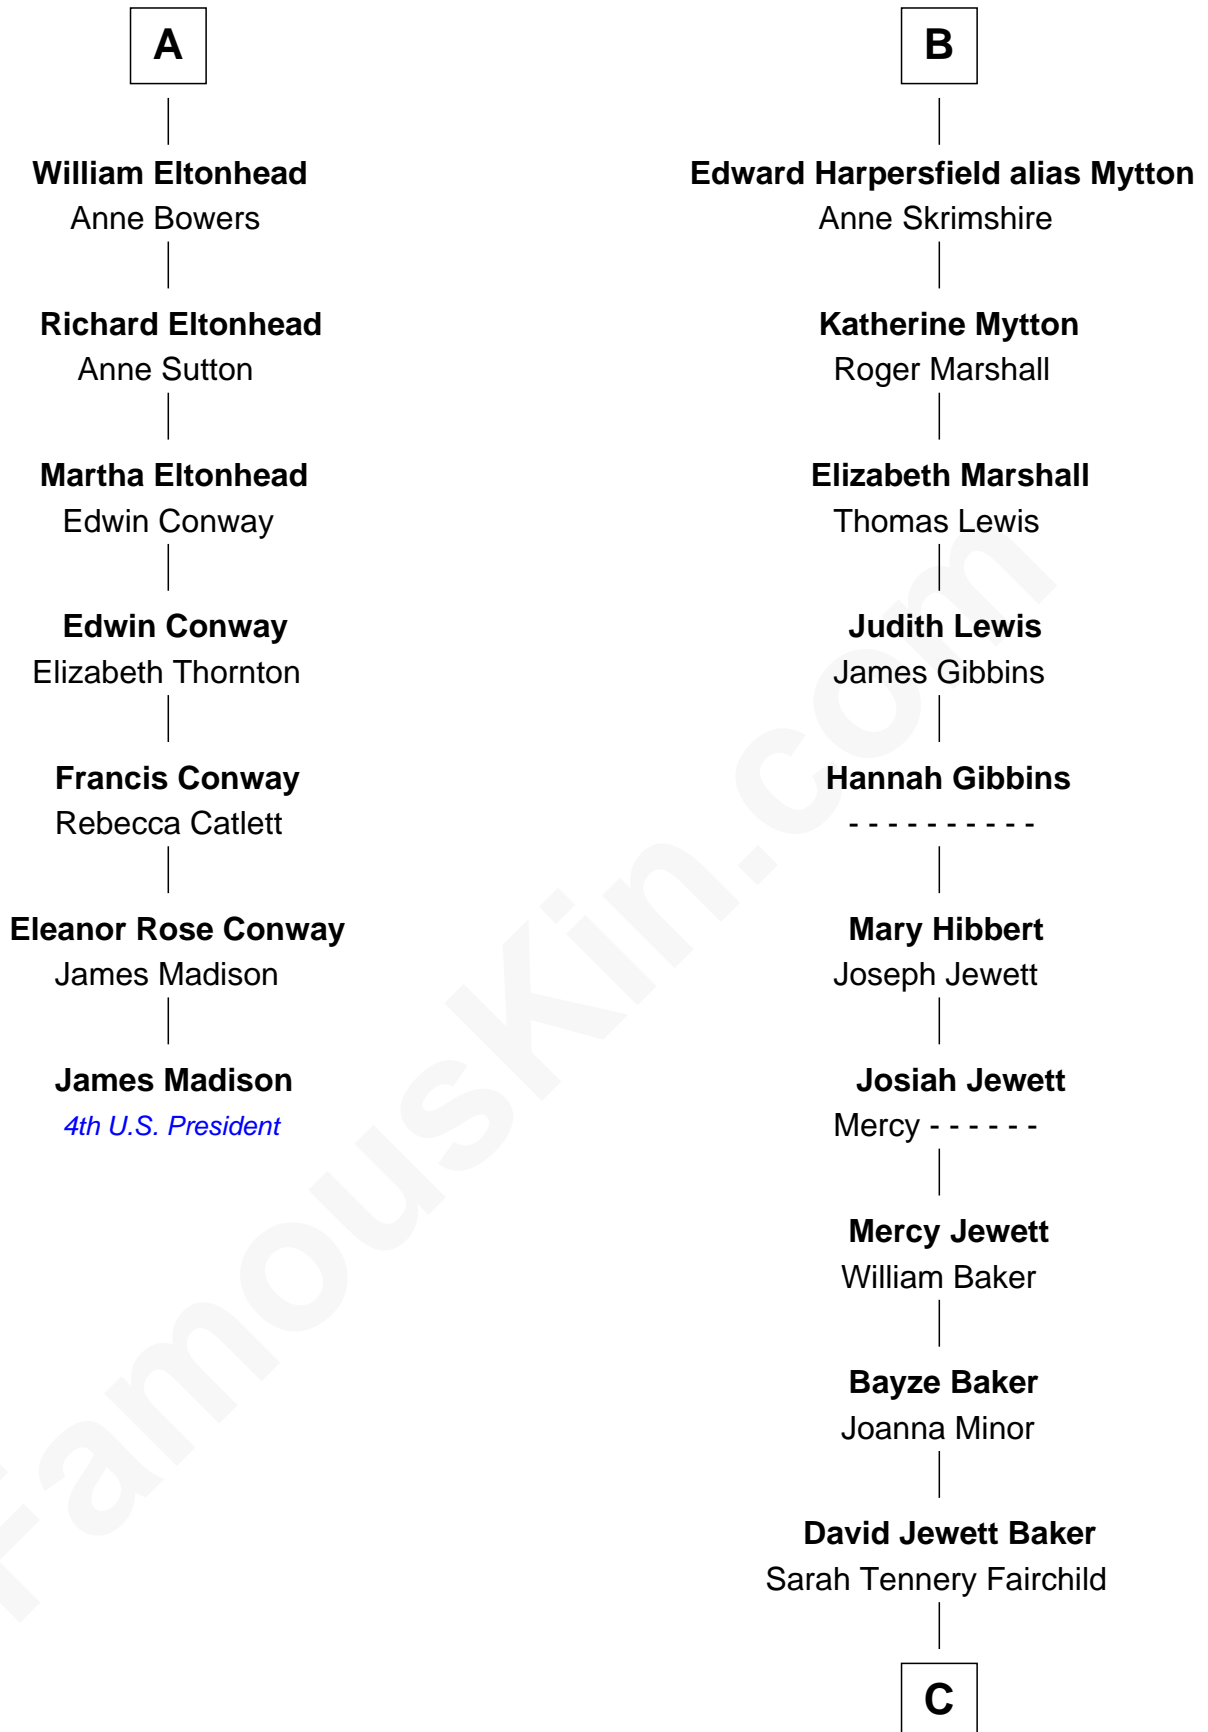

# FamousKin.com Relationship Chart of

**James Madison**

*4th U.S. President*

13th cousin 8 times removed of

**Chevy Chase**

*Comedian, Actor and Writer*

**C**

**Sarah Tennery Baker**

Col. Lyne Shackelford Metcalfe

**Grace Metcalfe**

Charles Denison Chase

**Edward Leigh Chase**

Mabel Penrose Tinsley

**Edward Tinsley Chase**

Cathalene Parker Browning

**Chevy Chase**