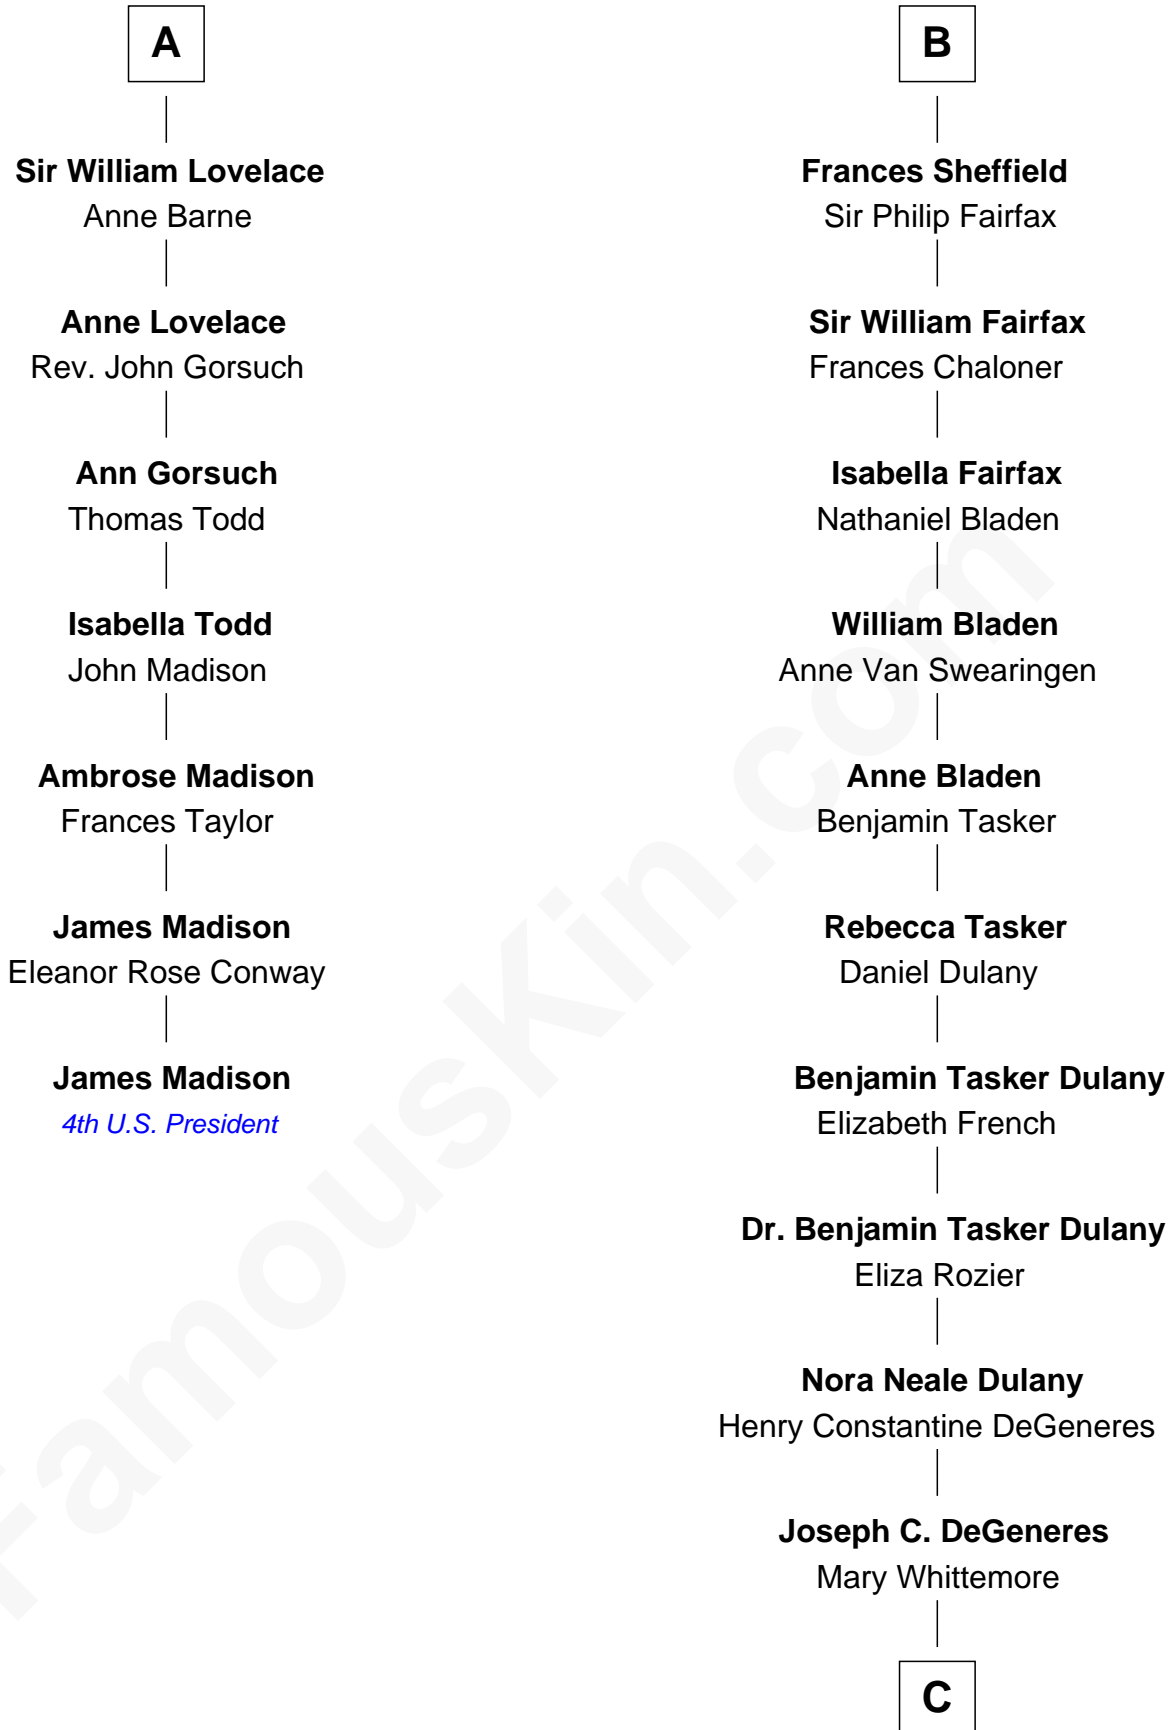

FamousKin.com Relationship Chart of

James Madison

4th U.S. President

13th cousin 7 times removed of

Ellen DeGeneres

Comedienne and TV Personality

Sir Richard Sergeaux

Philippe Fitzalan

C

Alfred George DeGeneres

Julia E. Billiu

Elliot Everett DeGeneres

Ruth Elodie Martin

Elliot Everett DeGeneres

Betty Jane Pfeffer

Ellen DeGeneres