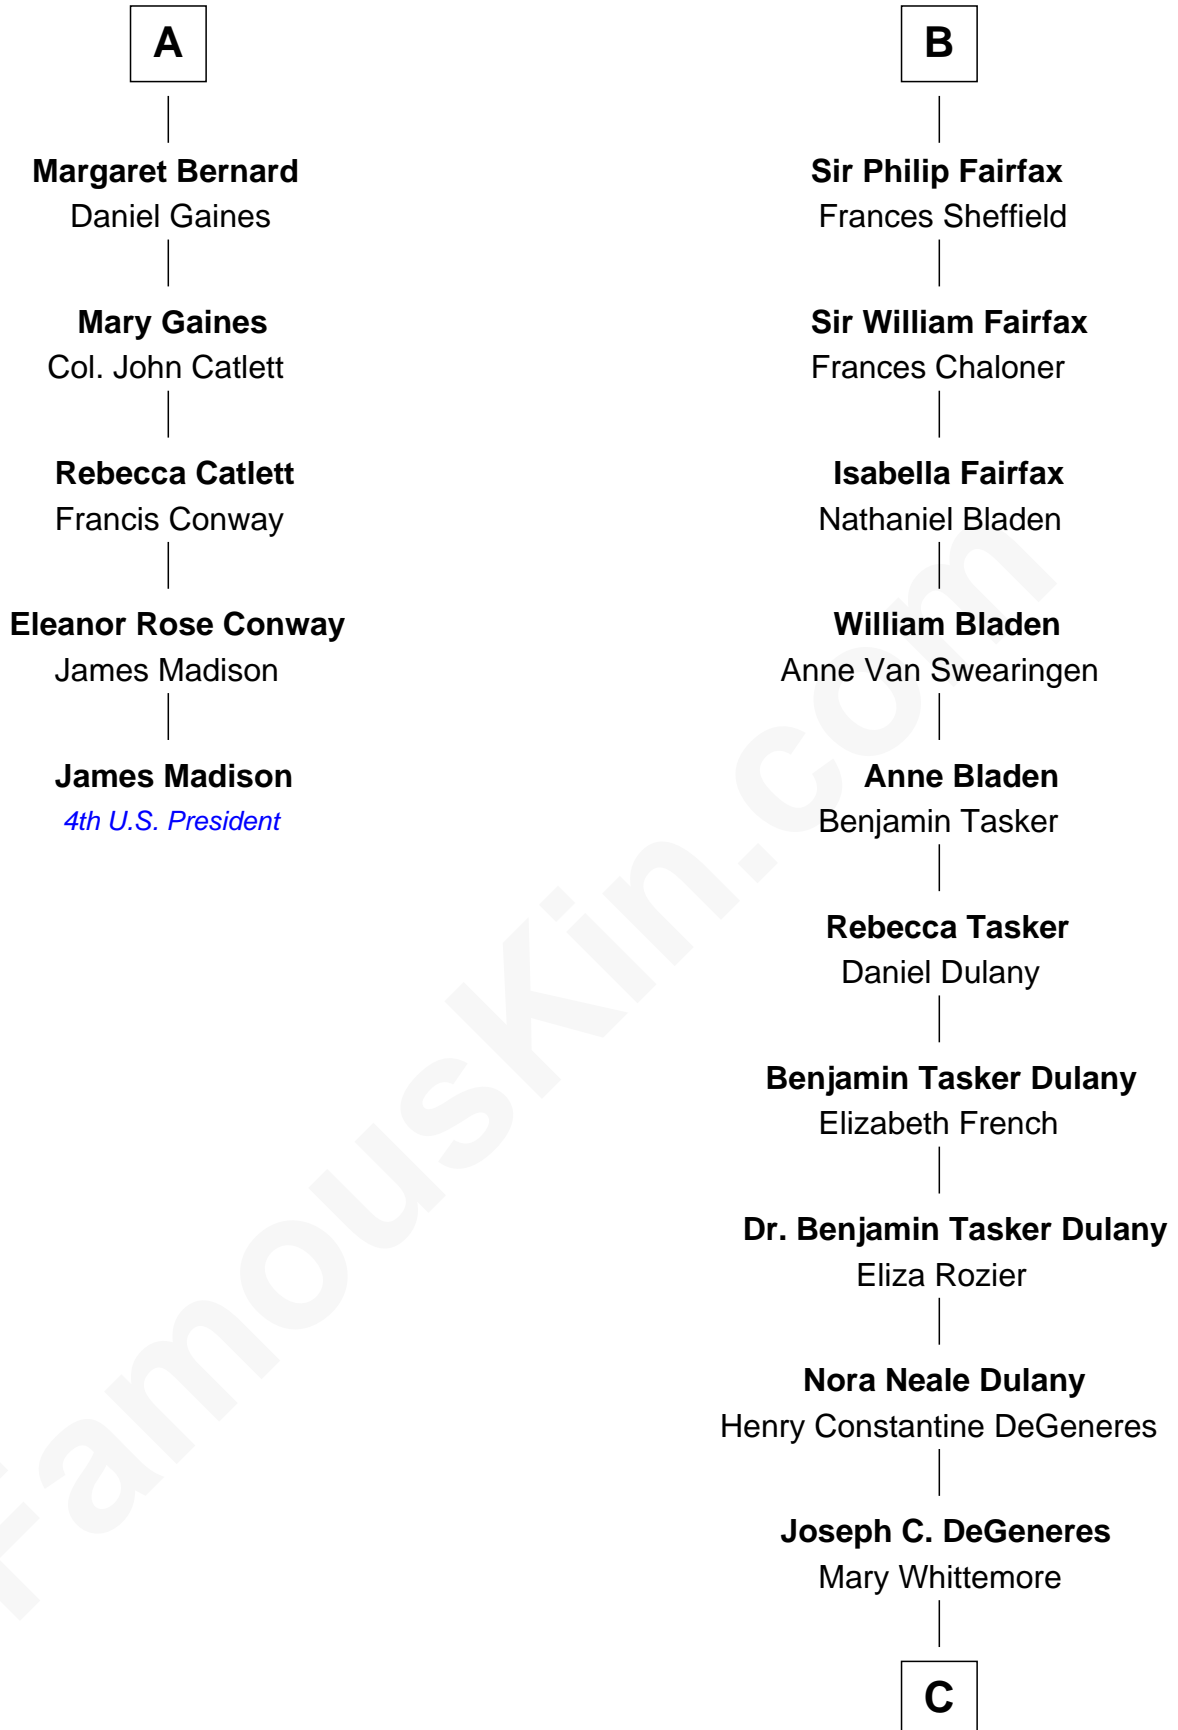

# FamousKin.com Relationship Chart of

**James Madison**

*4th U.S. President*

11th cousin 9 times removed of

**Ellen DeGeneres**

*Comedienne and TV Personality*

C

Alfred George DeGeneres

Julia E. Billiu

Elliot Everett DeGeneres

Ruth Elodie Martin

Elliot Everett DeGeneres

Betty Jane Pfeffer

Ellen DeGeneres

*Comedienne and TV Personality*