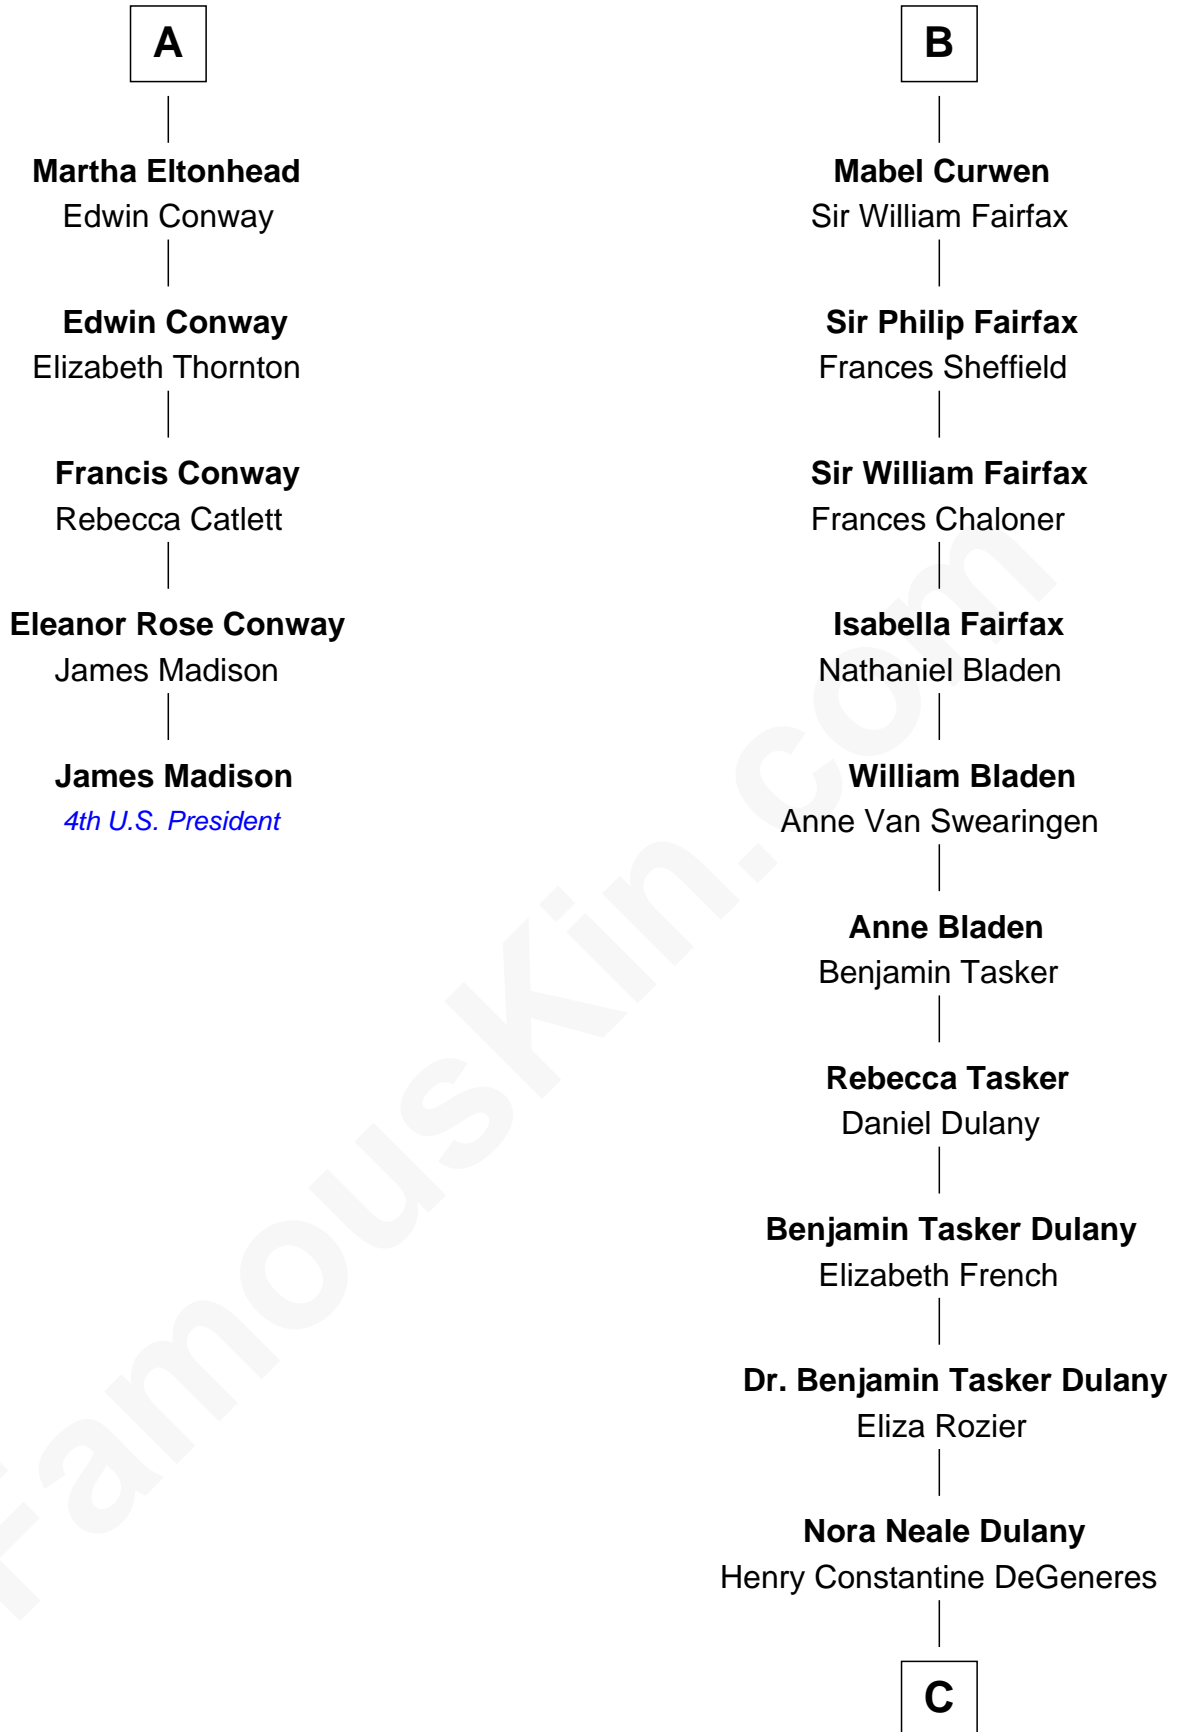

FamousKin.com Relationship Chart of

James Madison

4th U.S. President

11th cousin 10 times removed of

Ellen DeGeneres

Comedienne and TV Personality

Sir Nicholas Harington

Isabel English

C

Joseph C. DeGeneres

Mary Whittemore

Alfred George DeGeneres

Julia E. Billiu

Elliot Everett DeGeneres

Ruth Elodie Martin

Elliot Everett DeGeneres