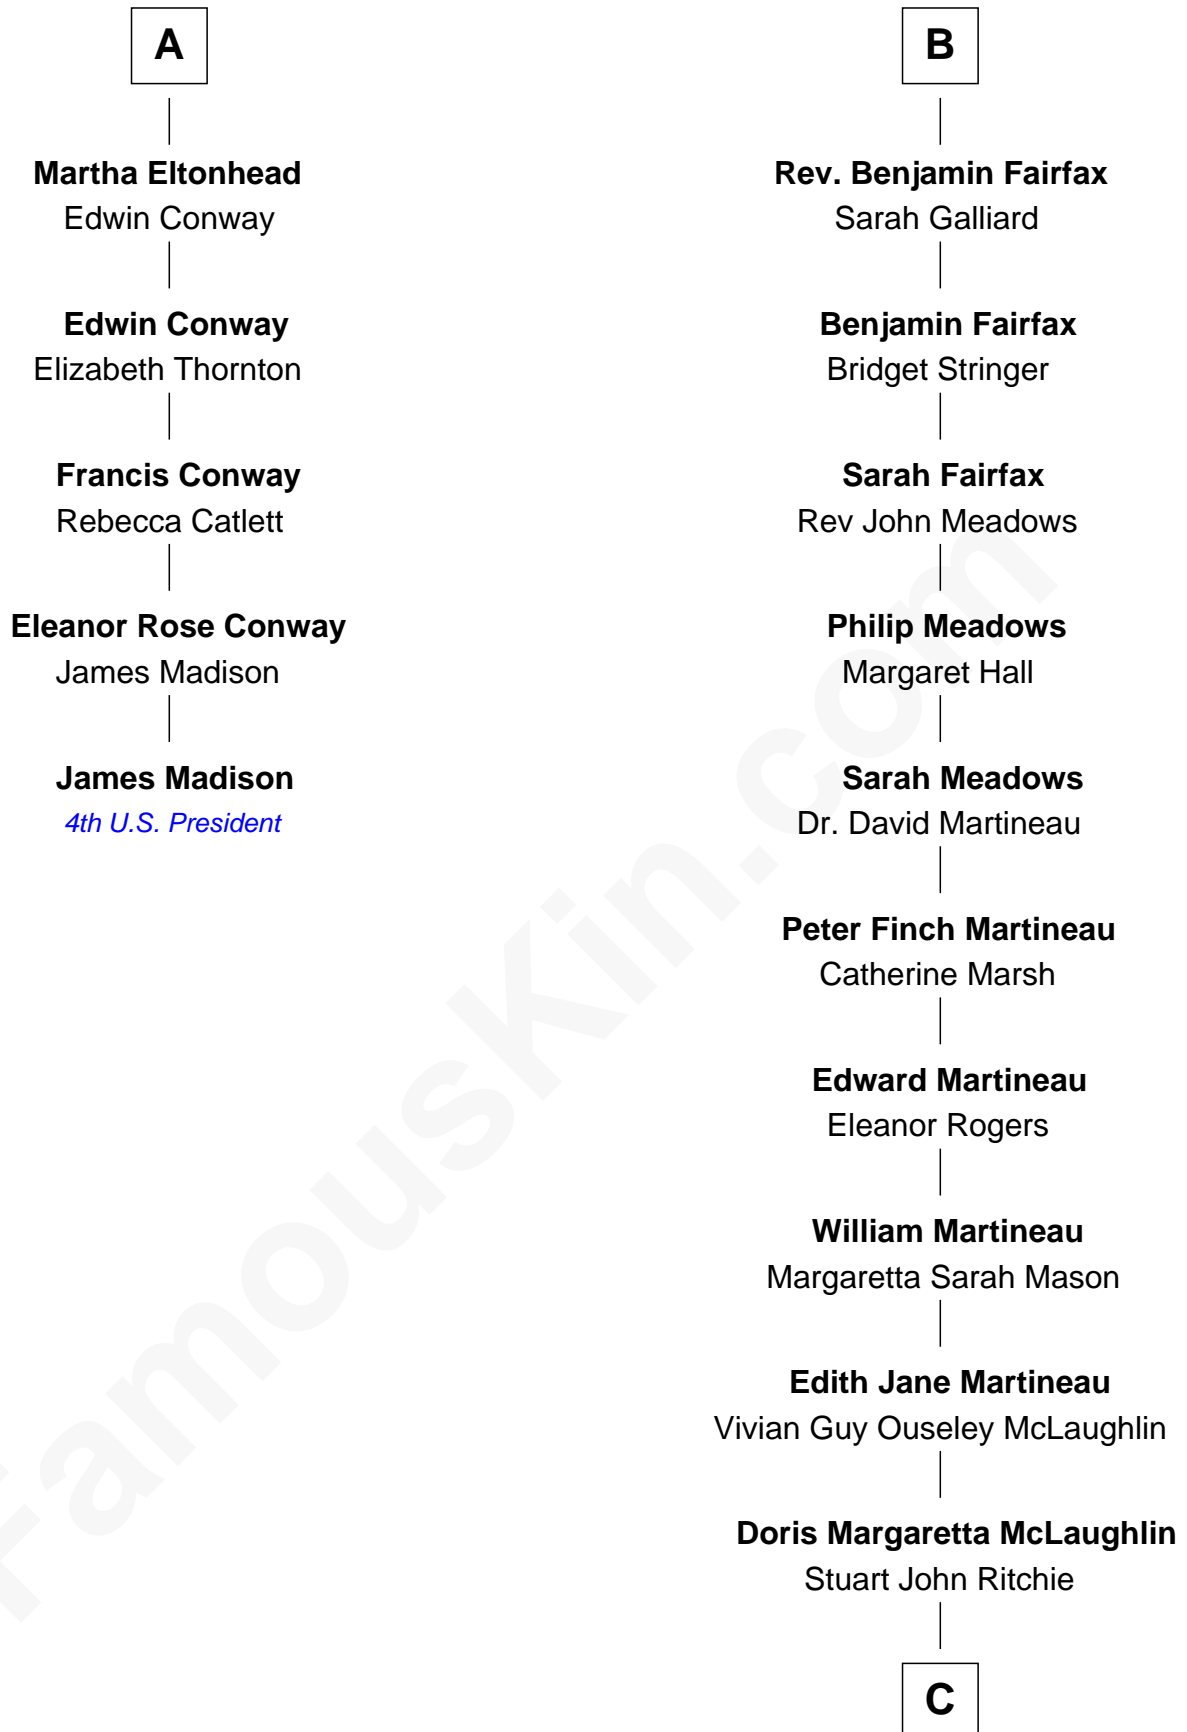

FamousKin.com Relationship Chart of

James Madison

4th U.S. President

11th cousin 7 times removed of

Guy Ritchie

British Filmmaker

Sir Nicholas Harington

Isabel English

C

John Vivian Ritchie
Amber Mary Parkinson

Guy Ritchie
British Filmmaker

FamousKin.com