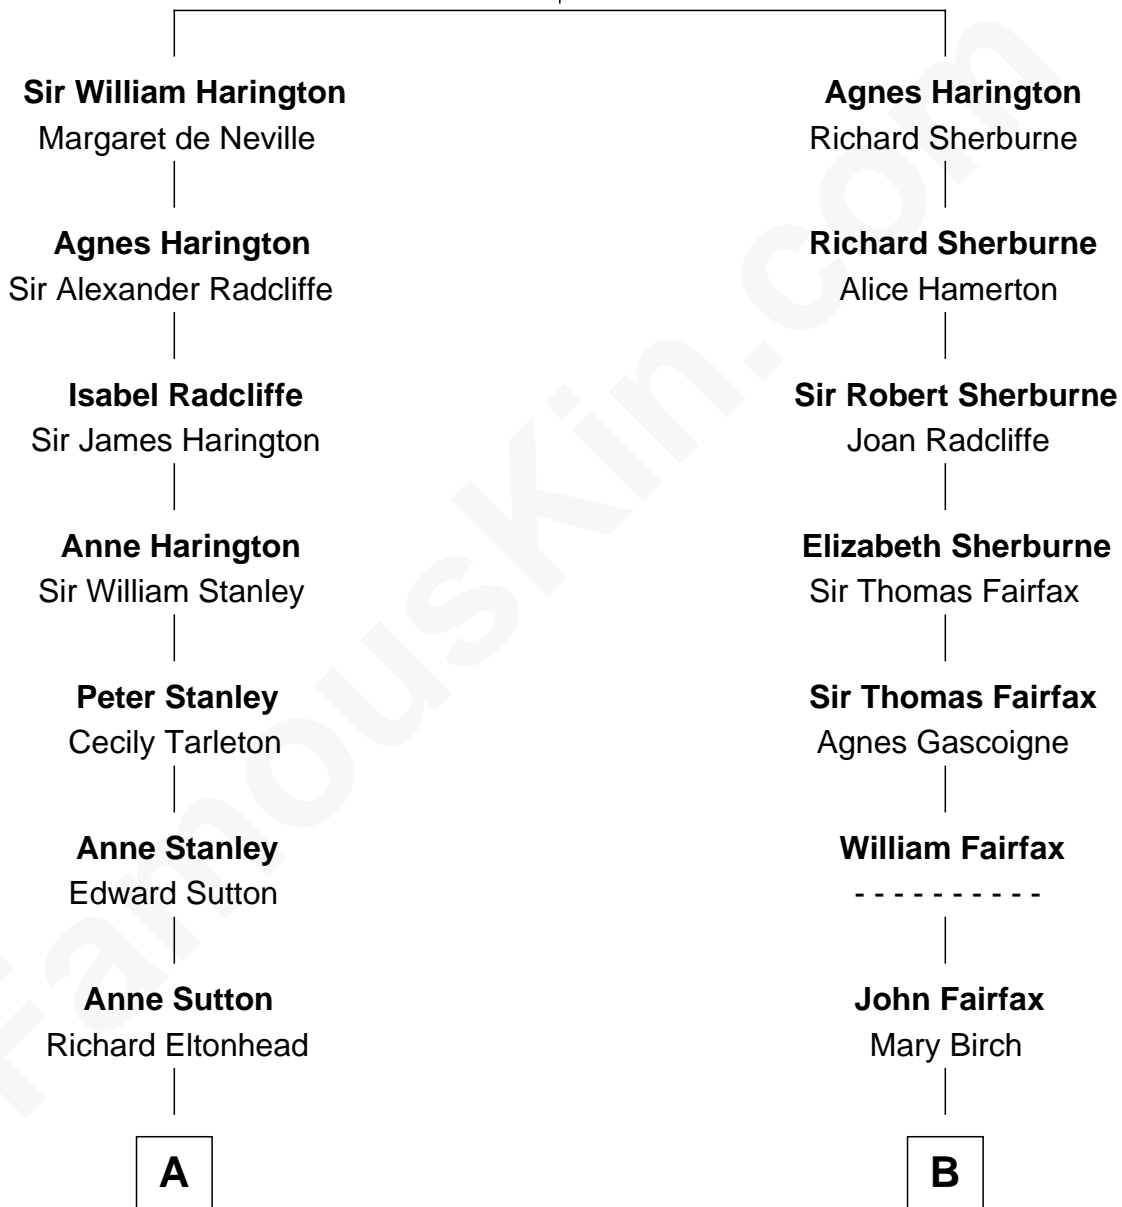

FamousKin.com Relationship Chart of

James Madison

4th U.S. President

11th cousin 7 times removed of

Guy Ritchie

British Filmmaker

Sir Nicholas Harington

Isabel English

C

John Vivian Ritchie
Amber Mary Parkinson

Guy Ritchie
British Filmmaker

FamousKin.com