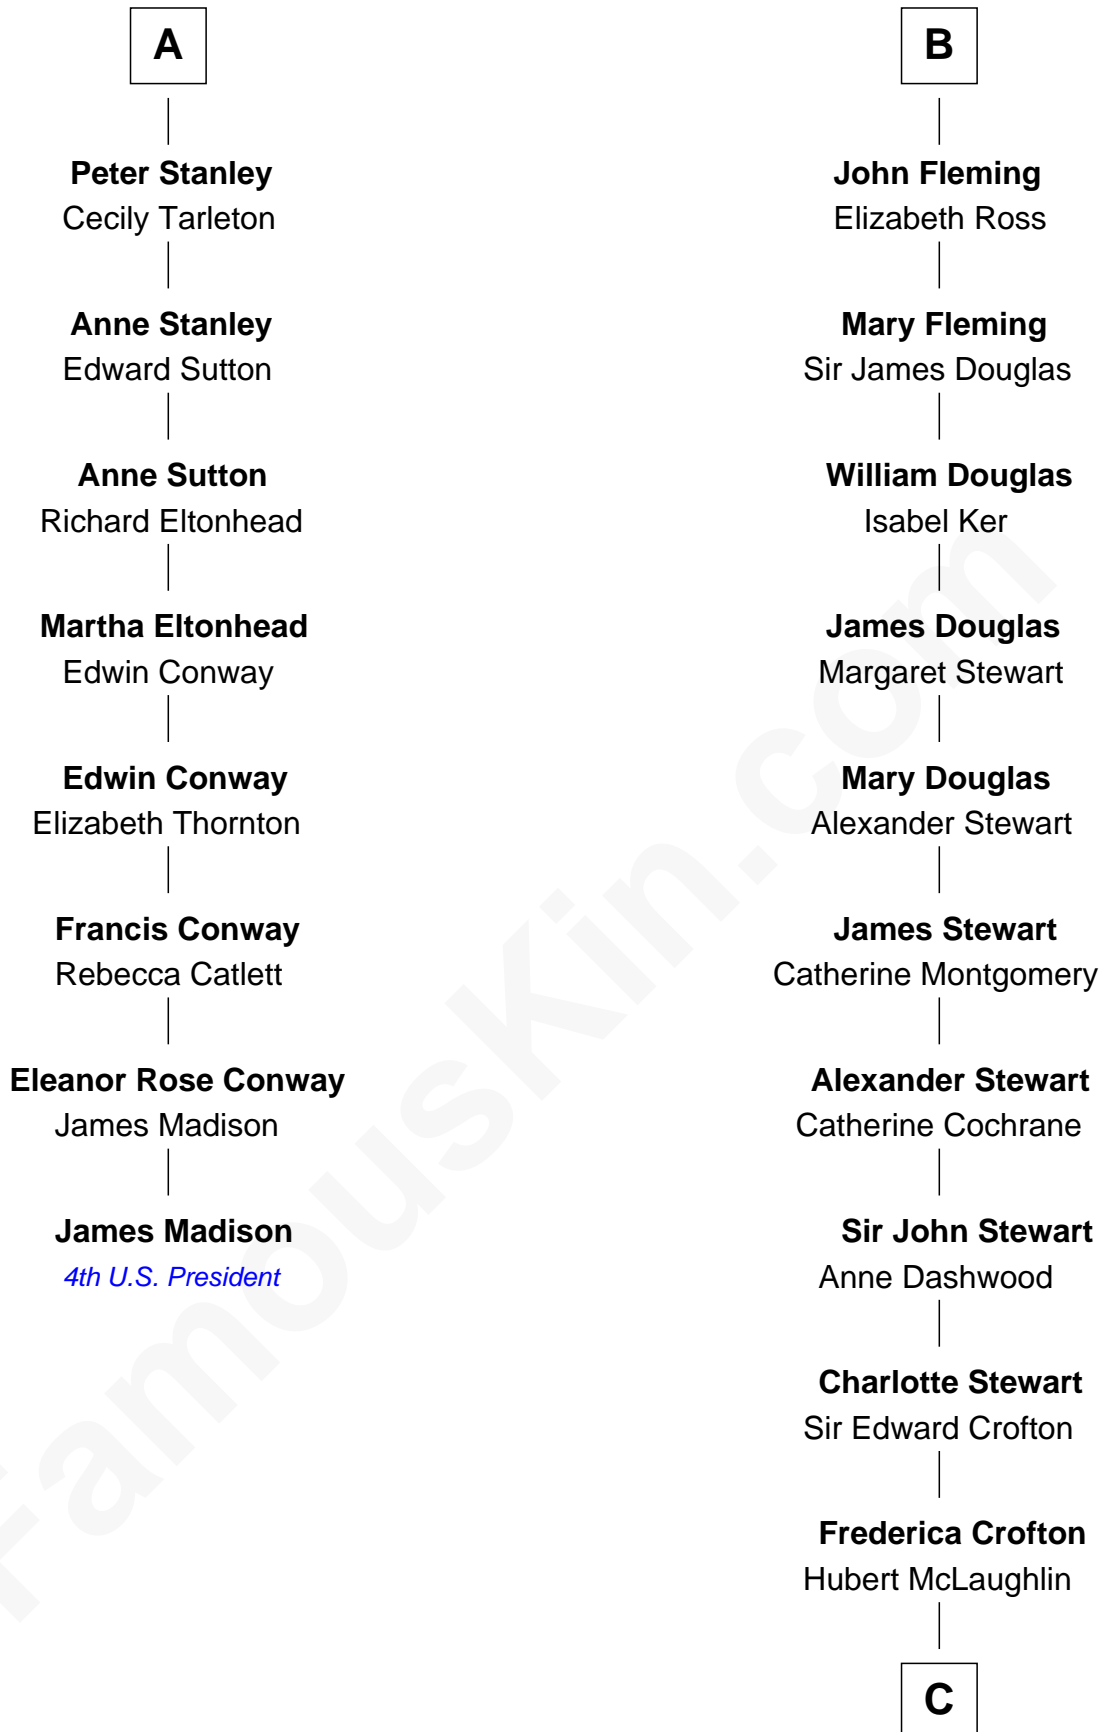

FamousKin.com Relationship Chart of

James Madison

4th U.S. President

14th cousin 6 times removed of

Guy Ritchie

British Filmmaker

Sir Robert de Holland

Maude la Zouche

C

Vivian Guy Ouseley McLaughlin

Edith Jane Martineau

Doris Margaretta McLaughlin

Stuart John Ritchie

John Vivian Ritchie

Amber Mary Parkinson

Guy Ritchie