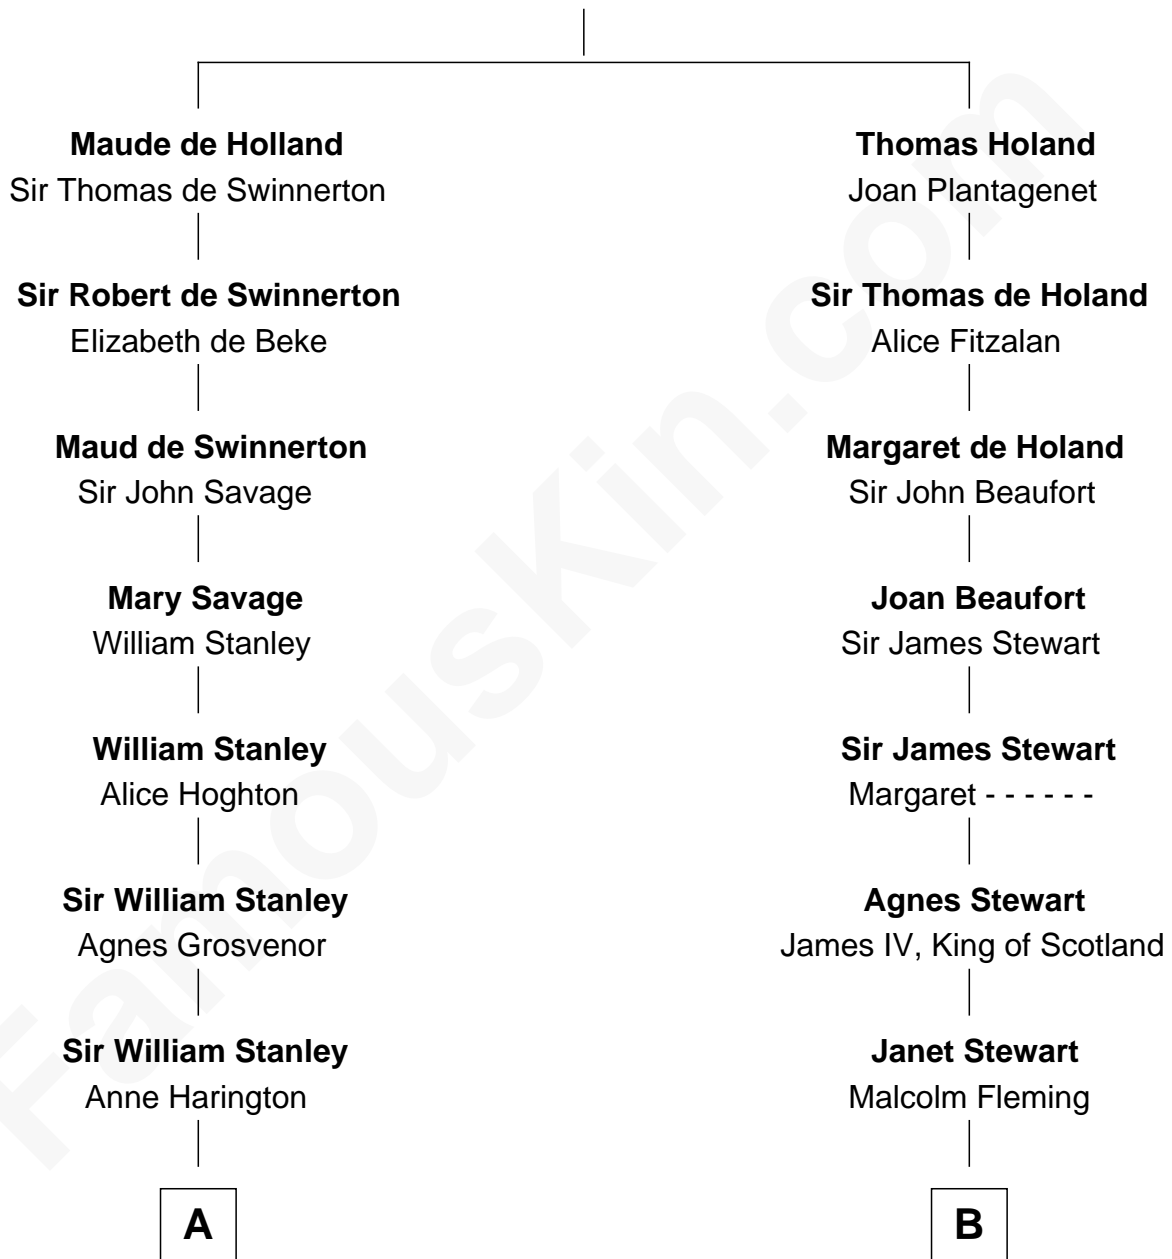

FamousKin.com Relationship Chart of

James Madison

4th U.S. President

14th cousin 6 times removed of

Guy Ritchie

British Filmmaker

Sir Robert de Holland

Maude la Zouche

C

Vivian Guy Ouseley McLaughlin

Edith Jane Martineau

Doris Margaretta McLaughlin

Stuart John Ritchie

John Vivian Ritchie

Amber Mary Parkinson

Guy Ritchie