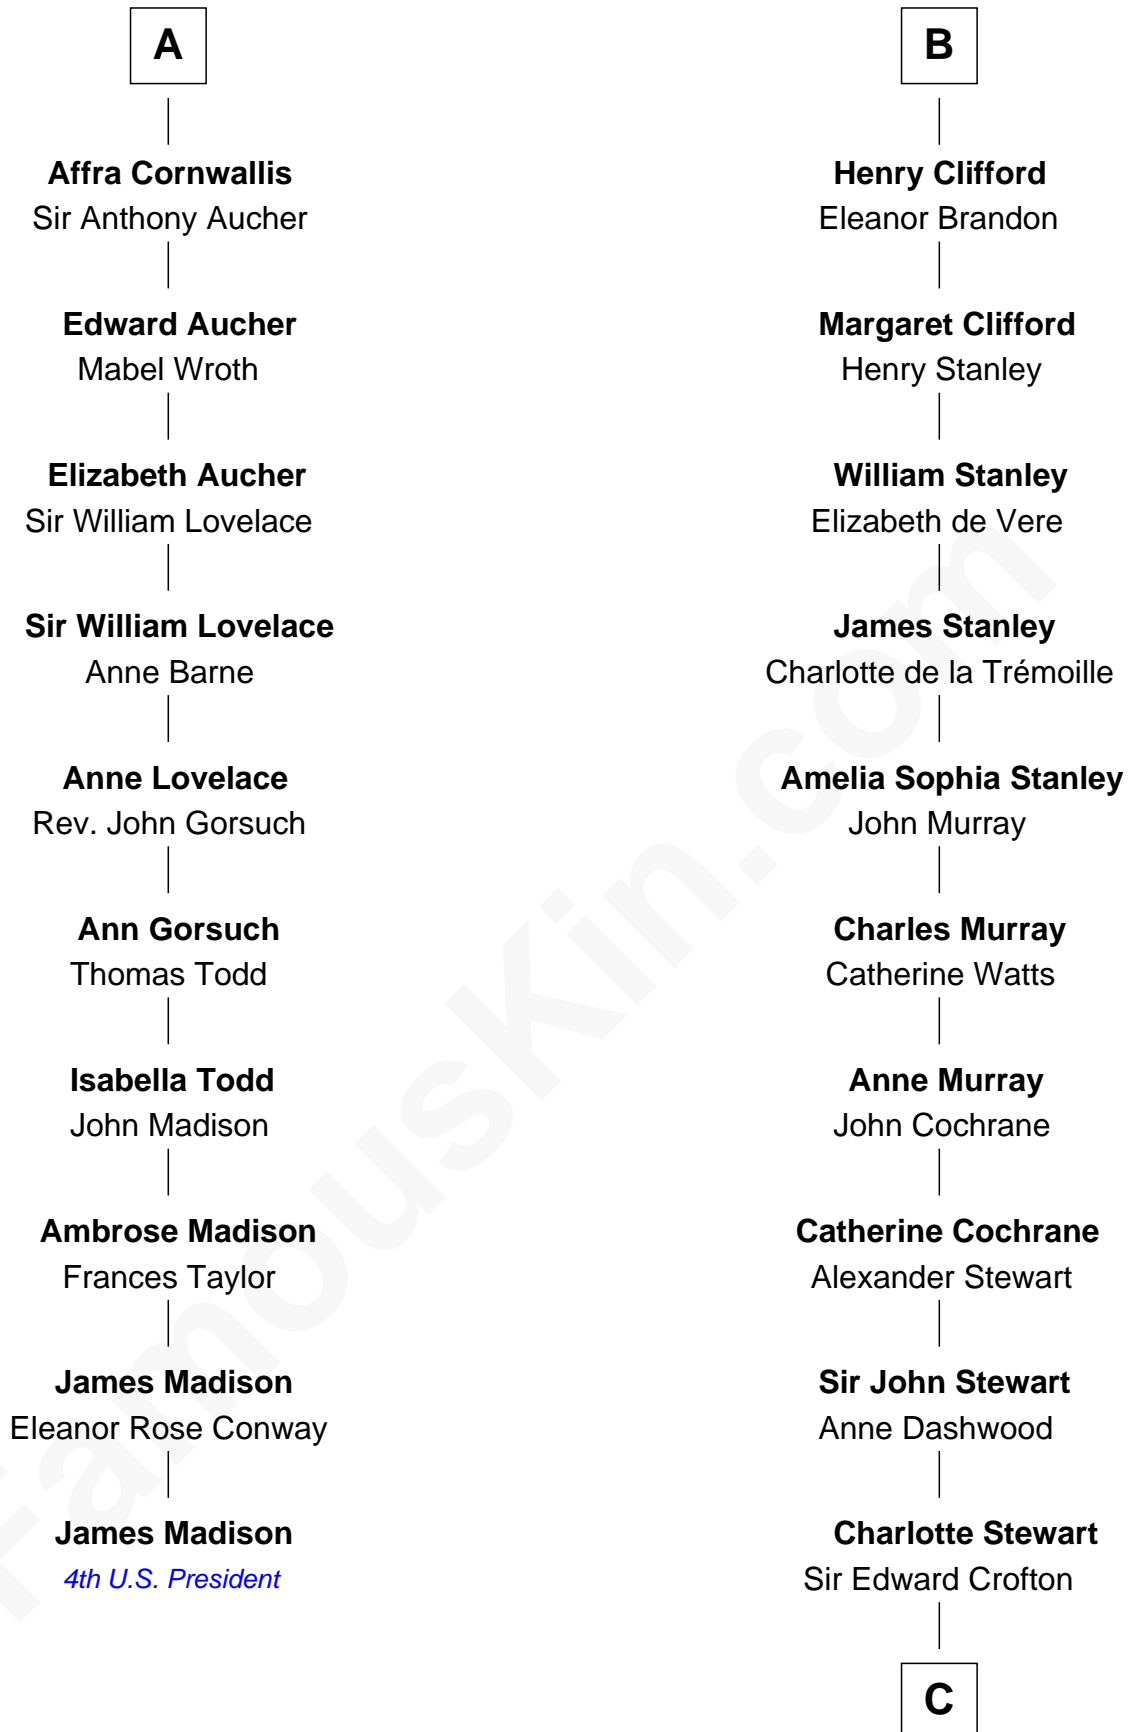

# FamousKin.com Relationship Chart of

**James Madison**

*4th U.S. President*

16th cousin 5 times removed of

**Guy Ritchie**

*British Filmmaker*

**Hugh le Despencer**

Eleanor de Clare

**Anne Pashley**

Edward Tyrrell

**Philippa Tyrrell**

Thomas Cornwallis

**Sir William Cornwallis**

Elizabeth Stanford

**A**

**Elizabeth le Despencer**

Maurice de Berkeley

**Thomas de Berkeley**

Margaret de Lisle

**Elizabeth de Berkeley**

Richard de Beauchamp

**Eleanor Beauchamp**

Edmund Beaufort

**Eleanor Beaufort**

Sir Robert Spencer

**Catherine Spencer**

Henry Algernon Percy

**Margaret Percy**

Henry Clifford

**B**

C

**Frederica Crofton**