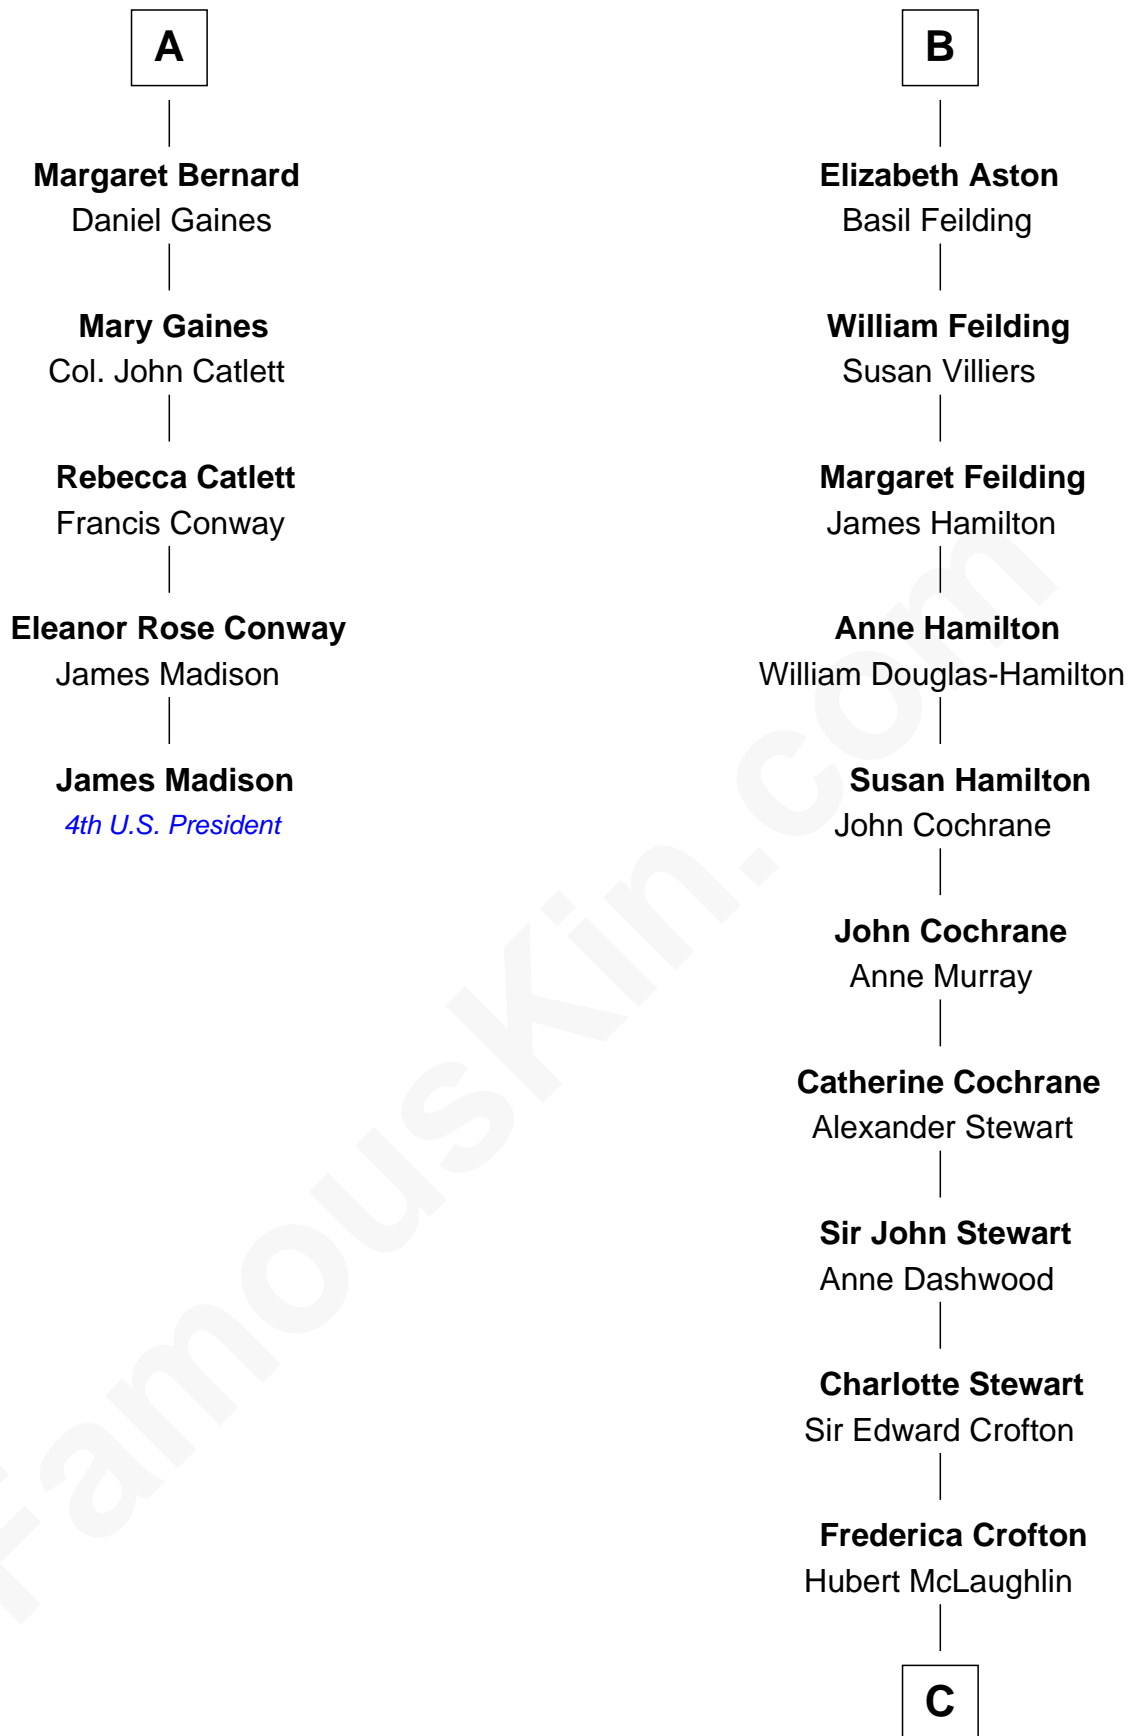

# FamousKin.com Relationship Chart of

**James Madison**

*4th U.S. President*

11th cousin 9 times removed of

**Guy Ritchie**

*British Filmmaker*

**Stephen le Scrope**

Margery de Welles

C

**Vivian Guy Ouseley McLaughlin**

Edith Jane Martineau

**Doris Margaretta McLaughlin**

Stuart John Ritchie

**John Vivian Ritchie**

Amber Mary Parkinson

**Guy Ritchie**

*British Filmmaker*