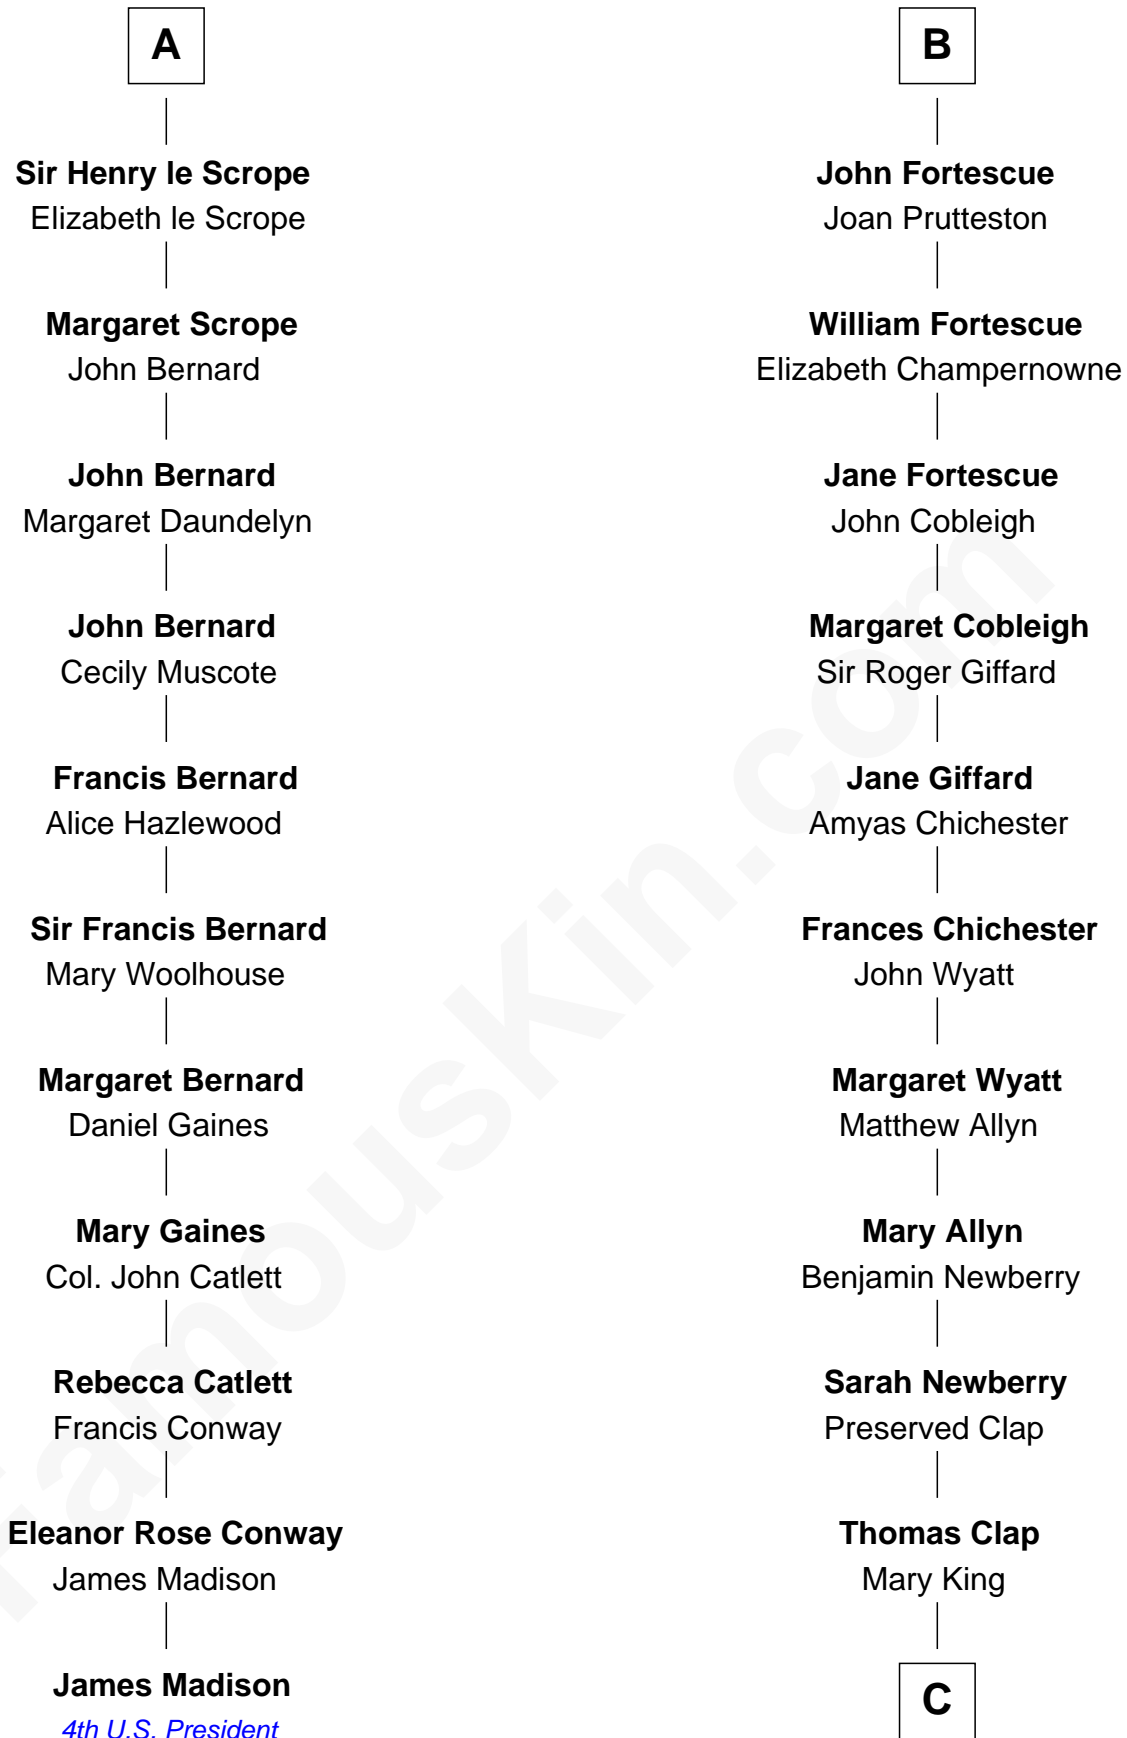

FamousKin.com Relationship Chart of

James Madison

4th U.S. President

17th cousin 3 times removed of

Lewis Henry Morgan

Pioneering Anthropologist

Sir Geoffrey FitzPiers

Aveline de Clare

C

—
Elijah Clap

Mary Benton
—

Mary Clap

Lemuel Steele
—

Harriet Steele

Jedediah Morgan
—

Lewis Henry Morgan

Pioneering Anthropologist

FamousKin.com