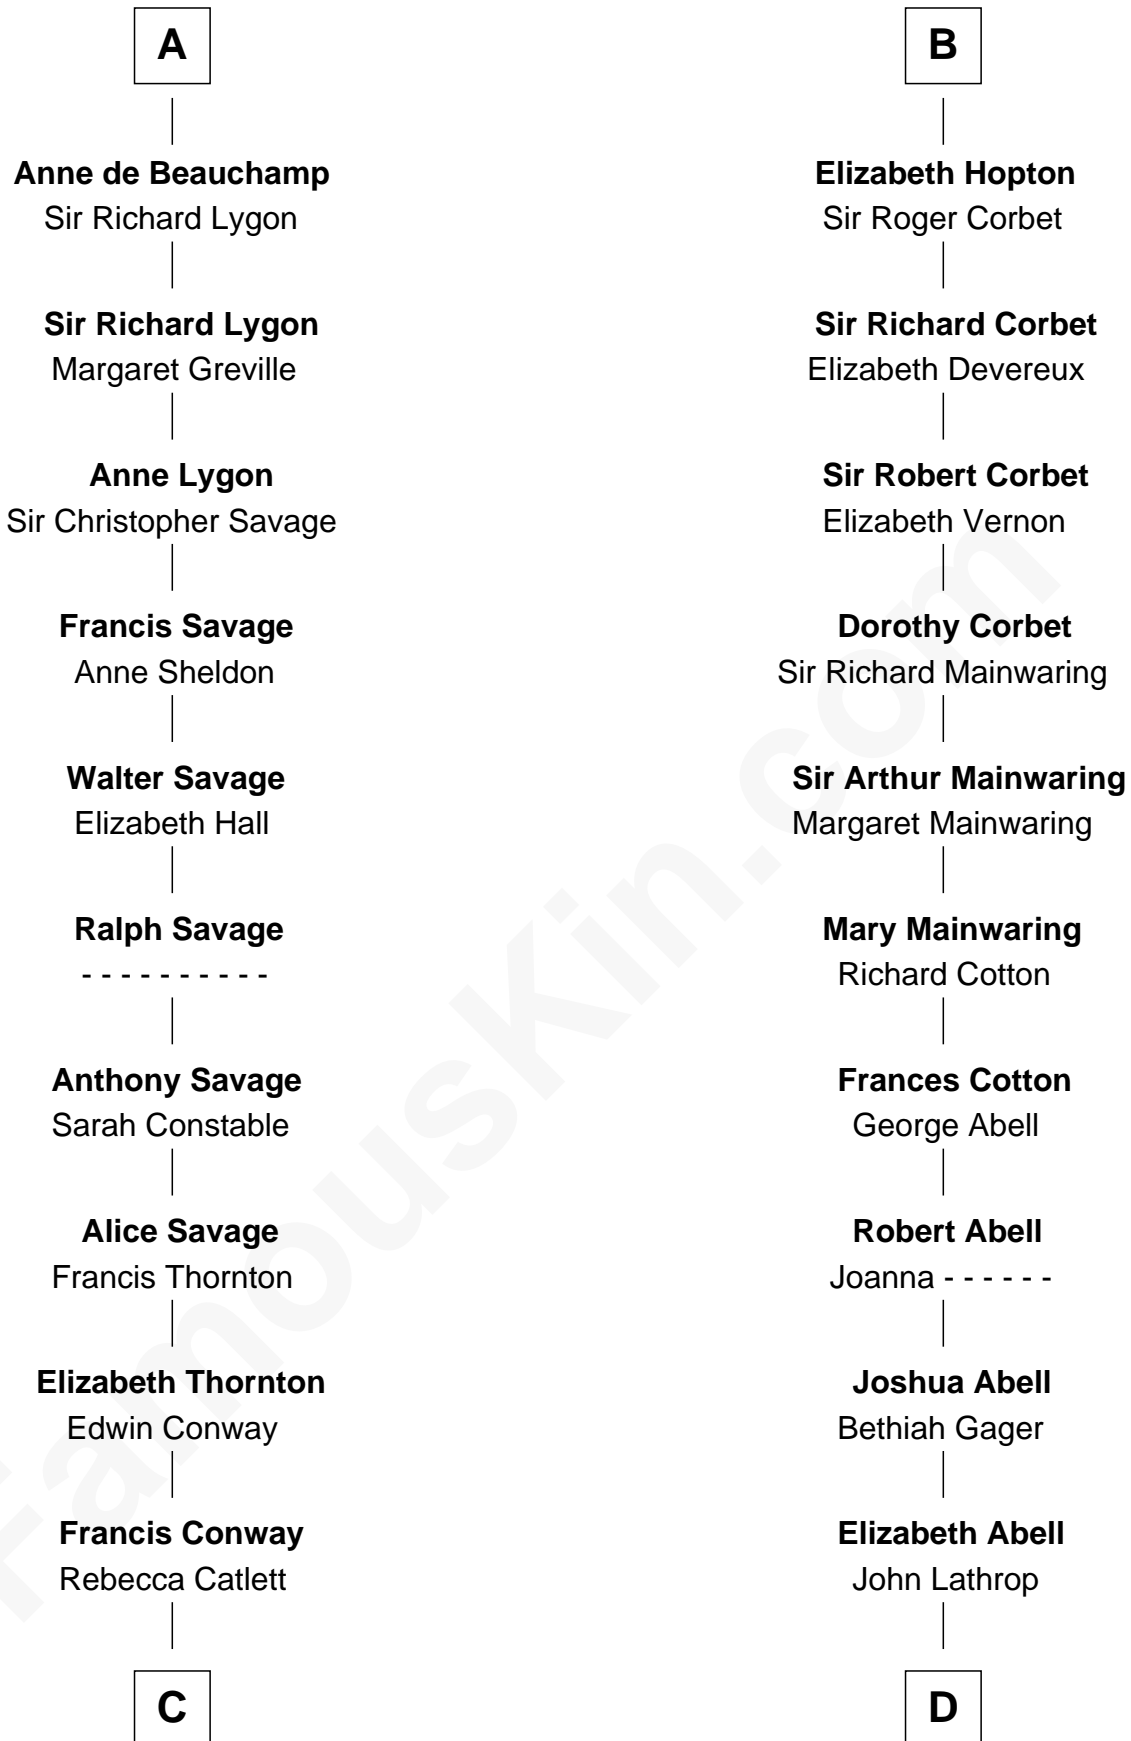

# FamousKin.com Relationship Chart of

**James Madison**

*4th U.S. President*

18th cousin 3 times removed of

**Marjorie Post**

*Founder of General Foods*

**John de Botetourte**

Maud FitzThomas

**C**

**Eleanor Rose Conway**

James Madison

**James Madison**

*4th U.S. President*

**D**

**Azel Lathrop**

Elizabeth Hyde

**Erastus Lathrop**

Sarah Bailey

**Caroline Cushman Lathrop**

Charles Rollin Post

**Charles William Post**

Elle Letitia Merriweather

**Marjorie Post**

*Founder of General Foods*